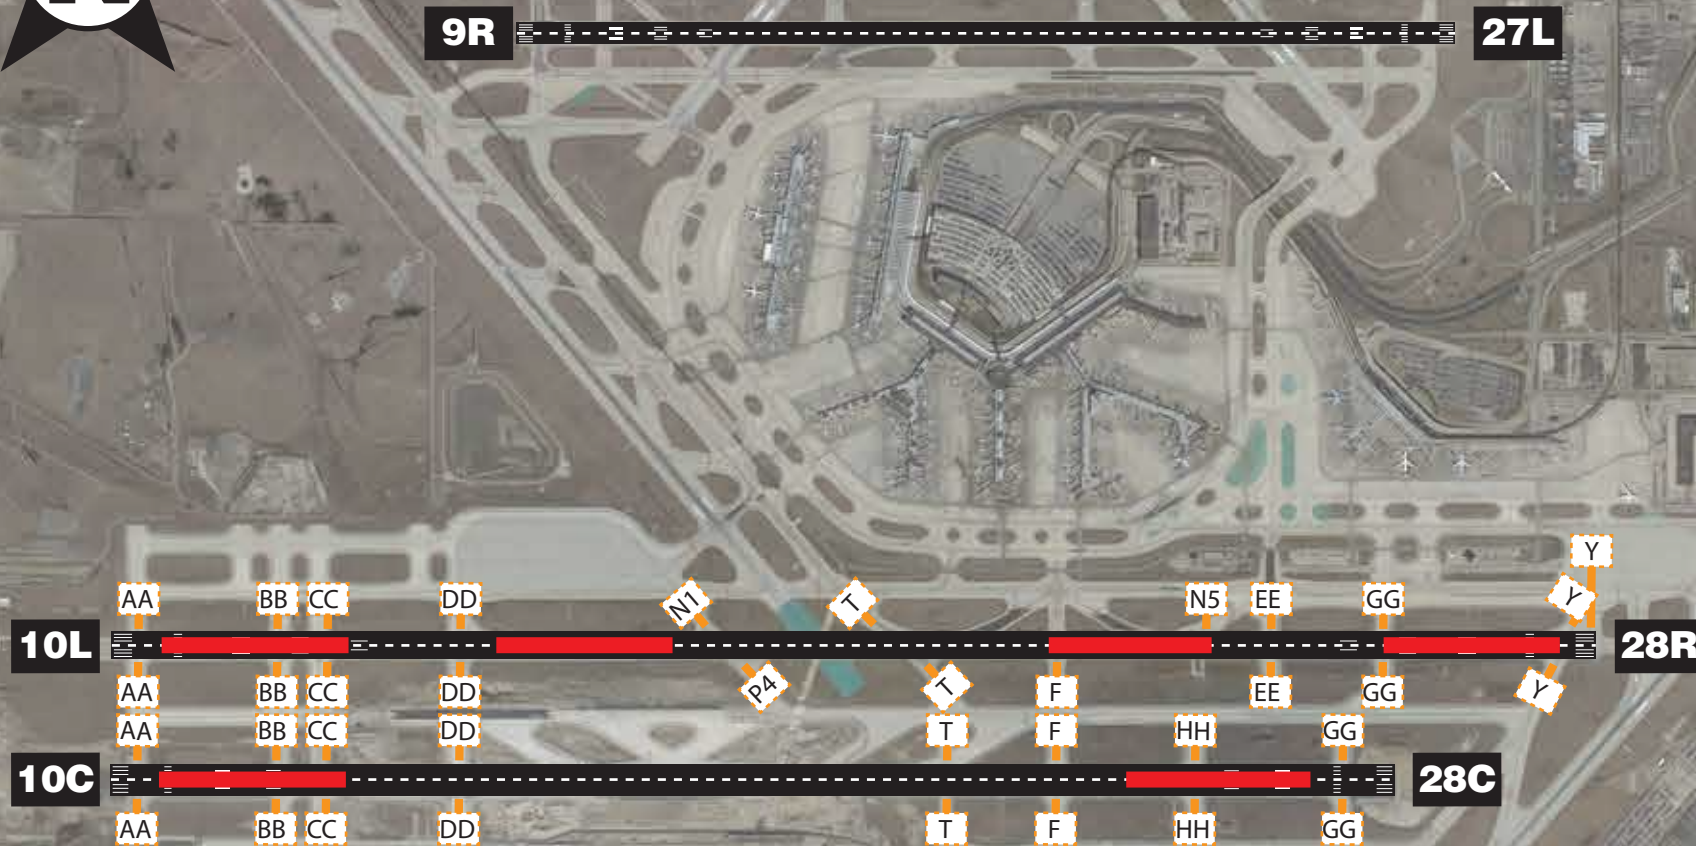

Runway Status Lights at Chicago (ORD)

LEGEND

- Runway Entrance Lights
- Takeoff Hold Lights

Federal Aviation Administration