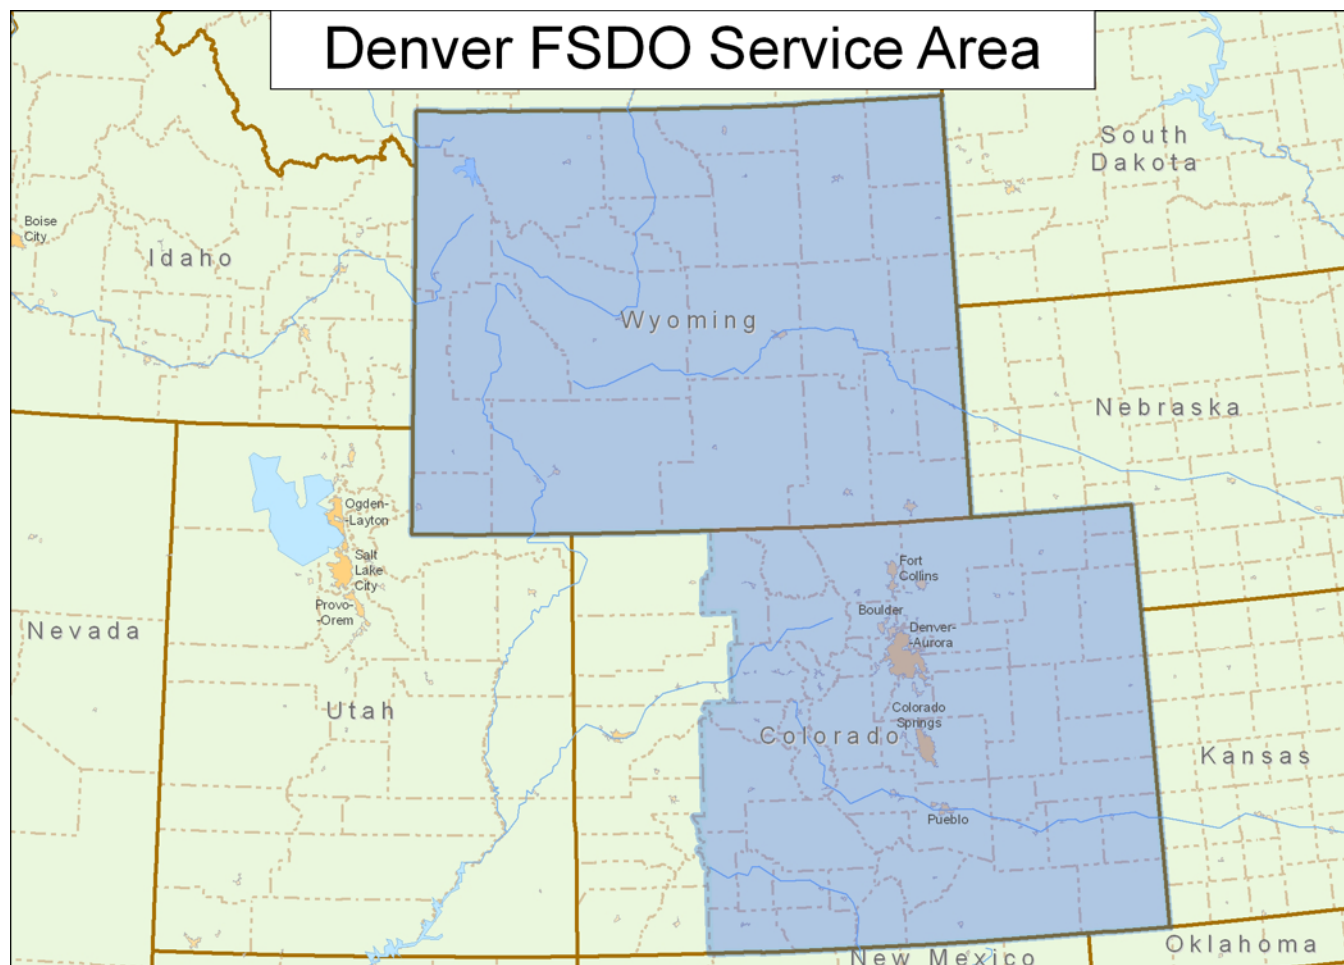

The Casper FSFO shares and works within the Denver FSDO boundaries.

(Note: Service Area is Blue)