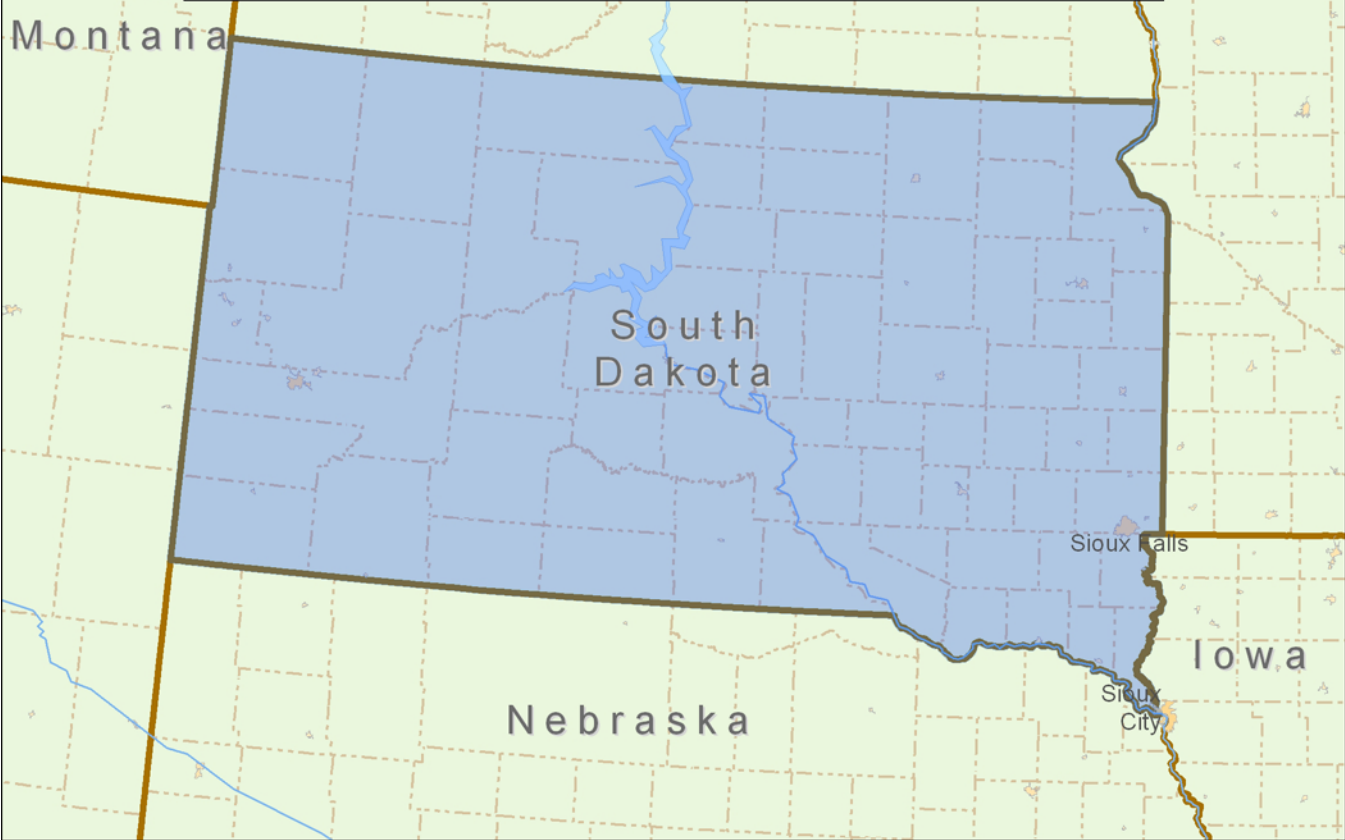

Rapid City FSDO Service Area

(Note: Service Area is Blue)