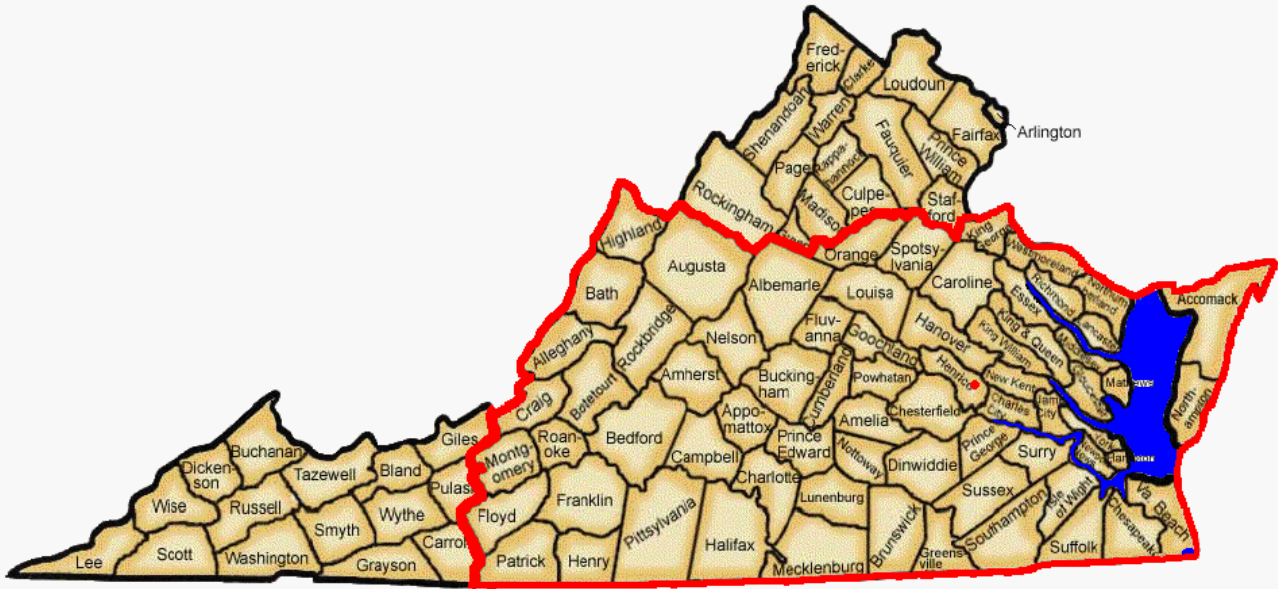

# Richmond FSDO Area of Responsibility

## LIST OF COUNTIES COVERED BY THE RICHMOND FSDO

Accomack	Albemarle	Alleghany	Amelia
Amherst	Appomattox	Augusta	Bath
Bedford	Botetourt	Brunswick	Buckingham
Campbell	Caroline	Charles City	Charlotte
Chesterfield	Craig	Cumberland	Dinwiddie
Essex	Floyd	Fluvanna	Franklin
Gloucester	Goochland	Greensville	Halifax
Hanover	Henrico	Henry	Highland
Isle of Wight	James City	King & Queen	King William
Lancaster	Louisa	Lunenburg	Mathews
Mecklenburg	Middlesex	Montgomery	Nelson
New Kent	Northampton	Northumberland**	Patrick
Powhatan	Prince Edward	Prince George	Richmond
Roanoke	Rockbridge	Southampton	Spotsylvania
Surry	Sussex	Westmoreland**	York
Pittsylvania	Nottoway	King George	Orange

\*\*Responsibility for these counties ends at the water's edge of the Potomac River

Area of responsibility includes the City of Virginia Beach (formerly Princess Anne County), City of Chesapeake (formerly Norfolk County), and City of Suffolk (formerly Nansemond County).

Note: The entire Chesapeake Bay south of the Maryland-Virginia border is the responsibility of this office.