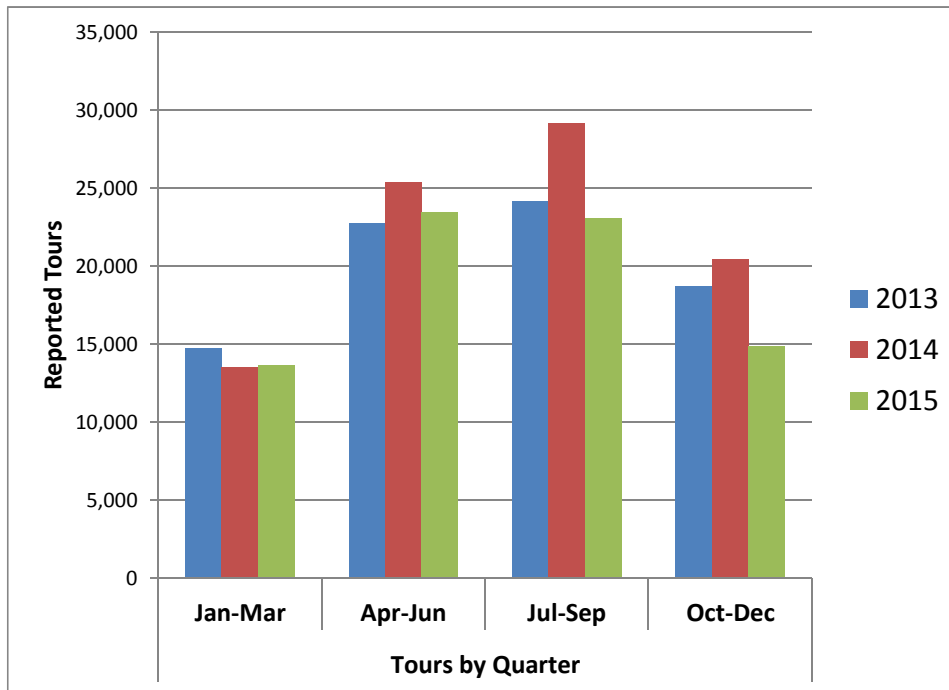

a. Where at least one tour has been reported

Table/Figure 5. Reported Commercial Air Tours 2013-2015 (by Quarter)

Year	Tours by Quarter			
	Jan Mar	Apr Jun	Jul Sep	Oct Dec
2013	14,755	22,748	24,200	18,718
2014	13,548	25,402	29,149	20,450
2015	13,664	23,426	23,077	14,913

Table 6. Operators Conducting Tours in 2015

This table shows how many parks have the corresponding number of operators. For example, 70% of parks, where at least one flight has been reported, have only 1 active operator, 14% of the parks have 2 active operators, 4% have 3 operators, etc.