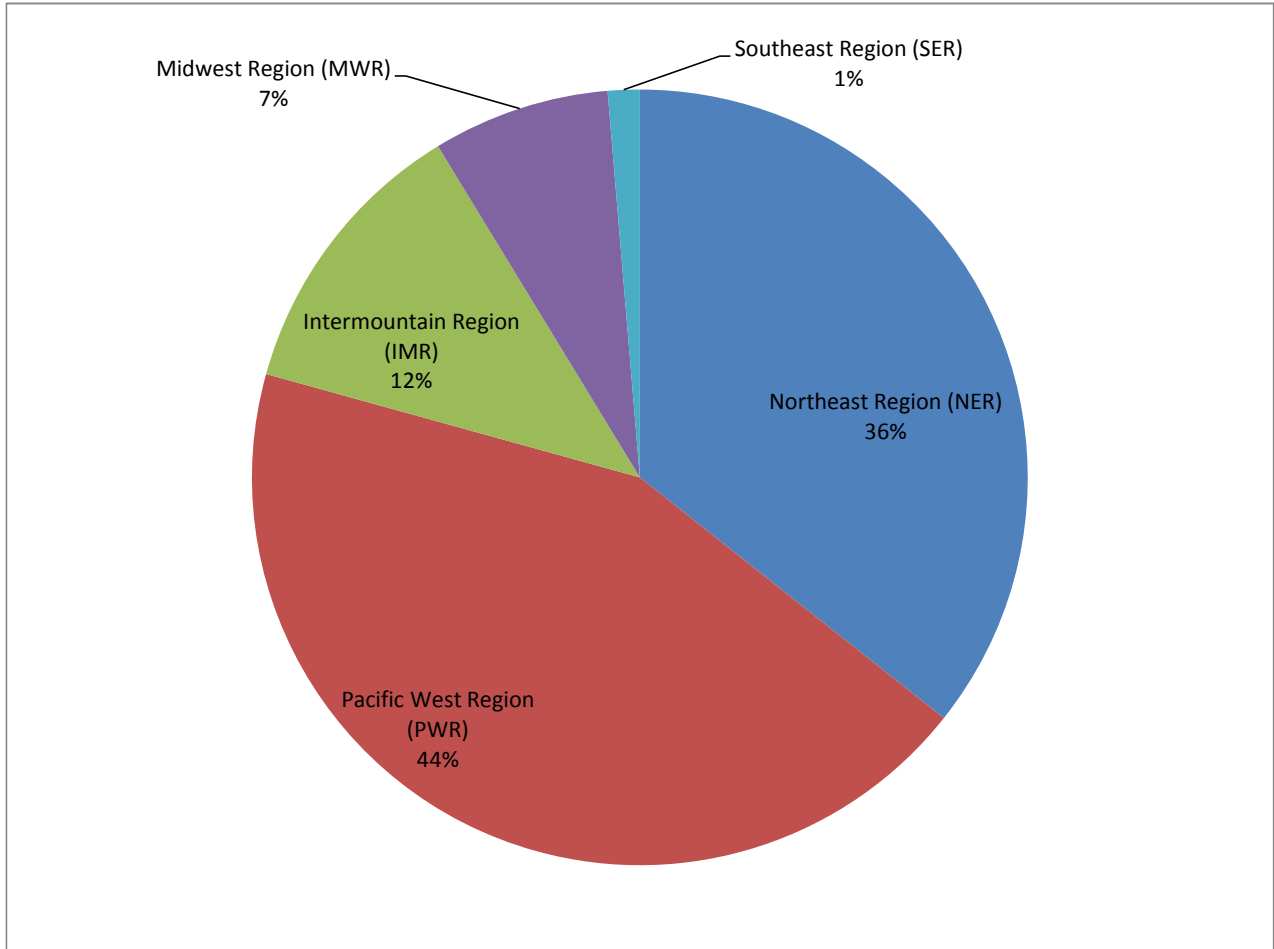

Table/Figure 5. Reported Commercial Air Tours 2013-2015 (by Quarter)

Region	Tours	Percent of Total	No. of Parks ^a
Northeast Region (NER)	26,847	36%	2
Pacific West Region (PWR)	32,850	44%	8
Intermountain Region (IMR)	9,026	12%	34
Midwest Region (MWR)	5,568	7%	2
Southeast Region (SER)	994	1%	3
Total	75,285		49

a. Where at least one tour has been reported