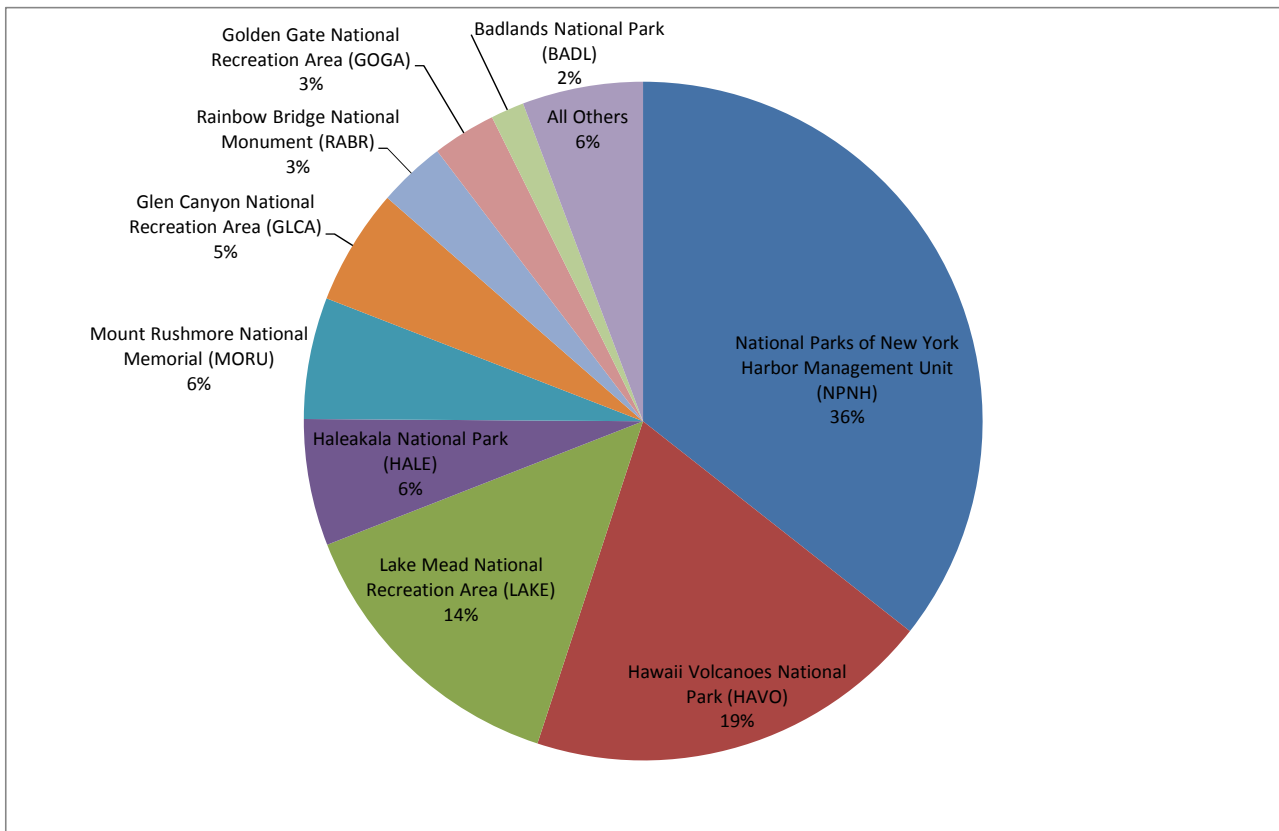

Table/Figure 4. Reported Commercial Air Tours in 2015 (by Region)

Table/Figure 3. Reported Commercial Air Tours in 2015 (High-Activity Parks)

National Park Service Unit	Tours	Percent of Total	No. of Operators^a
National Parks of New York Harbor Management Unit (NPNH)	26,812	36%	3
Hawaii Volcanoes National Park (HAVO)	14,630	19%	5
Lake Mead National Recreation Area (LAKE)	10,548	14%	5
Haleakala National Park (HALE)	4,543	6%	4
Mount Rushmore National Memorial (MORU)	4,363	6%	2
Glen Canyon National Recreation Area (GLCA)	4,167	6%	6
Rainbow Bridge National Monument (RABR)	2,415	3%	4
Golden Gate National Recreation Area (GOGA)	2,272	3%	2
Badlands National Park (BADL)	1,205	2%	1
All Others	4,330	6%	
Total	75,285		

a. Who have reported at least one tour.