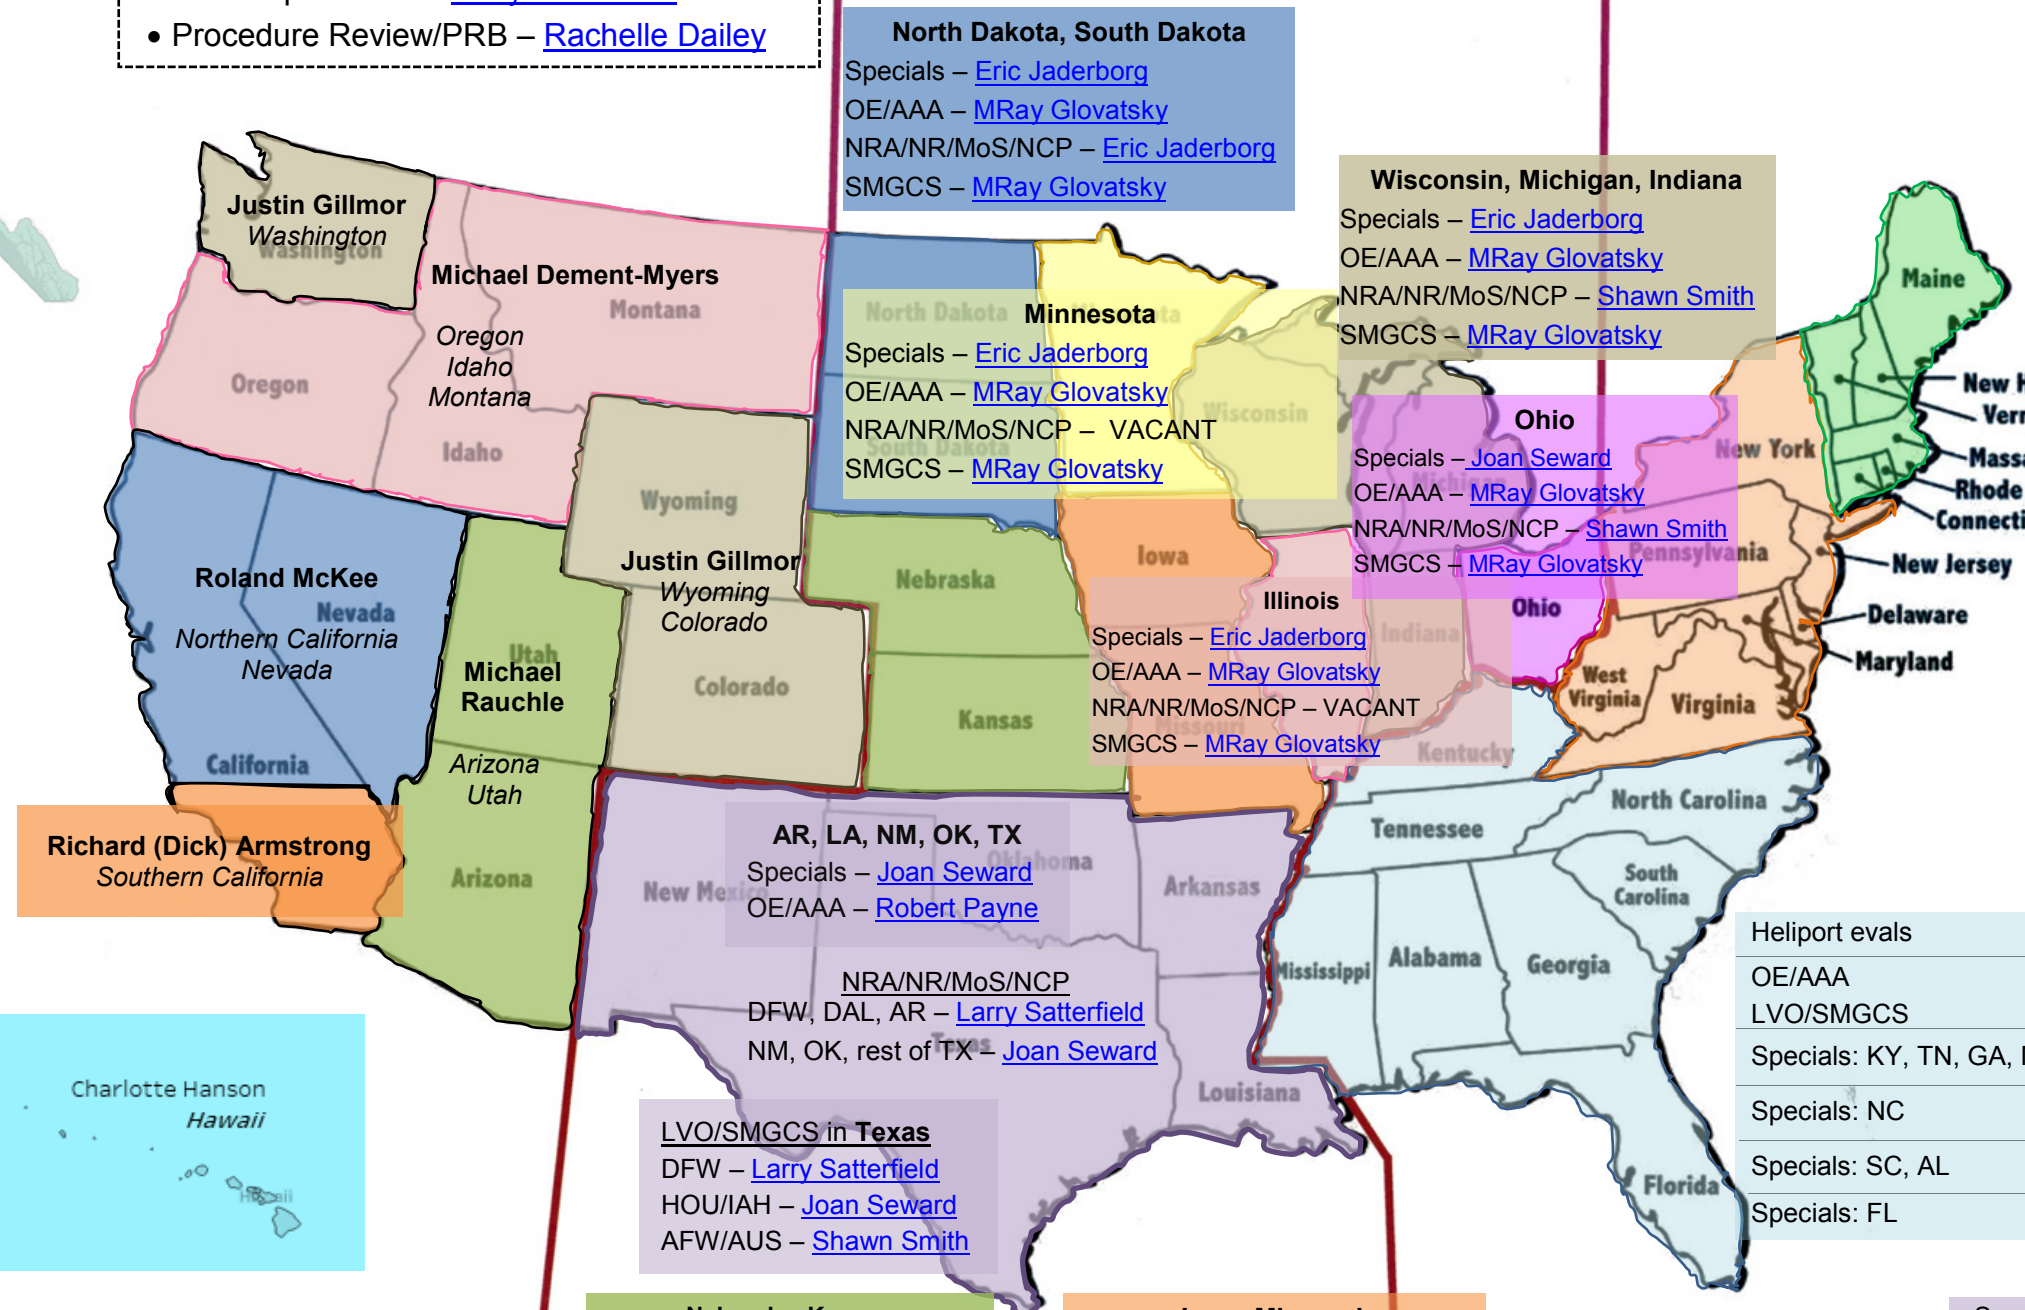

Flight Procedures & Airspace Group – Service Center Area Division of Work

All Names include hyperlinks:
 • Hovering provides phone number
 • Clicking link will open an addressed email

AFS-420 Section W Section Manager [Tom Noble](#)

- Section W tasks all divided by geographic area:
- LVO/SMGCS
 - OE / AAA
 - NCPs
 - NRA, NR, MoS
 - Specials
- Section W work not divided by geographic area:
- Laser Operations – [Larry Satterfield](#)
 - Procedure Review/PRB – [Rachelle Dailey](#)

AFS-420 Section C Section Manager [Wayne Radicke](#)

- Section C work not divided by geographic area:
- Heliport Evaluations – [Larry Satterfield](#)
 - Laser Operations – [Joan Seward](#)
 - Procedure Review/PRB – [Jeff Gorman](#)
 - Seaplane bases – VACANT

Roland McKee
 The Pacific: Guam, Saipan, Tinian, Okinawa

Heliport evals OE/AAA	Bill Gianetta
LVO/SMGCS	Bill Gianetta Matt Leeser
Specials: ME, NH, VT, MA, RI	Matt Leeser Romana Wolf
Specials: CT	Bruce McGray