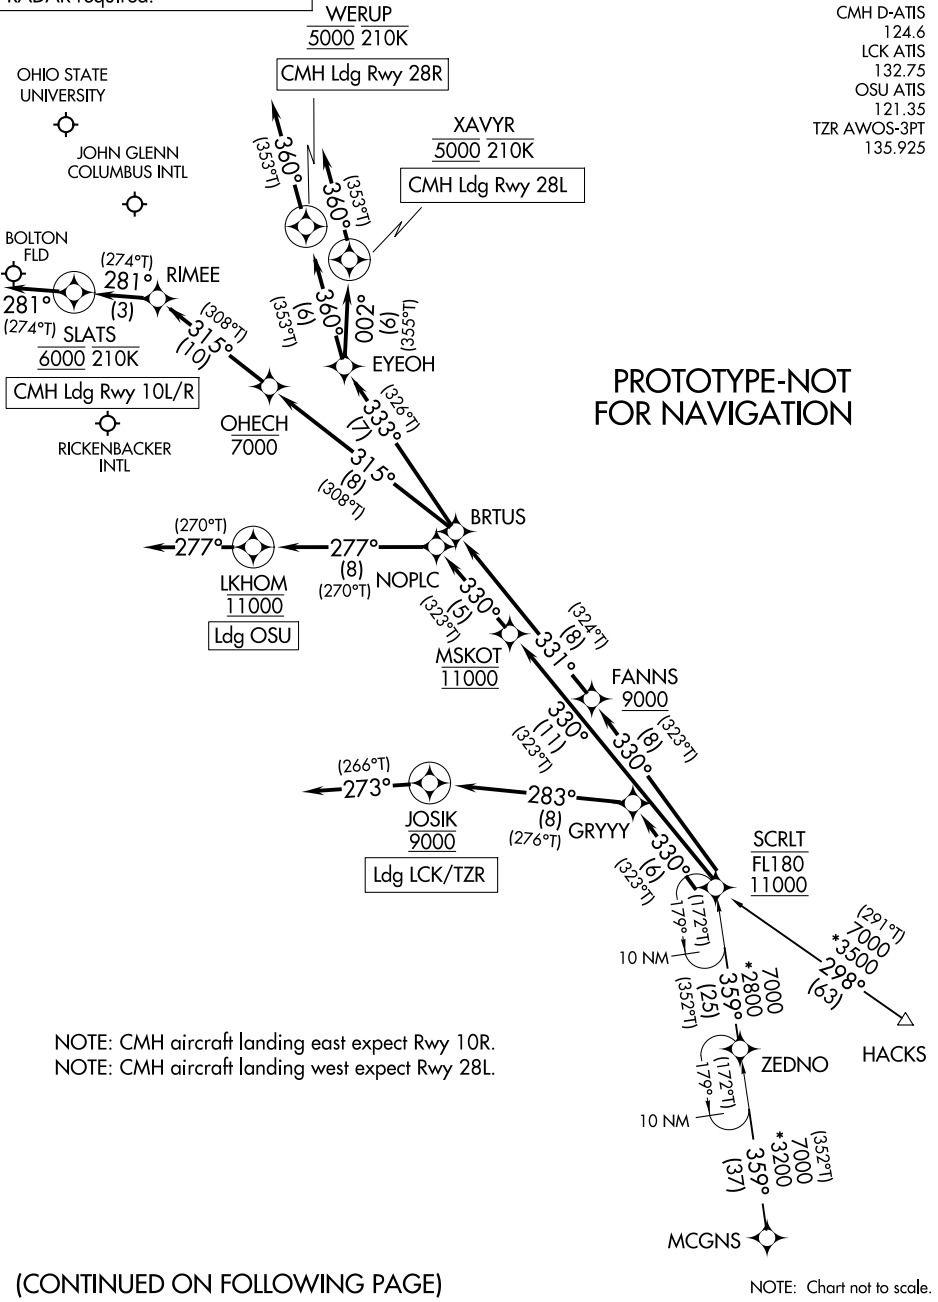

SCRLT THREE ARRIVAL (RNAV)

COLUMBUS, OHIO

RNAV 1 - DME/DME/IRU or GPS.

RADAR required.

COLUMBUS APP CON
134.0
CMH D-ATIS
124.6
LCK ATIS
132.75
OSU ATIS
121.35
TZR AWOS-3PT
135.925

(CONTINUED ON FOLLOWING PAGE)

NOTE: Chart not to scale.

SCRLT THREE ARRIVAL (RNAV)

COLUMBUS, OHIO