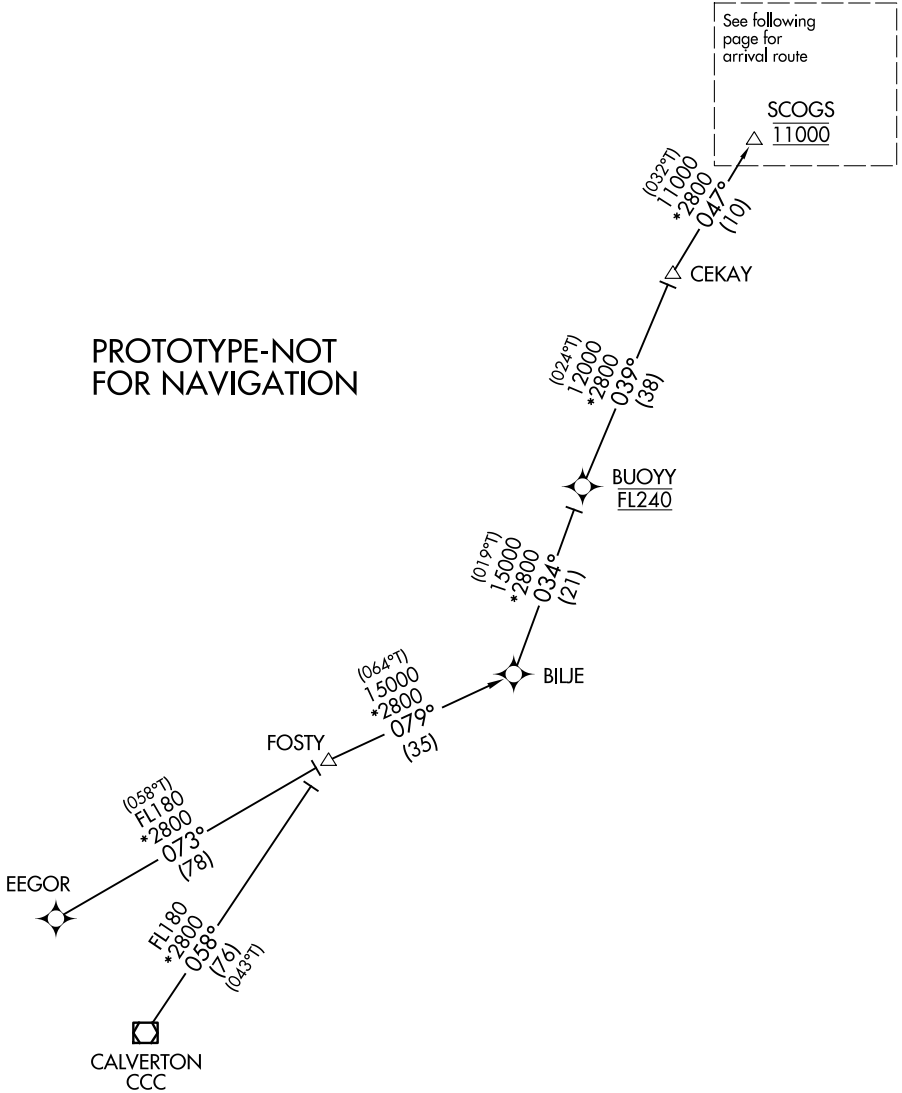

SCOGS FOUR ARRIVAL (RNAV) Transition Routes

PORTLAND APP CON ★
119.75 269.35
ATIS
119.05

RNAV 1 - DME/DME/IRU or GPS.
RADAR required.

PROTOTYPE-NOT
FOR NAVIGATION

(CONTINUED ON FOLLOWING PAGE)

NOTE: Chart not to scale.