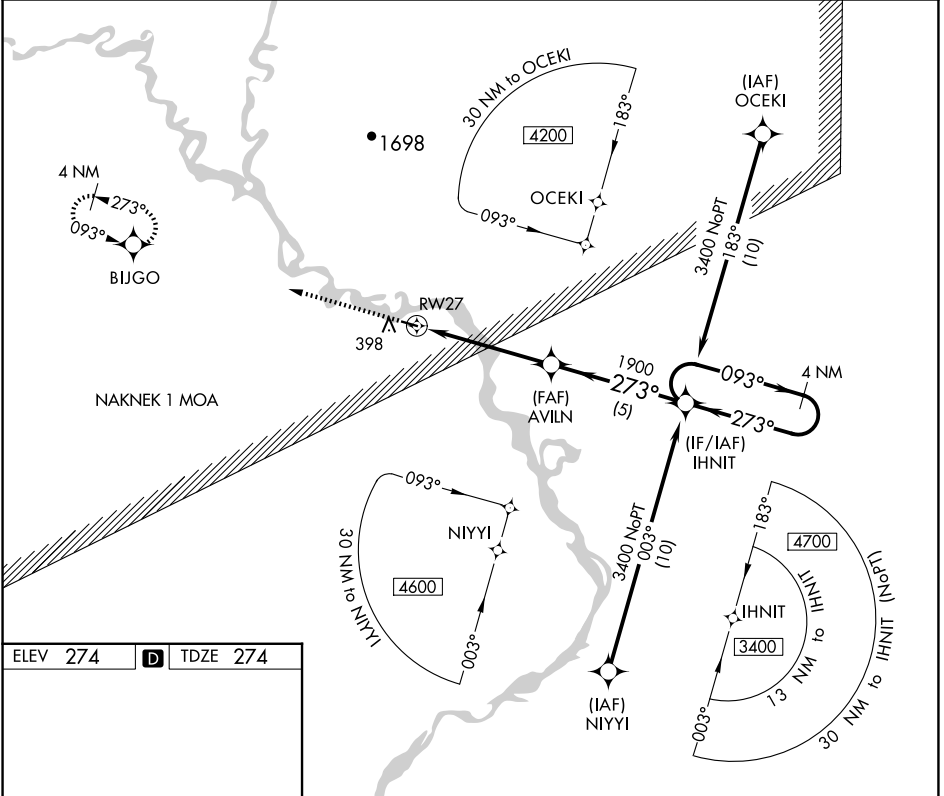

OLD

KOLIGANEK, ALASKA

AL-9459 (FAA)

20254

APP CRS 273°	Rwy Idg 3300
	TDZE 274
	Apt Elev 274

RNAV (GPS) RWY 27

KOLIGANEK (JZZ) (P.AJZ)

⚠ When local altimeter setting not received, use New Stuyahok altimeter setting and increase all MDAs 60 feet. DME/DME RNP-0.3 NA.
⚠ Helicopter visibility reduction below 1 SM NA. Procedure NA at night.

MISSED APPROACH: Climb to 2900 direct BIJGO and hold.

AWOS-3P
118.525

ANCHORAGE CENTER
132.75 282.35

DILLINGHAM RADIO
122.55

CTAF
122.9

ELEV 274 **D** TDZE 274