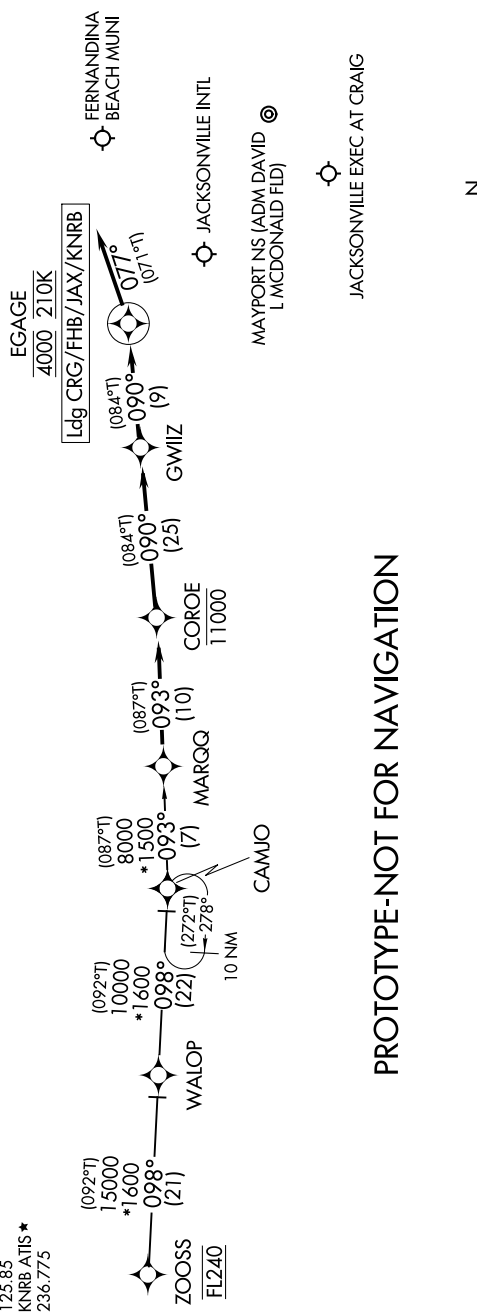

MARQO THREE ARRIVAL (RNAV)

JACKSONVILLE, FLORIDA

RNAV 1 - DME/DME/IRU or GPS.
RADAR required.

JACKSONVILLE APP CON
119.0 127.0 269.9 292.15 (270°-090°)
127.775 377.075 (181°-269°)
124.9 308.4 (091°-180°)
CBC ATIS
125.4
JAX D-ATIS
125.85
KNRB ATIS *
236.775

NOTE: Jet and turboprop aircraft only.

PROTOTYPE-NOT FOR NAVIGATION

ARRIVAL ROUTE DESCRIPTION

ZOOSS TRANSITION (ZOOSS.MARQO3)

LANDING ALL AIRPORTS: From MARQO on track 093° to cross COROE at or below 11000, then on track 090° to cross GWLIZ, then on track 090° to cross EGAGE at 4000 and at 210K, then on track 077°. Expect RADAR vectors to final approach course.

NOTE: Chart not to scale.