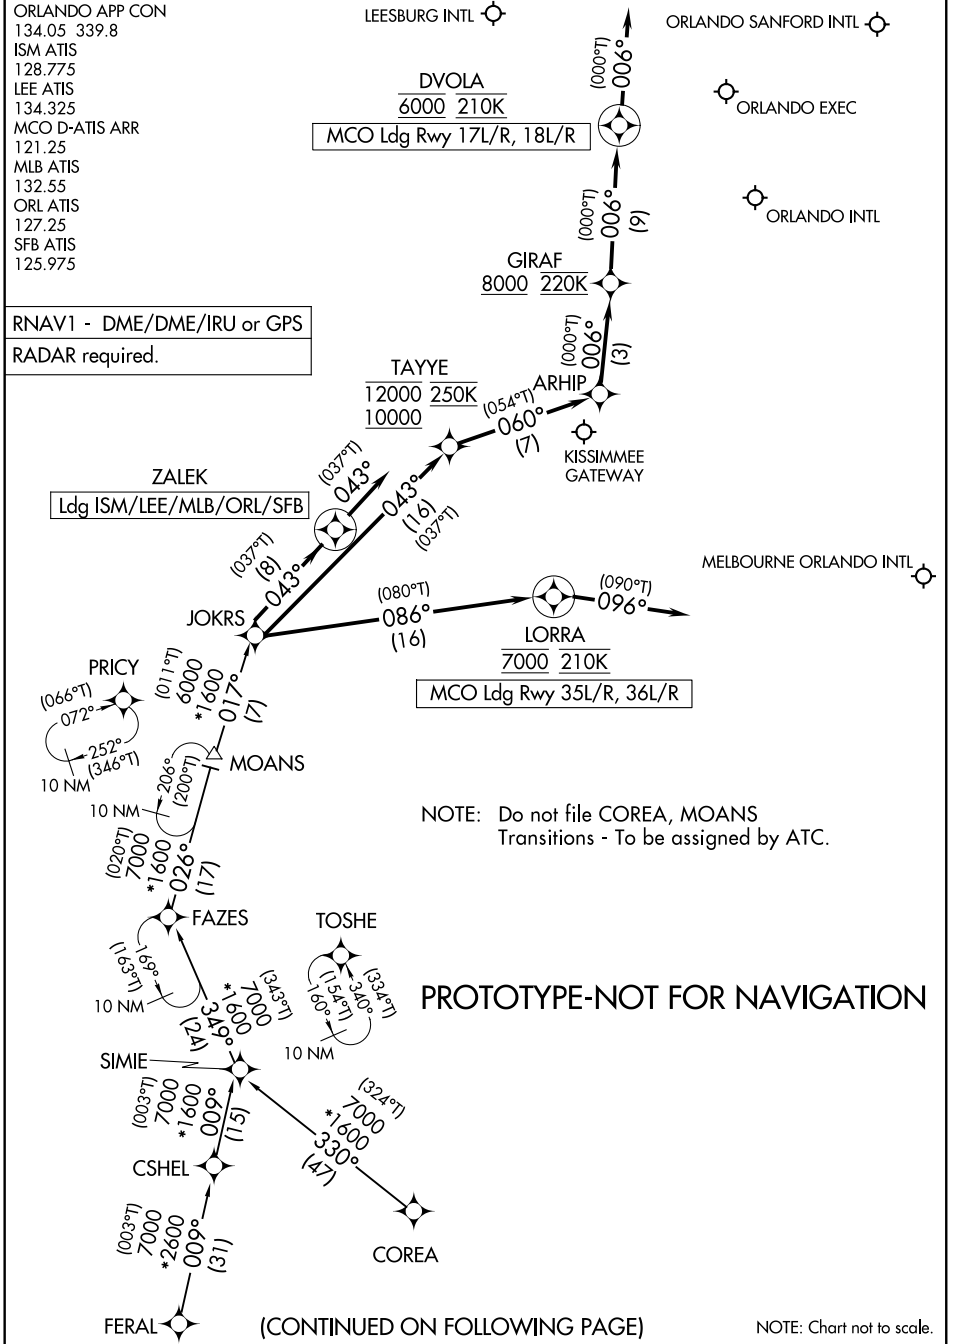

JOKRS FOUR ARRIVAL (RNAV)

ORLANDO, FLORIDA

JOKRS FOUR ARRIVAL (RNAV)

ORLANDO, FLORIDA

ARRIVAL ROUTE DESCRIPTION

COREA TRANSITION (COREA.JOKRS4)

CSHEL TRANSITION (CSHEL.JOKRS4)

FAZES TRANSITION (FAZES.JOKRS4)

FERAL TRANSITION (FERAL.JOKRS4)

MOANS TRANSITION (MOANS.JOKRS4)

LANDING MCO RUNWAYS 17L/R, 18L/R: From JOKRS on track 043° to cross TAYYE between 10000 and 12000 and at 250K, then on track 060° to ARHIP, then on track 006° to cross GIRAF at or above 8000 and at 220K, then on track 006° to DVOLA at 006° at 6000 and at 210K, then on track 006°. Expect RADAR vectors to final approach course.

LANDING MCO RUNWAYS 35L/R, 36L/R: From JOKRS on track 086° to cross LORRA at 7000 and at 210K, then on heading 096°. Expect RADAR vectors to final approach course.

LANDING LEE/SFB/ISM/MLB/ORL: From JOKRS on track 043° to ZALEK, then on heading 043°. Expect RADAR vectors to final approach course.

PROTOTYPE-NOT FOR NAVIGATION