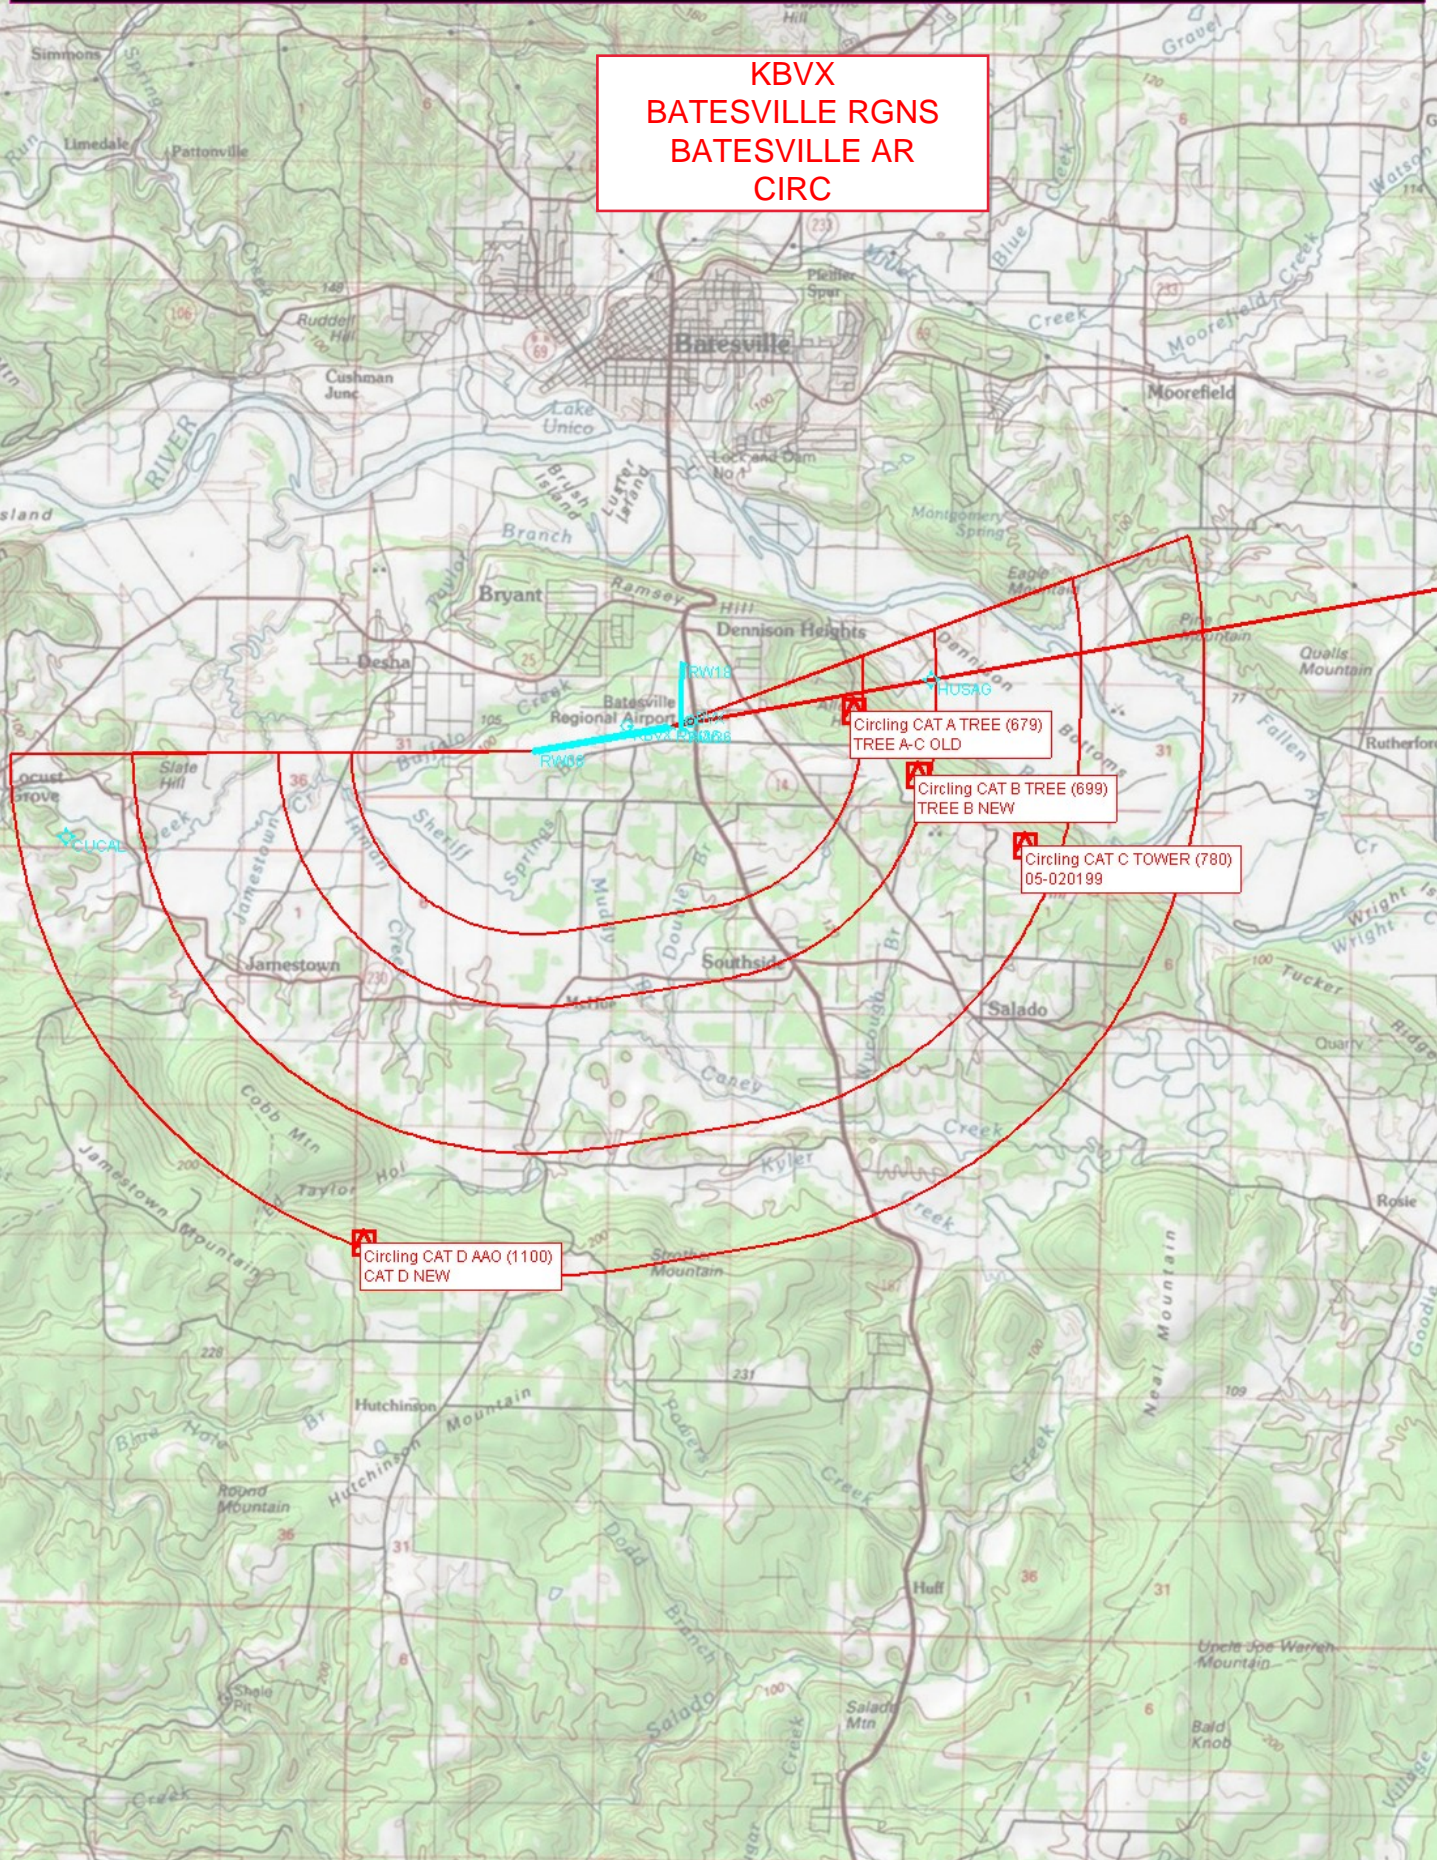

**KBVX  
BATESVILLE RGNS  
BATESVILLE AR  
CIRC**

Circling CAT A TREE (679)  
TREE A-C OLD

Circling CAT B TREE (699)  
TREE B NEW

Circling CAT C TOWER (780)  
05-020199

Circling CAT D AAO (1100)  
CAT D NEW

RW05

RW18

HUSAG

LUCAL