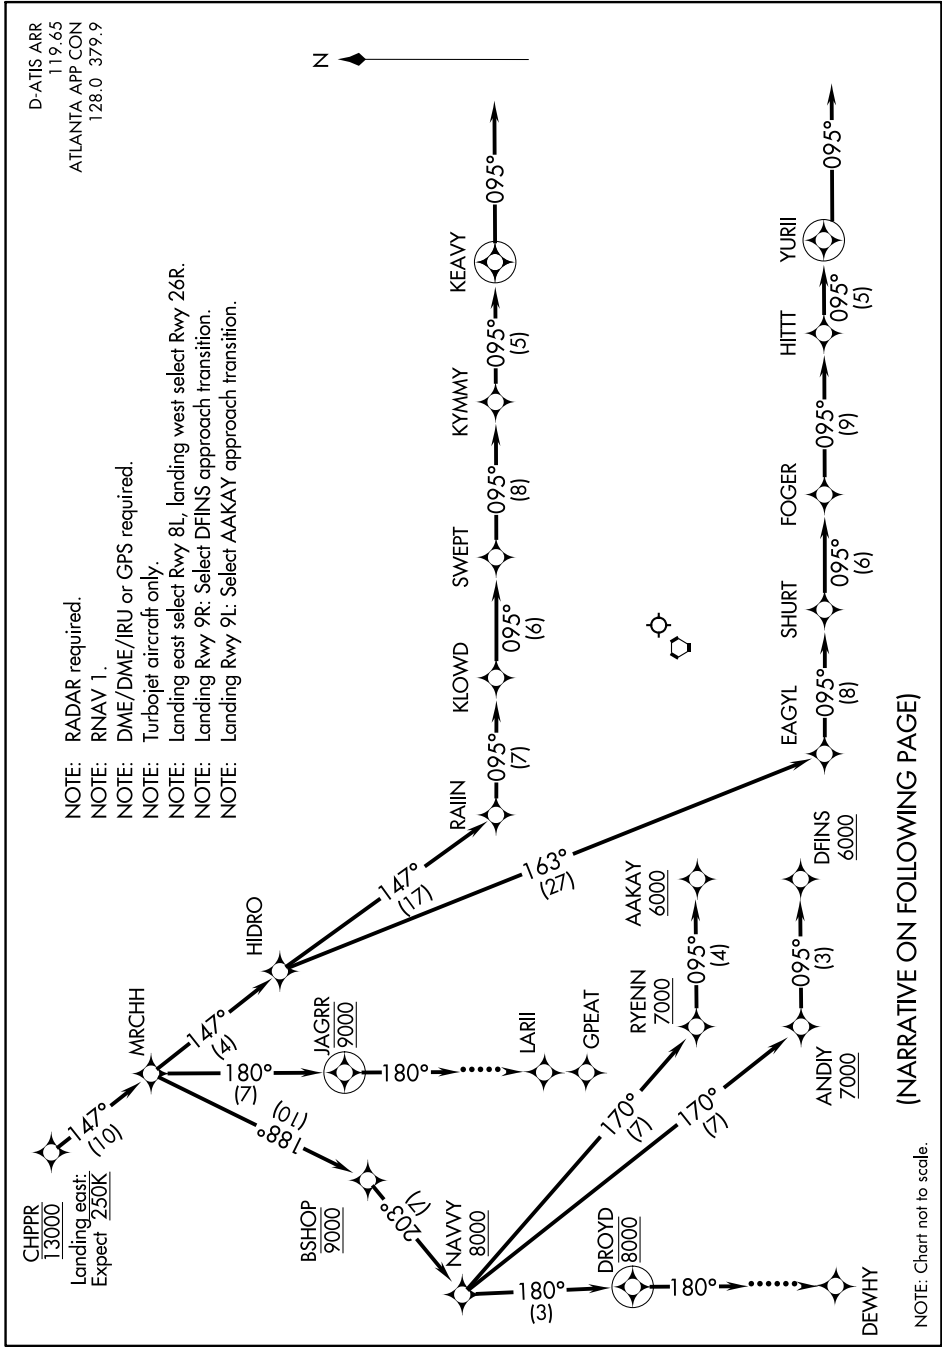

CHPPR ONE ARRIVAL (RNAV) Arrival Routes

SE-4, 21 JUN 2018 to 19 JUL 2018

(NARRATIVE ON FOLLOWING PAGE)

NOTE: Chart not to scale.

SE-4, 21 JUN 2018 to 19 JUL 2018