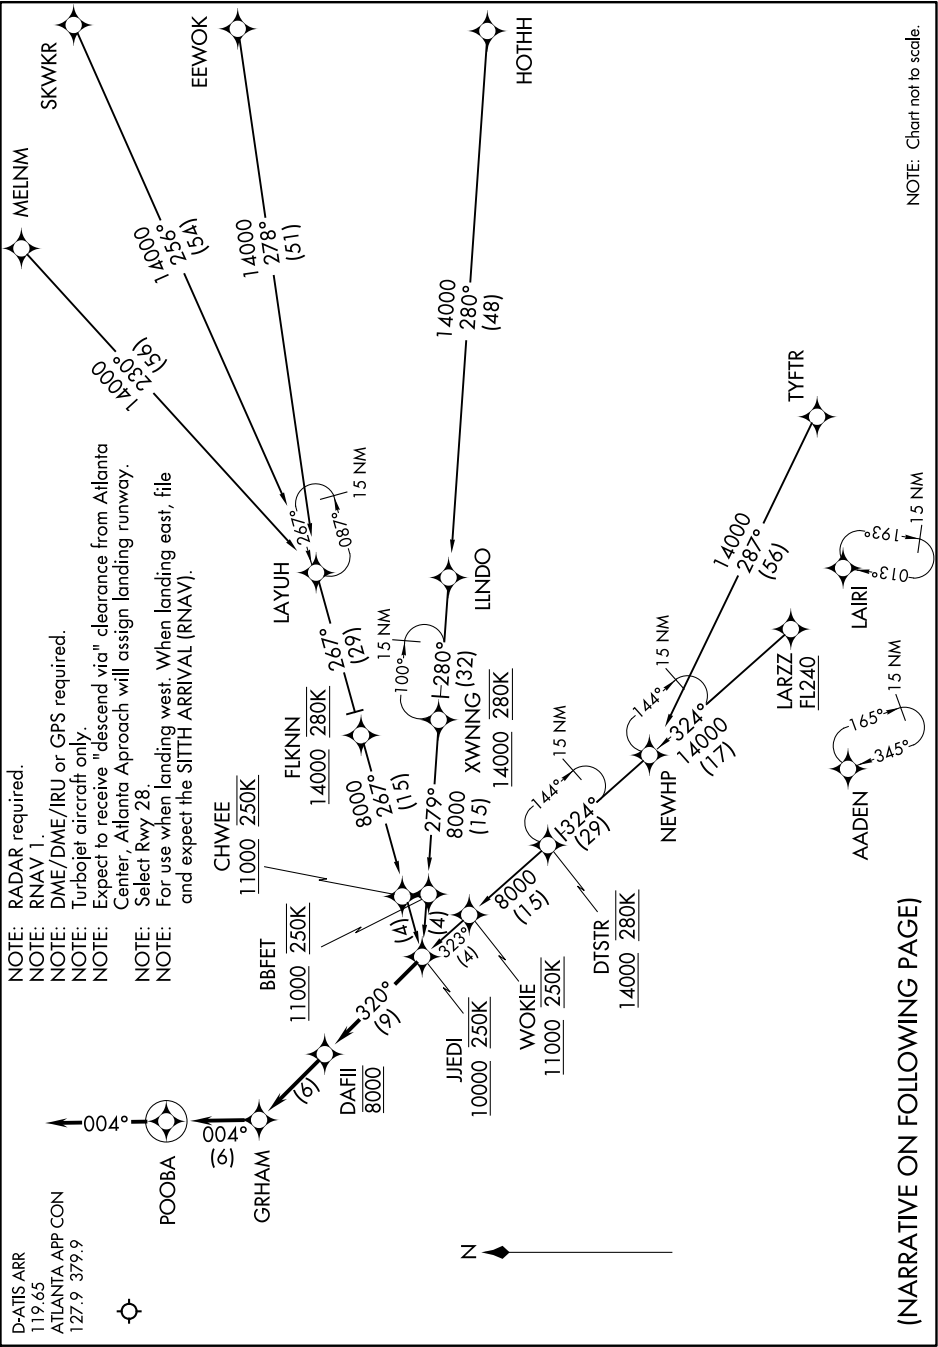

JJEDI TWO ARRIVAL (RNAV)

Transition Routes

ATLANTA, GEORGIA

SE-4, 21 JUN 2018 to 19 JUL 2018

NOTE: Chart not to scale.

SE-4, 21 JUN 2018 to 19 JUL 2018

(NARRATIVE ON FOLLOWING PAGE)