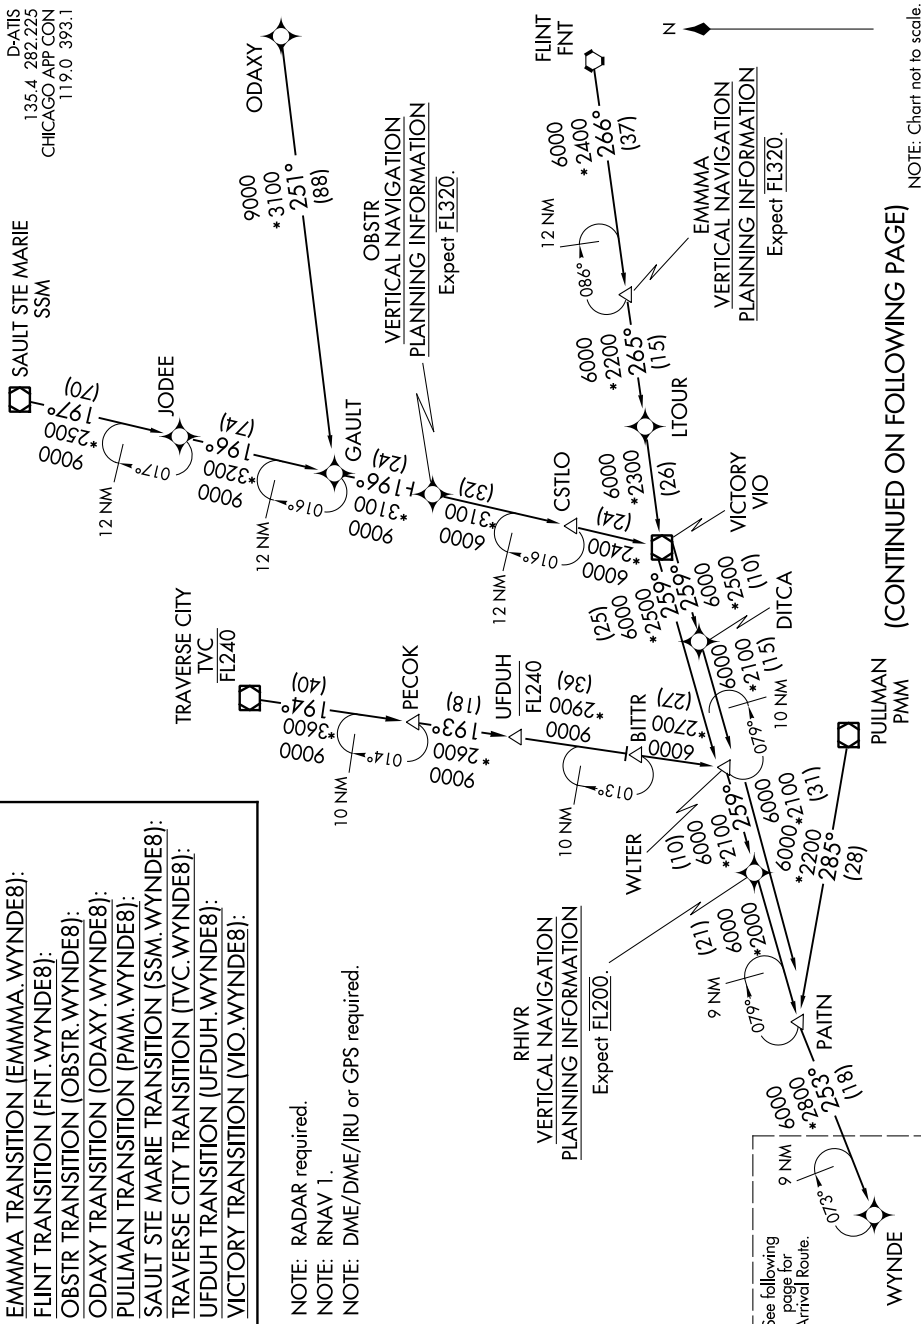

WYNDE EIGHT ARRIVAL (RNAV) Transition Routes

EC-3, 11 OCT 2018 to 08 NOV 2018

- EMMMA TRANSITION (EMMMA.WYNDE8):
- FLINT TRANSITION (FNT.WYNDE8):
- OBSTR TRANSITION (OBSTR.WYNDE8):
- ODAXY TRANSITION (ODAXY.WYNDE8):
- PULLMAN TRANSITION (PMM.WYNDE8):
- SAULT STE MARIE TRANSITION (SSM.WYNDE8):
- TRAVERSE CITY TRANSITION (TVC.WYNDE8):
- UFDUH TRANSITION (UFDUH.WYNDE8):
- VICTORY TRANSITION (VIO.WYNDE8):

NOTE: RADAR required.
 NOTE: RNAV 1.
 NOTE: DME/DME/IRU or GPS required.

NOTE: Chart not to scale.

(CONTINUED ON FOLLOWING PAGE)

EC-3, 11 OCT 2018 to 08 NOV 2018

WYNDE EIGHT ARRIVAL (RNAV) Transition Routes