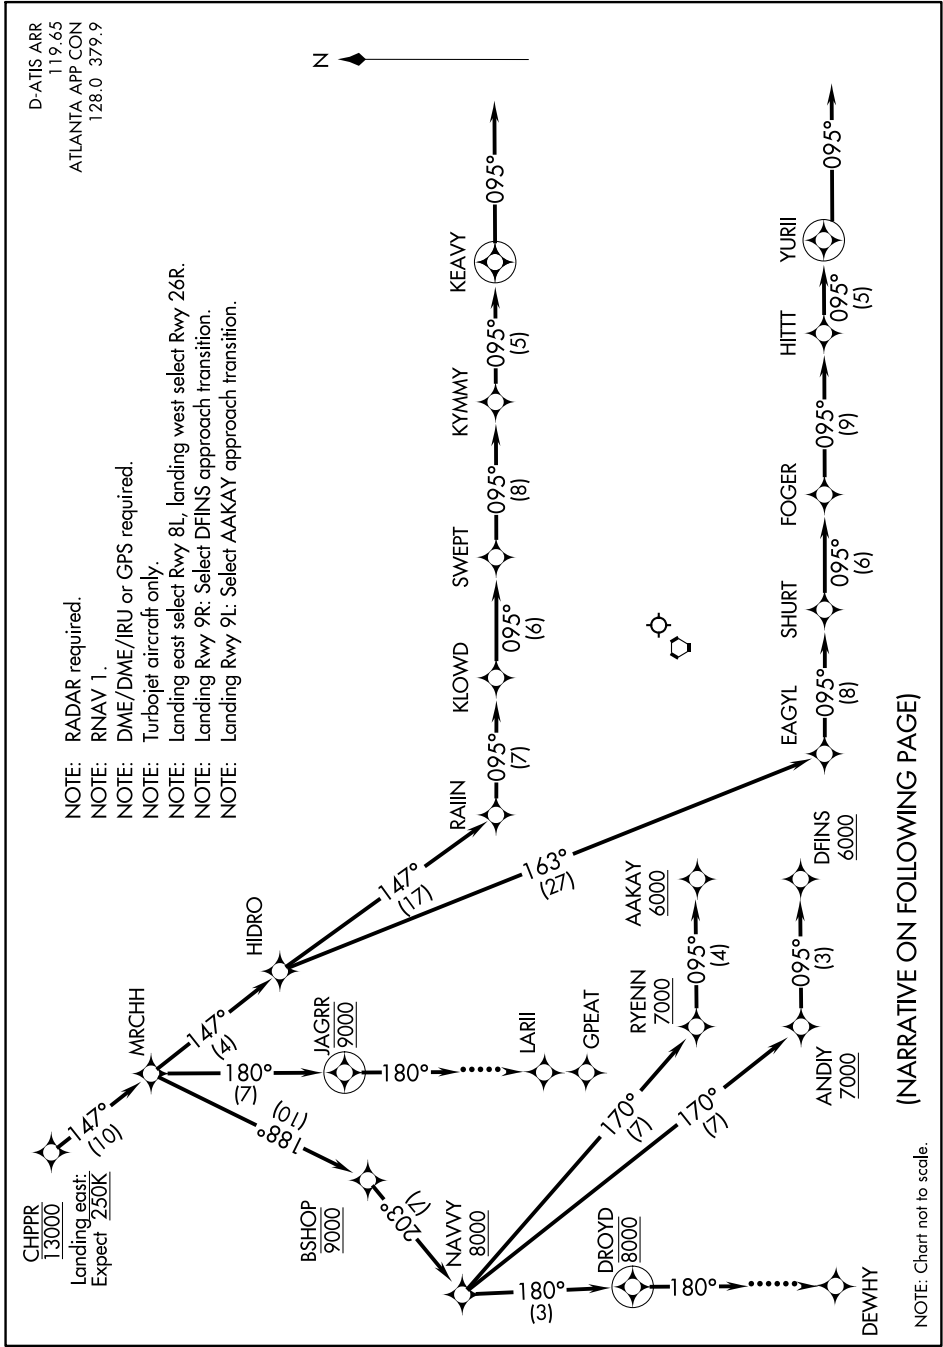

CHPPR ONE ARRIVAL (RNAV) Arrival Routes

SE-4, 06 DEC 2018 to 03 JAN 2019

(NARRATIVE ON FOLLOWING PAGE)

NOTE: Chart not to scale.

SE-4, 06 DEC 2018 to 03 JAN 2019