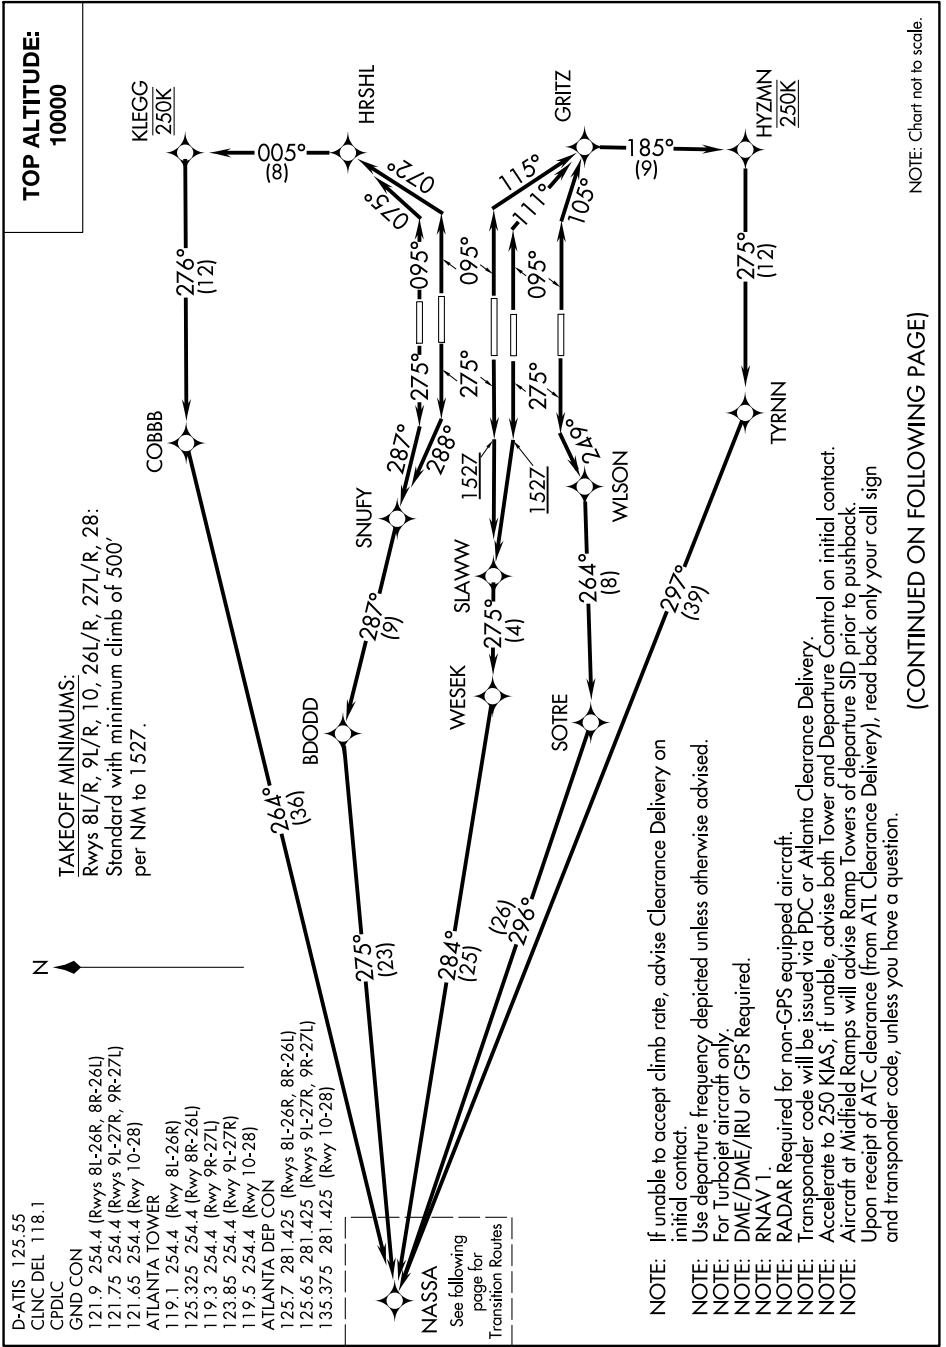

NASSA TWO DEPARTURE (RNAV) Departure Routes

SE-4, 06 DEC 2018 to 03 JAN 2019

NASSA TWO DEPARTURE (RNAV) Departure Routes

(CONTINUED ON FOLLOWING PAGE)

NOTE: Chart not to scale.

SE-4, 06 DEC 2018 to 03 JAN 2019