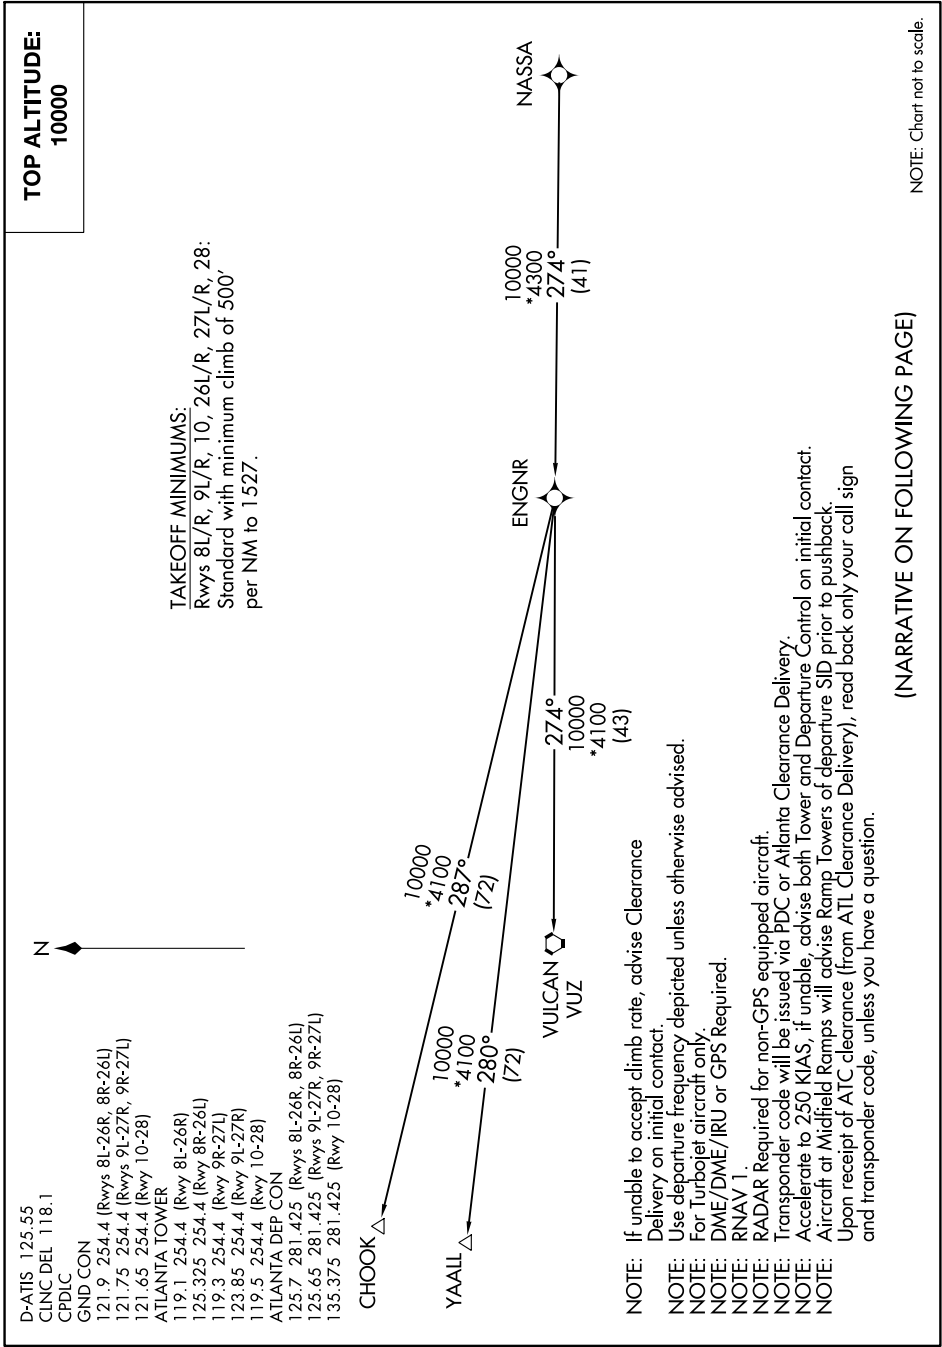

NASSA TWO DEPARTURE (RNAV) Transition Routes

SE-4, 06 DEC 2018 to 03 JAN 2019

NOTE: Chart not to scale.

(NARRATIVE ON FOLLOWING PAGE)

NASSA TWO DEPARTURE (RNAV) Transition Routes

SE-4, 06 DEC 2018 to 03 JAN 2019