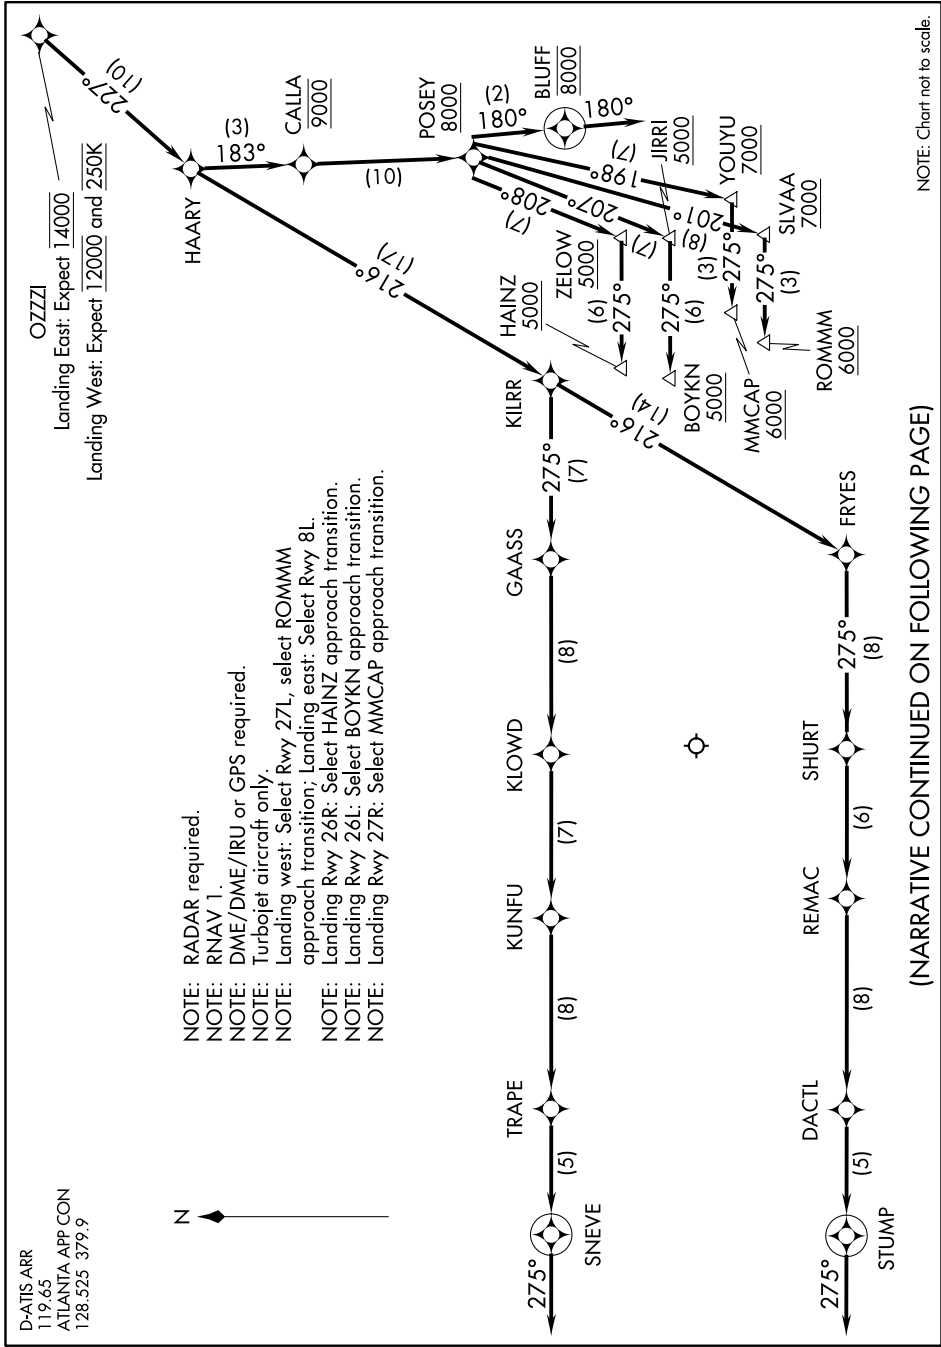

# OZZI ONE ARRIVAL (RNAV) Arrival Routes

SE-4, 06 DEC 2018 to 03 JAN 2019

# OZZI ONE ARRIVAL (RNAV)

# Arrival Routes

(NARRATIVE CONTINUED ON FOLLOWING PAGE)

SE-4, 06 DEC 2018 to 03 JAN 2019