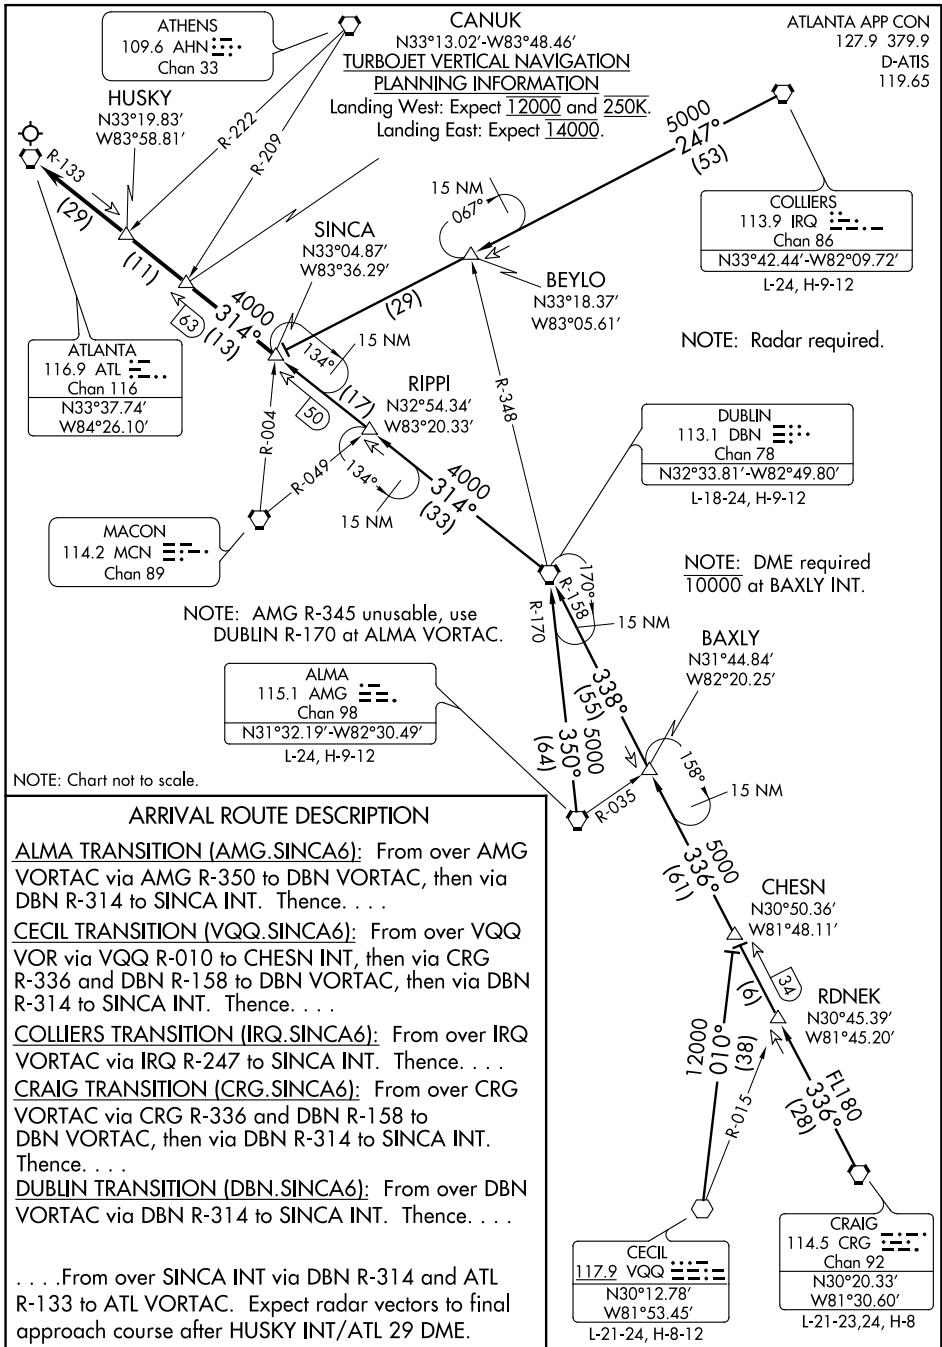

(SINCA.SINCA6) 17173  
**SINCA SIX ARRIVAL**

HARTSFIELD-JACKSON ATLANTA INTL (ATL)  
 AL-26 (FAA) ATLANTA, GEORGIA

SE-4, 06 DEC 2018 to 03 JAN 2019

SE-4, 06 DEC 2018 to 03 JAN 2019

**SINCA SIX ARRIVAL**  
 (SINCA.SINCA6) 15NOV12

ATLANTA, GEORGIA  
 HARTSFIELD-JACKSON ATLANTA INTL (ATL)