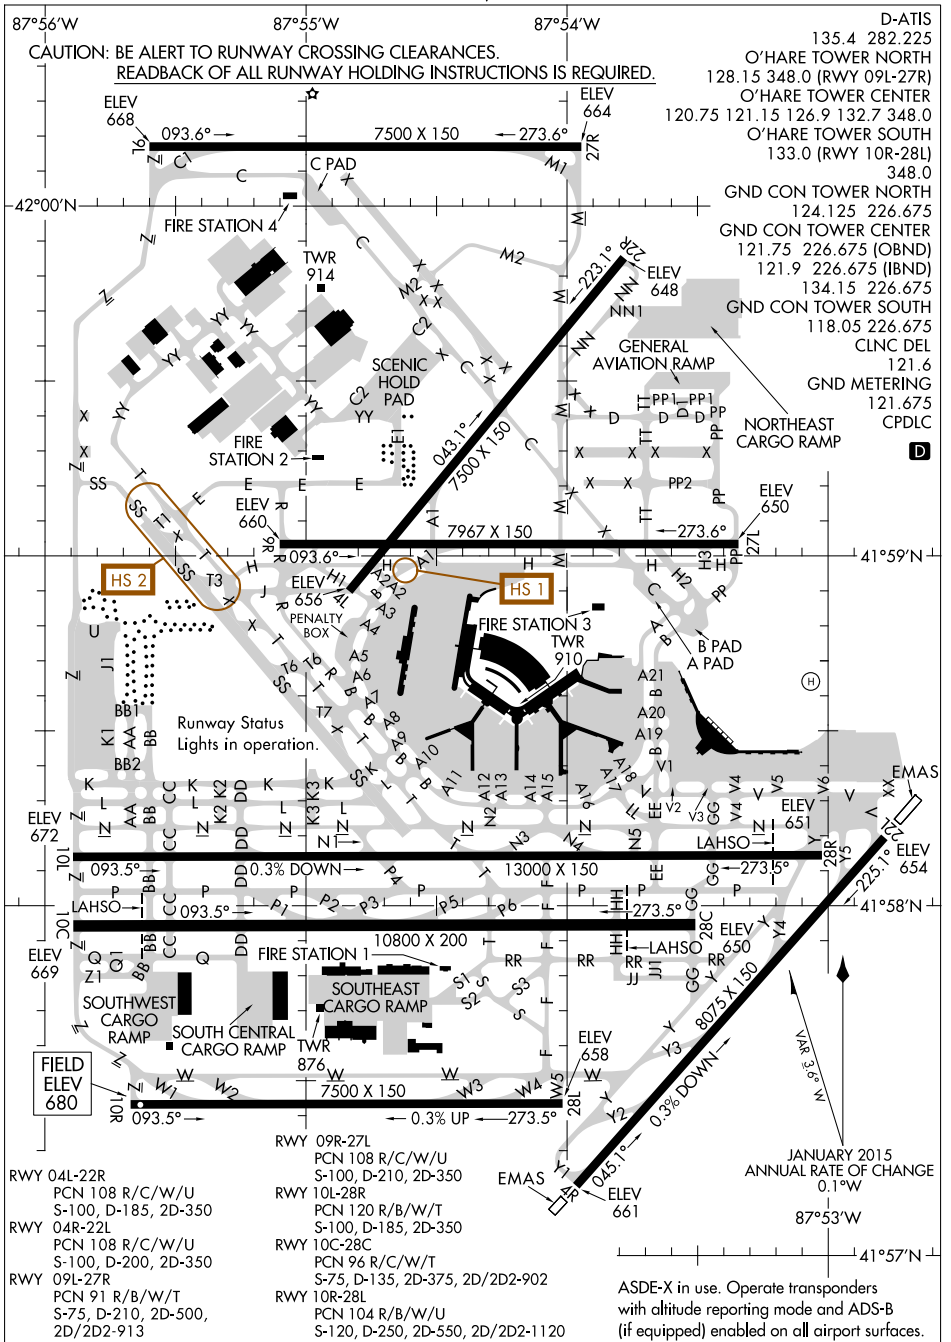

AIRPORT DIAGRAM

18312 AL-166 (FAA) CHICAGO O'HARE INTL (ORD) CHICAGO, ILLINOIS

EC-3, 06 DEC 2018 to 03 JAN 2019

EC-3, 06 DEC 2018 to 03 JAN 2019

AIRPORT DIAGRAM

18312 CHICAGO, ILLINOIS CHICAGO O'HARE INTL (ORD)