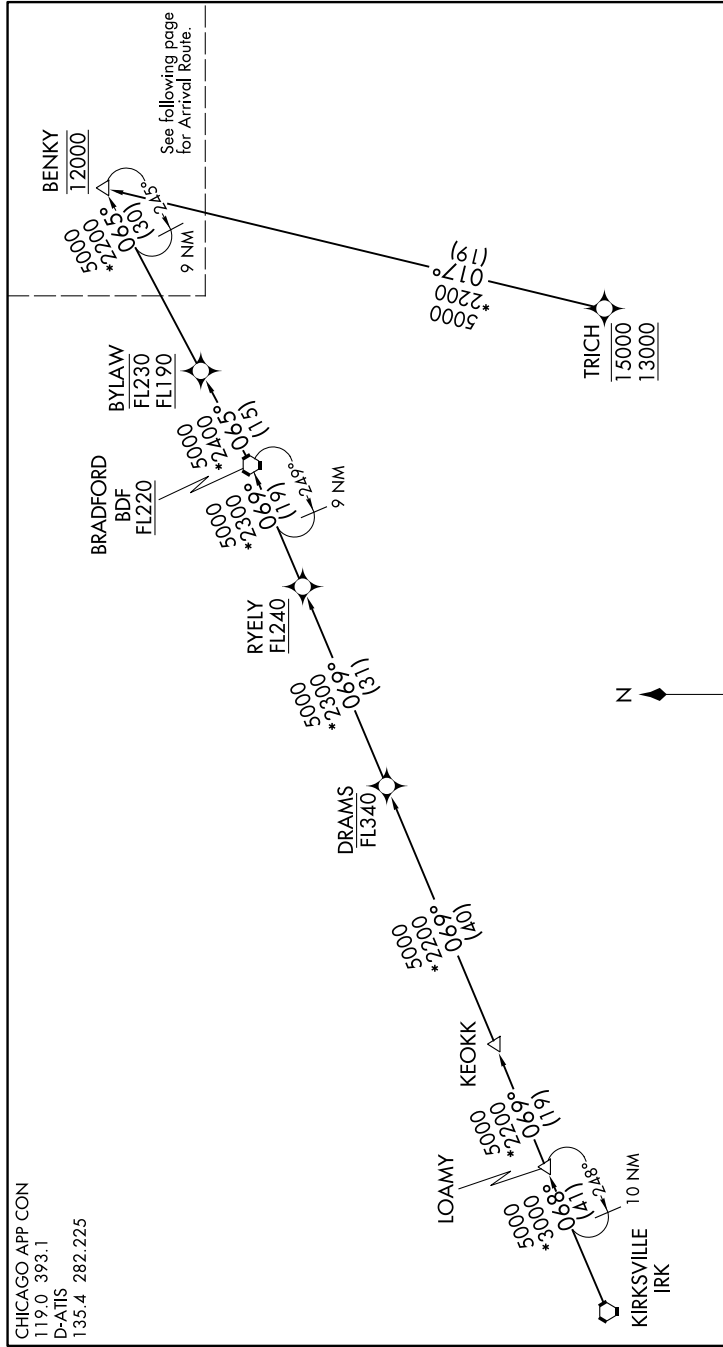

BENKY FOUR ARRIVAL (RNAV) Transition Routes

EC-3, 06 DEC 2018 to 03 JAN 2019

BRADFORD TRANSITION (BDF.BENKY4):
BYLAW TRANSITION (BYLAW.BENKY4):
KIRKSVILLE TRANSITION (IRK.BENKY4):
LOAMY TRANSITION (LOAMY.BENKY4):
TRICH TRANSITION (TRICH.BENKY4):

NOTE: RADAR required.
 NOTE: RNAV 1.
 NOTE: DME/DME/IRU or GPS required.

(CONTINUED ON FOLLOWING PAGE)

NOTE: Chart not to scale.

EC-3, 06 DEC 2018 to 03 JAN 2019