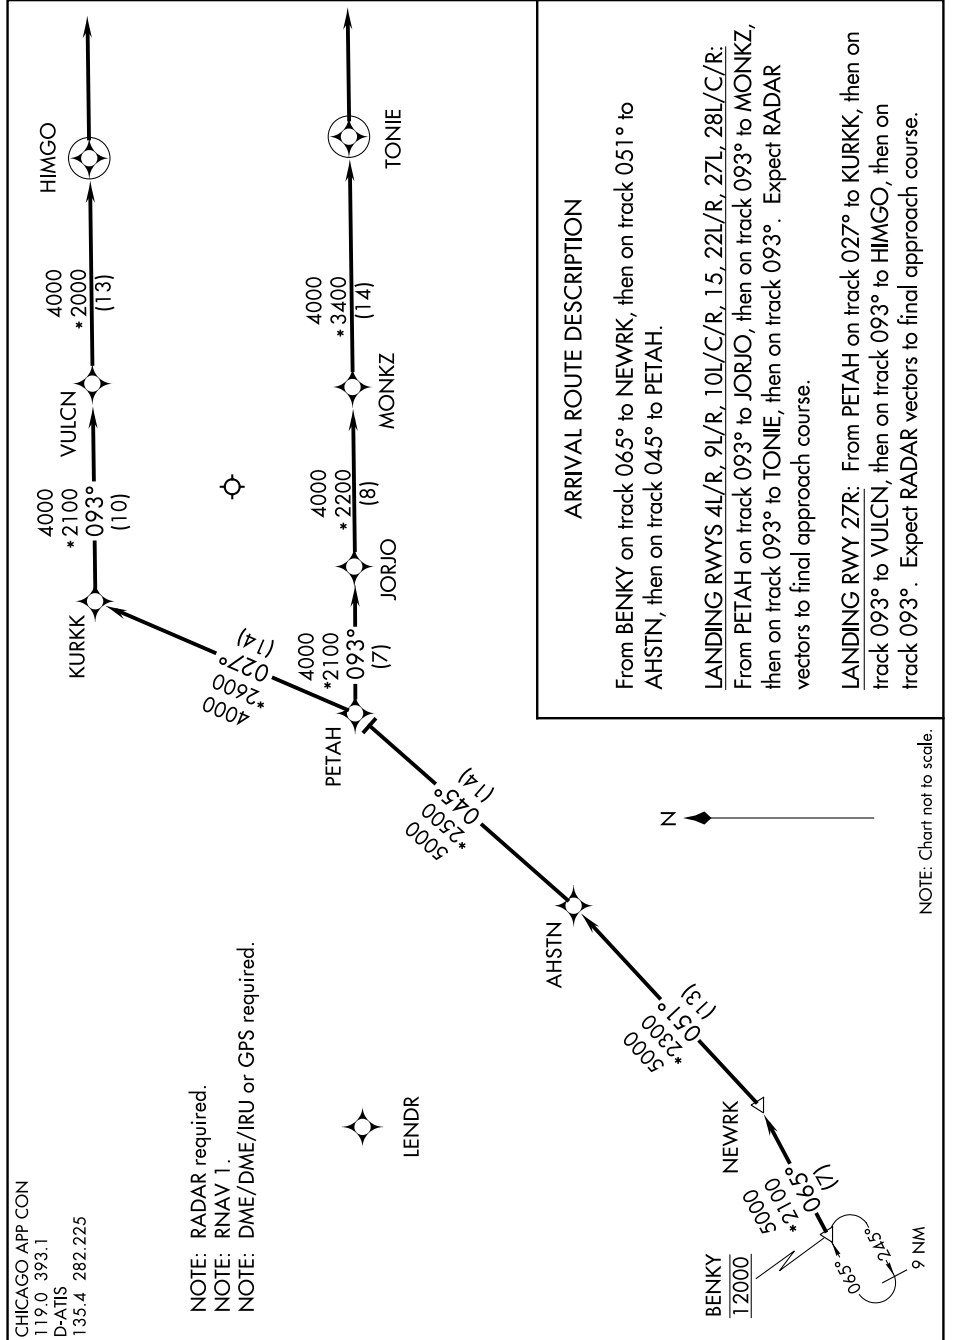

BENKY FOUR ARRIVAL (RNAV) Arrival Routes

EC-3, 06 DEC 2018 to 03 JAN 2019

CHICAGO APP CON
119.0 393.1
D-ATIS
135.4 282.225

NOTE: RADAR required.
NOTE: RNAV 1.
NOTE: DME/DME/IRU or GPS required.

NOTE: Chart not to scale.

EC-3, 06 DEC 2018 to 03 JAN 2019

BENKY FOUR ARRIVAL (RNAV) Arrival Routes