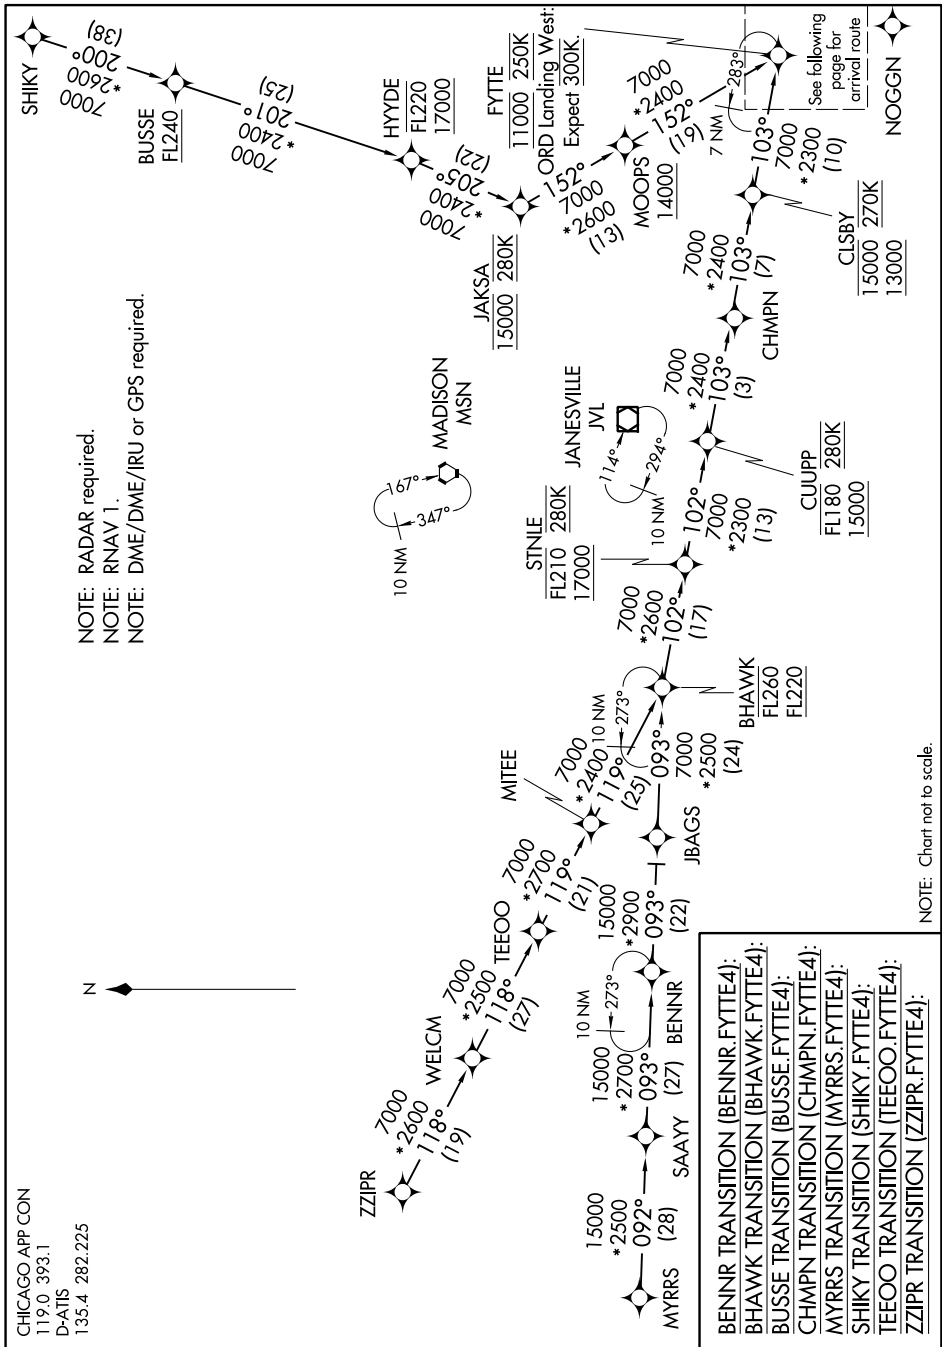

FYTTE FOUR ARRIVAL (RNAV) Transition Routes

EC-3, 06 DEC 2018 to 03 JAN 2019

CHICAGO APP CON
119.0 393.1
D-ATIS
135.4 282.225

NOTE: RADAR required.
NOTE: RNAV 1.
NOTE: DME/DME/IRU or GPS required.

FYTTE FOUR ARRIVAL (RNAV) Transition Routes

EC-3, 06 DEC 2018 to 03 JAN 2019