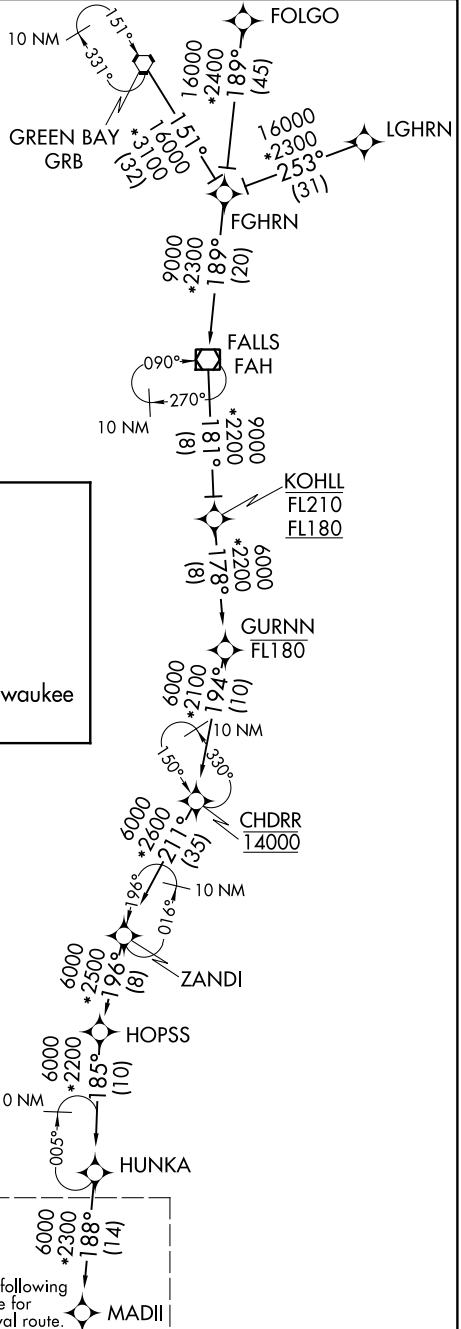

MADII THREE ARRIVAL (RNAV) Transition Routes

CHICAGO O'HARE INTL (ORD)
CHICAGO, ILLINOIS

CHICAGO APP CON
119.0 393.1
D-ATIS
135.4 282.225

NOTE: RADAR Required.
NOTE: RNAV 1.
NOTE: DME/DME/IRU or GPS required.

- CHDRR TRANSITION (CHDRR.MADII3):
- FALLS TRANSITION (FAH.MADII3):
- FGHRN TRANSITION (FGHRN.MADII3):
- FOLGO TRANSITION (FOLGO.MADII3):
- GREEN BAY TRANSITION (GRB.MADII3):
- KOHL TRANSITION (KOHL.MADII3):
- LGHRN TRANSITION (LGHRN.MADII3):
- ZANDI TRANSITION (ZANDI.MADII3): (For Milwaukee terminal area departures only).

(CONTINUED ON FOLLOWING PAGE)

NOTE: Chart not to scale.