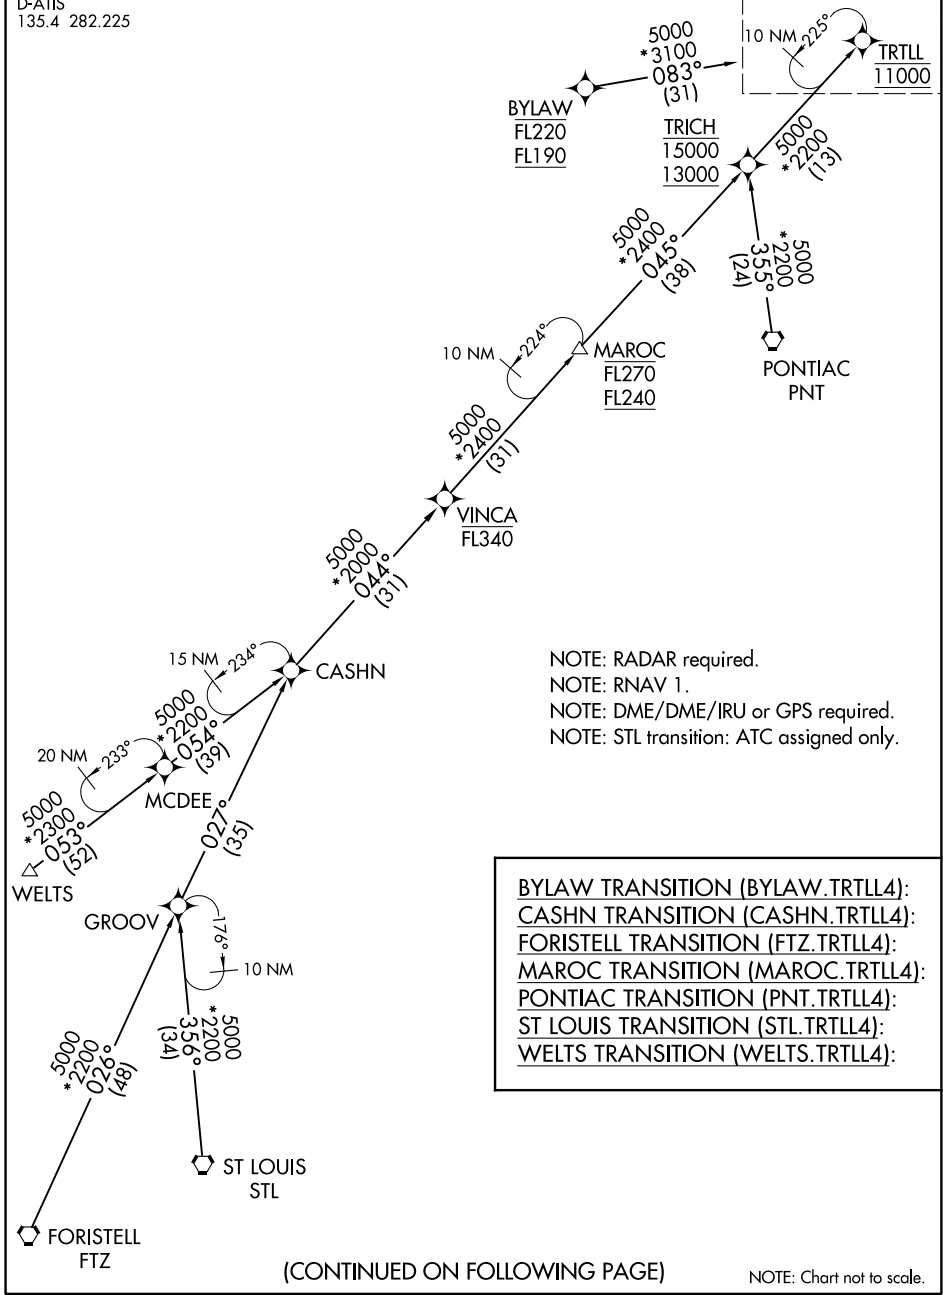

TRTLL FOUR ARRIVAL (RNAV) Transition Routes

CHICAGO O'HARE INTL (ORD)
CHICAGO, ILLINOIS

CHICAGO APP CON
119.0 393.1
D-ATIS
135.4 282.225

See following page for
Arrival Routes

NOTE: RADAR required.
 NOTE: RNAV 1.
 NOTE: DME/DME/IRU or GPS required.
 NOTE: STL transition: ATC assigned only.

BYLAW TRANSITION (BYLAW.TRTLL4):
CASHN TRANSITION (CASHN.TRTLL4):
FORISTELL TRANSITION (FTZ.TRTLL4):
MAROC TRANSITION (MAROC.TRTLL4):
PONTIAC TRANSITION (PNT.TRTLL4):
ST LOUIS TRANSITION (STL.TRTLL4):
WELTS TRANSITION (WELTS.TRTLL4):

(CONTINUED ON FOLLOWING PAGE)

NOTE: Chart not to scale.

EC-3, 06 DEC 2018 to 03 JAN 2019

EC-3, 06 DEC 2018 to 03 JAN 2019