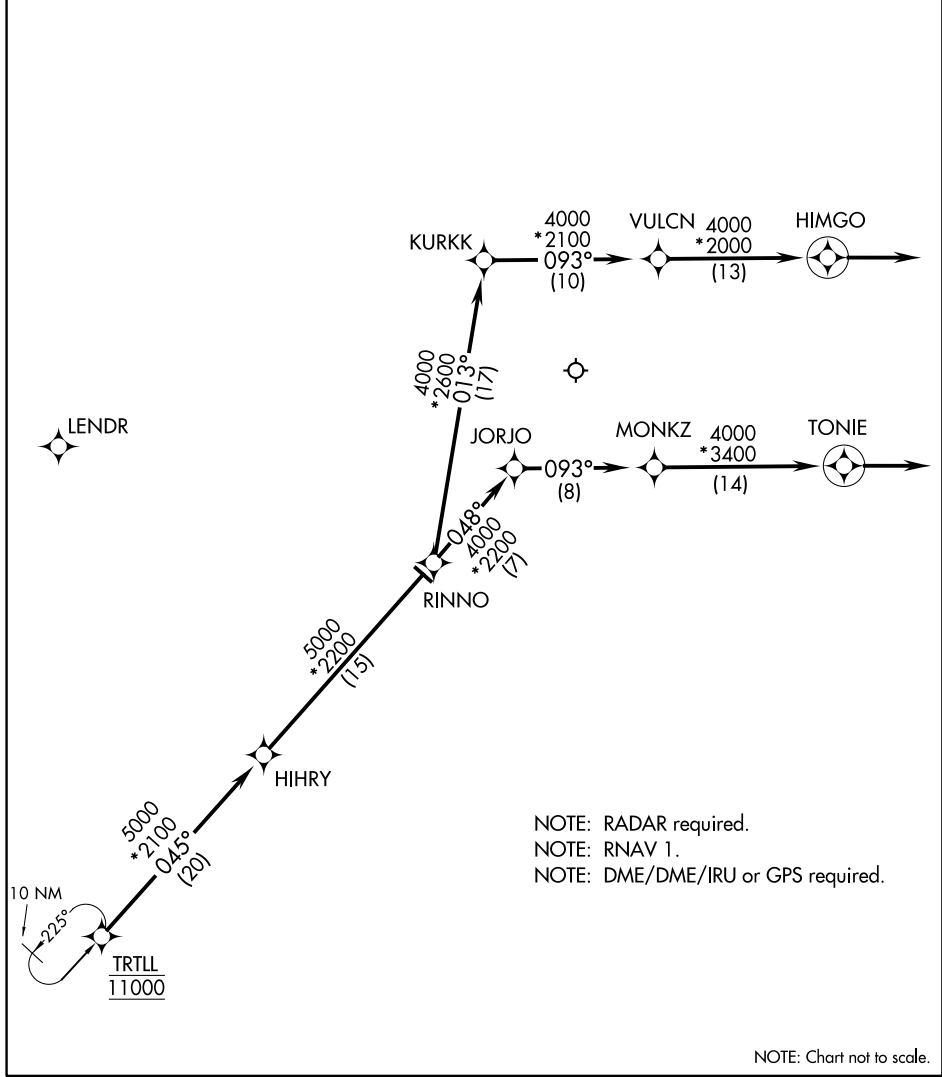

TRTLL FOUR ARRIVAL (RNAV) Arrival Routes

ARRIVAL ROUTE DESCRIPTION

From TRTLL on track 045° to HIIHRY, then on track 045° to RINNO.

LANDING RWY 27R: From RINNO on track 013° to KURKK, then on track 093° to VULCN, then on track 093° to HIMGO, then on track 093°. Expect RADAR vectors to final approach course.

LANDING RWYS 4L/R, 9L/R, 10L/C/R, 15, 22L/R, 27L, 28L/C/R: From RINNO on track 048° to JORJO, then on track 093° to MONKZ, then on track 093° to TONIE, then on track 093°. Expect RADAR vectors to final approach course.

CHICAGO APP CON
119.0 393.1
D-ATIS
135.4 282.225

EC-3, 06 DEC 2018 to 03 JAN 2019

EC-3, 06 DEC 2018 to 03 JAN 2019