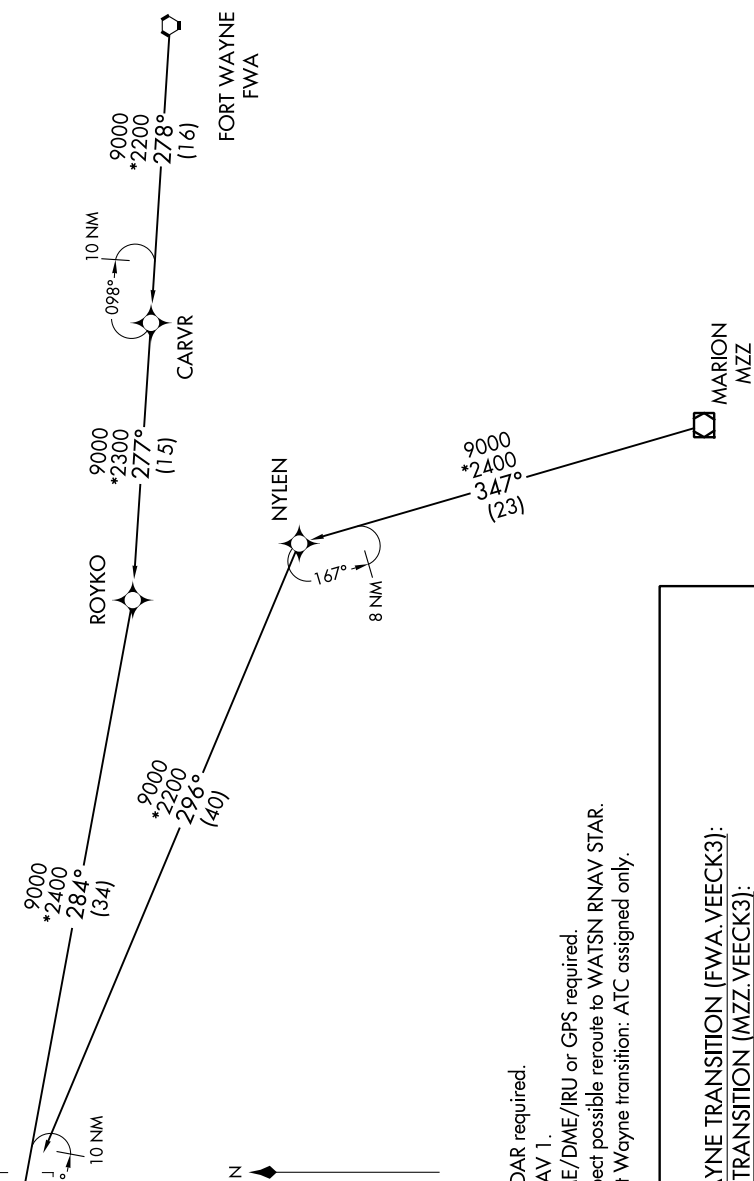

(VEECK.VEECK3) 17173

AL-166 (FAA)

VEECK THREE ARRIVAL (RNAV) Transition Routes

CHICAGO O'HARE INTL (ORD)
CHICAGO, ILLINOIS

CHICAGO APP CON
119.0 393.1
D-ATIS
135.4 282.225

See following
page for
Arrival Route.

- NOTE: RADAR required.
- NOTE: RNAV 1.
- NOTE: DME/DME/IRU or GPS required.
- NOTE: Expect possible reroute to WATSN RNAV STAR.
- NOTE: Fort Wayne transition: ATC assigned only.

FORT WAYNE TRANSITION (FWA.VEECK3):
MARION TRANSITION (MZZ.VEECK3):

NOTE: Chart not to scale.

EC-3, 06 DEC 2018 to 03 JAN 2019

EC-3, 06 DEC 2018 to 03 JAN 2019

VEECK THREE ARRIVAL (RNAV) Transition Routes

(VEECK.VEECK3) 15SEP16

CHICAGO, ILLINOIS
CHICAGO O'HARE INTL (ORD)