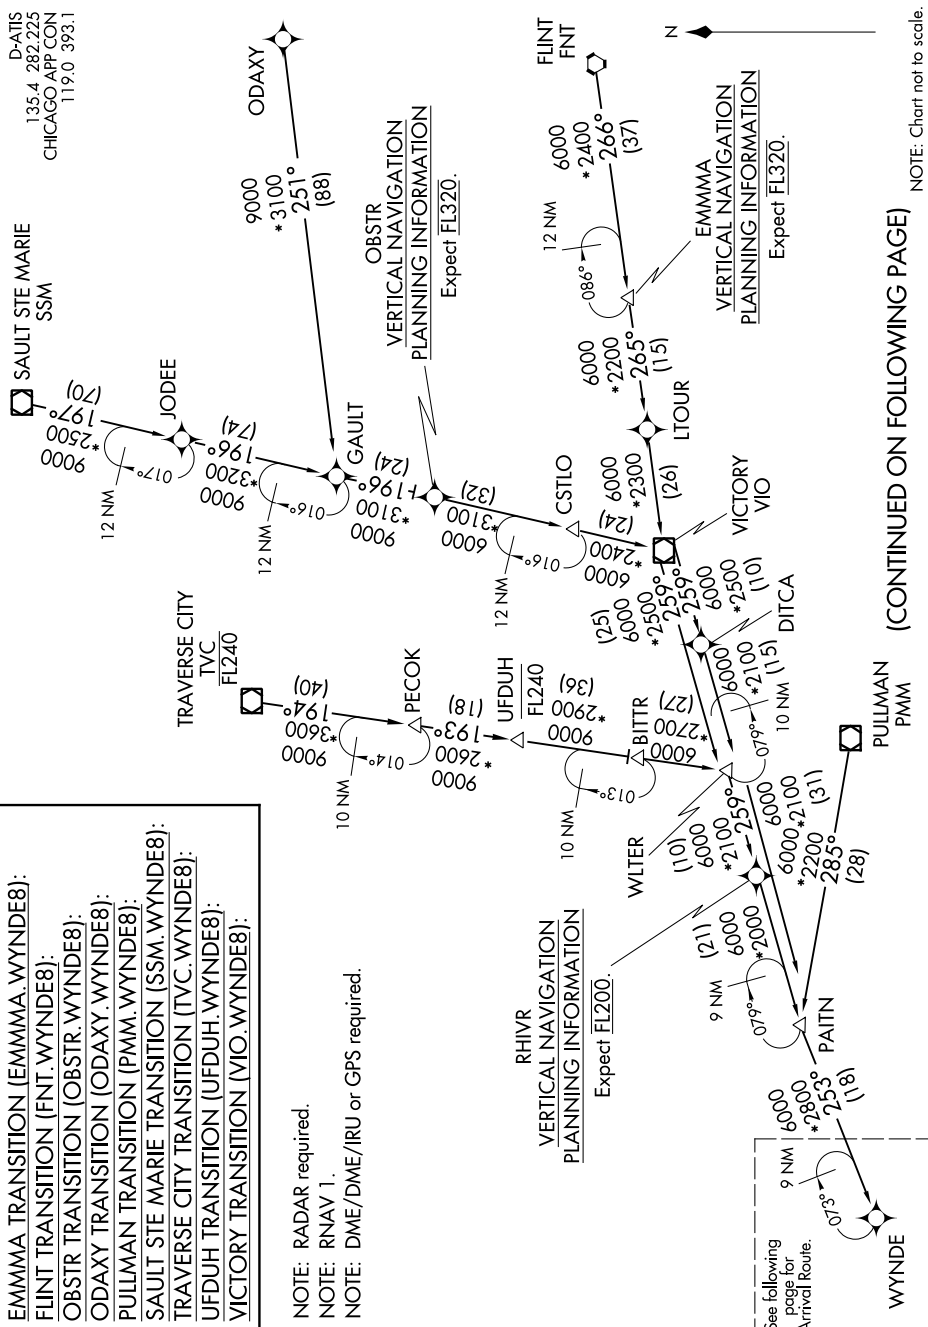

WYNDE EIGHT ARRIVAL (RNAV) Transition Routes

EC-3, 06 DEC 2018 to 03 JAN 2019

- EMMMA TRANSITION (EMMMA.WYNDE8):
- FLINT TRANSITION (FNT.WYNDE8):
- OBSTR TRANSITION (OBSTR.WYNDE8):
- ODAXY TRANSITION (ODAXY.WYNDE8):
- PULLMAN TRANSITION (PMM.WYNDE8):
- SAULT STE MARIE TRANSITION (SSM.WYNDE8):
- TRAVERSE CITY TRANSITION (TVC.WYNDE8):
- UFDUH TRANSITION (UFDUH.WYNDE8):
- VICTORY TRANSITION (VIO.WYNDE8):

NOTE: RADAR required.
 NOTE: RNAV 1.
 NOTE: DME/DME/IRU or GPS required.

NOTE: Chart not to scale.

(CONTINUED ON FOLLOWING PAGE)

EC-3, 06 DEC 2018 to 03 JAN 2019

WYNDE EIGHT ARRIVAL (RNAV) Transition Routes