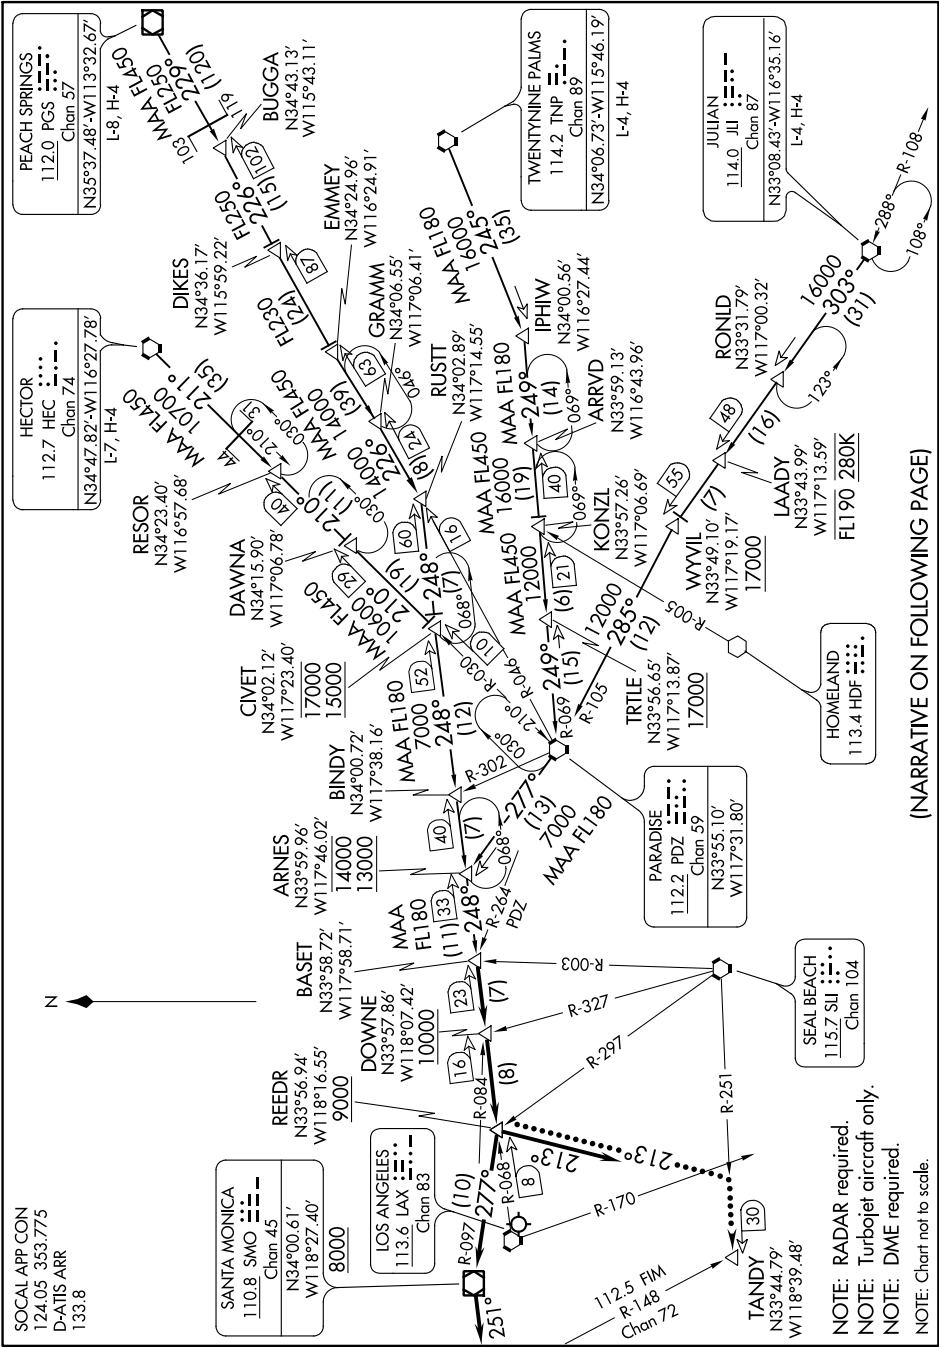

BASET FIVE ARRIVAL

AL-237 (FAA)

LOS ANGELES INTL (LAX)

LOS ANGELES, CALIFORNIA

SW-3, 06 DEC 2018 to 03 JAN 2019

BASET FIVE ARRIVAL

LOS ANGELES, CALIFORNIA

LOS ANGELES INTL (LAX)

(NARRATIVE ON FOLLOWING PAGE)

SW-3, 06 DEC 2018 to 03 JAN 2019

NOTE: RADAR required.
 NOTE: Turbojet aircraft only.
 NOTE: DME required.
 NOTE: Chart not to scale.