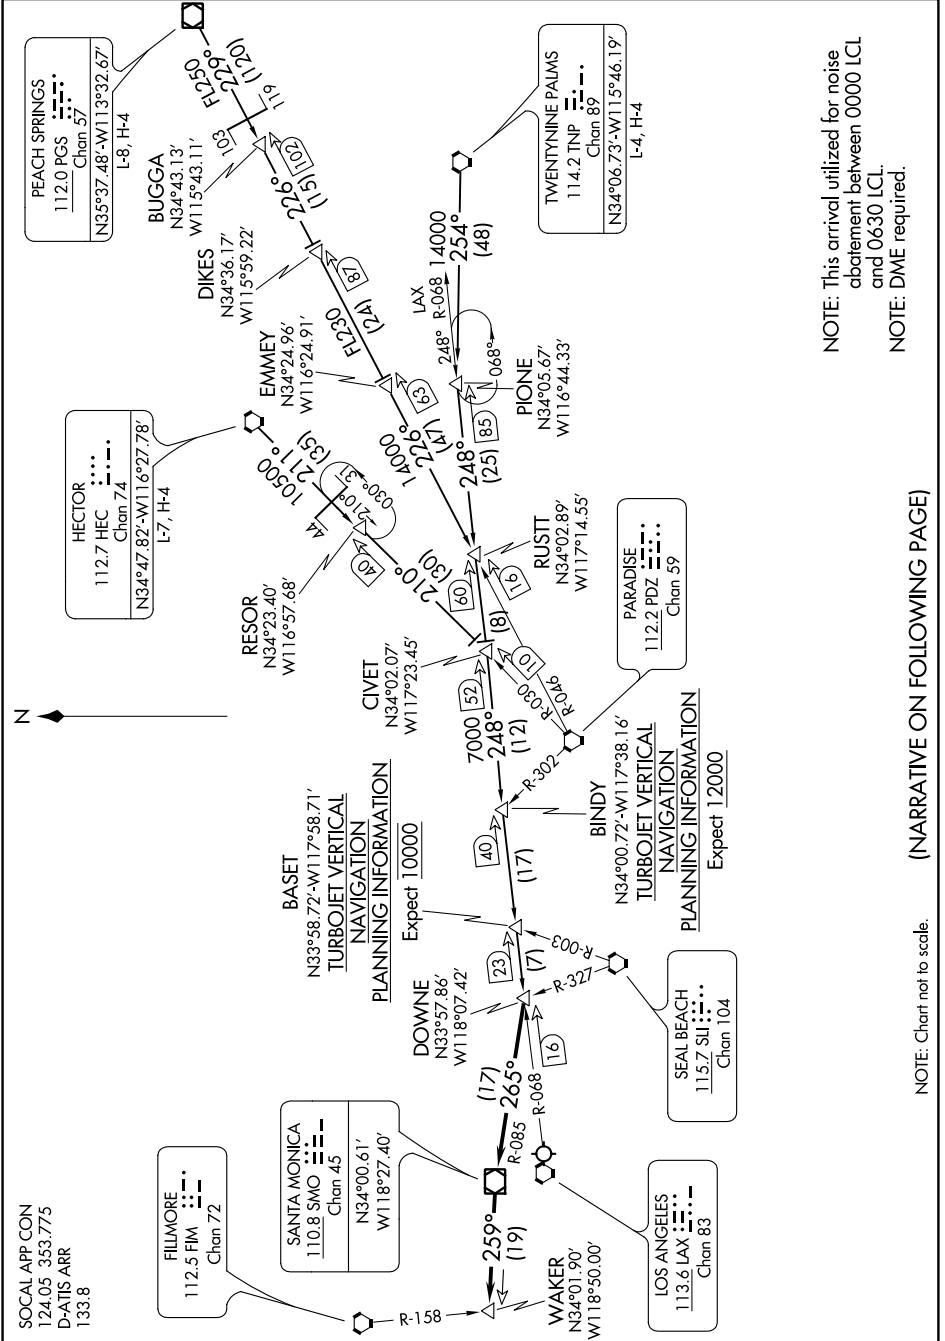

(DOWNE.DOWNE4) 18312
DOWNE FOUR ARRIVAL

AL-237 (FAA)

LOS ANGELES INTL (LAX)
 LOS ANGELES, CALIFORNIA

SW-3, 06 DEC 2018 to 03 JAN 2019

NOTE: This arrival utilized for noise abatement between 0000 LCL and 0630 LCL.
 NOTE: DME required.

(NARRATIVE ON FOLLOWING PAGE)

SW-3, 06 DEC 2018 to 03 JAN 2019

NOTE: Chart not to scale.

(DOWNE.DOWNE4) 27MAY93
DOWNE FOUR ARRIVAL

LOS ANGELES, CALIFORNIA
 LOS ANGELES INTL (LAX)