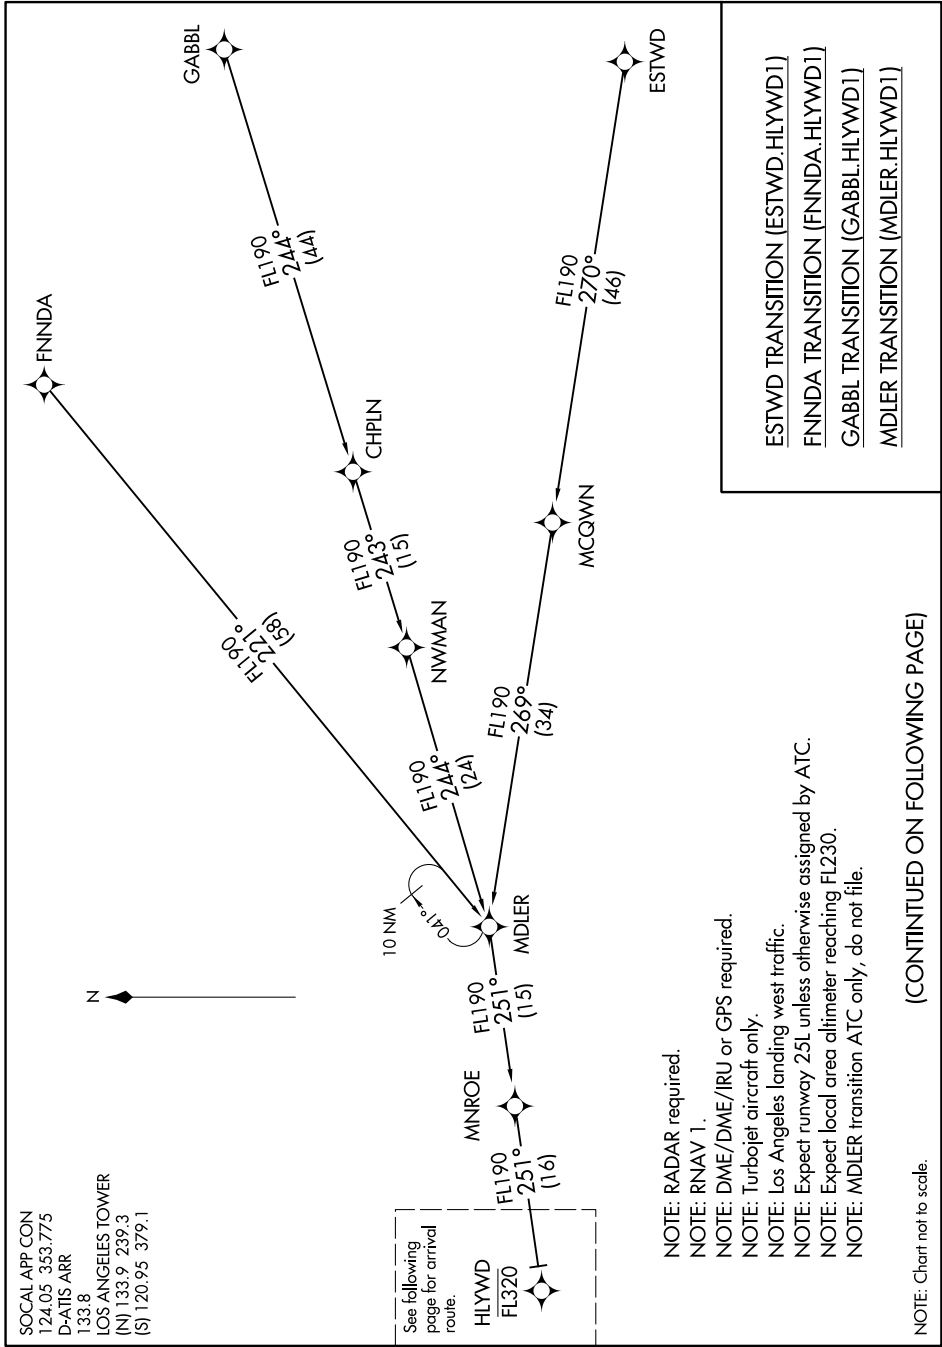

# HLYWD ONE ARRIVAL (RNAV) Transition Routes

SW-3, 06 DEC 2018 to 03 JAN 2019

SW-3, 06 DEC 2018 to 03 JAN 2019