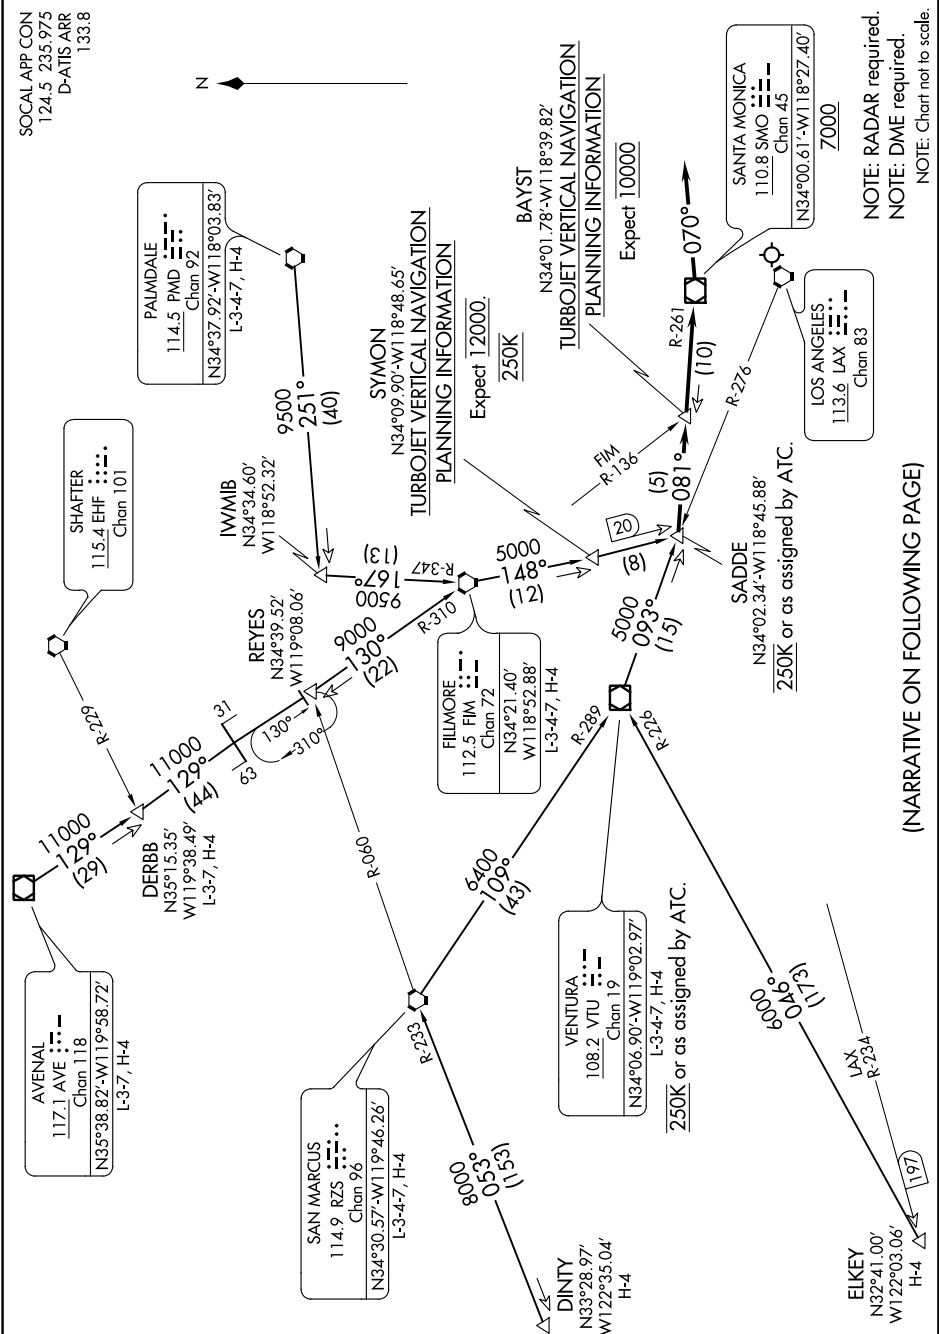

SADDE EIGHT ARRIVAL

AL-237 (FAA)

LOS ANGELES INTL (LAX)

LOS ANGELES, CALIFORNIA

SW-3, 06 DEC 2018 to 03 JAN 2019

(NARRATIVE ON FOLLOWING PAGE)

SW-3, 06 DEC 2018 to 03 JAN 2019

SADDE EIGHT ARRIVAL

LOS ANGELES, CALIFORNIA

LOS ANGELES INTL (LAX)