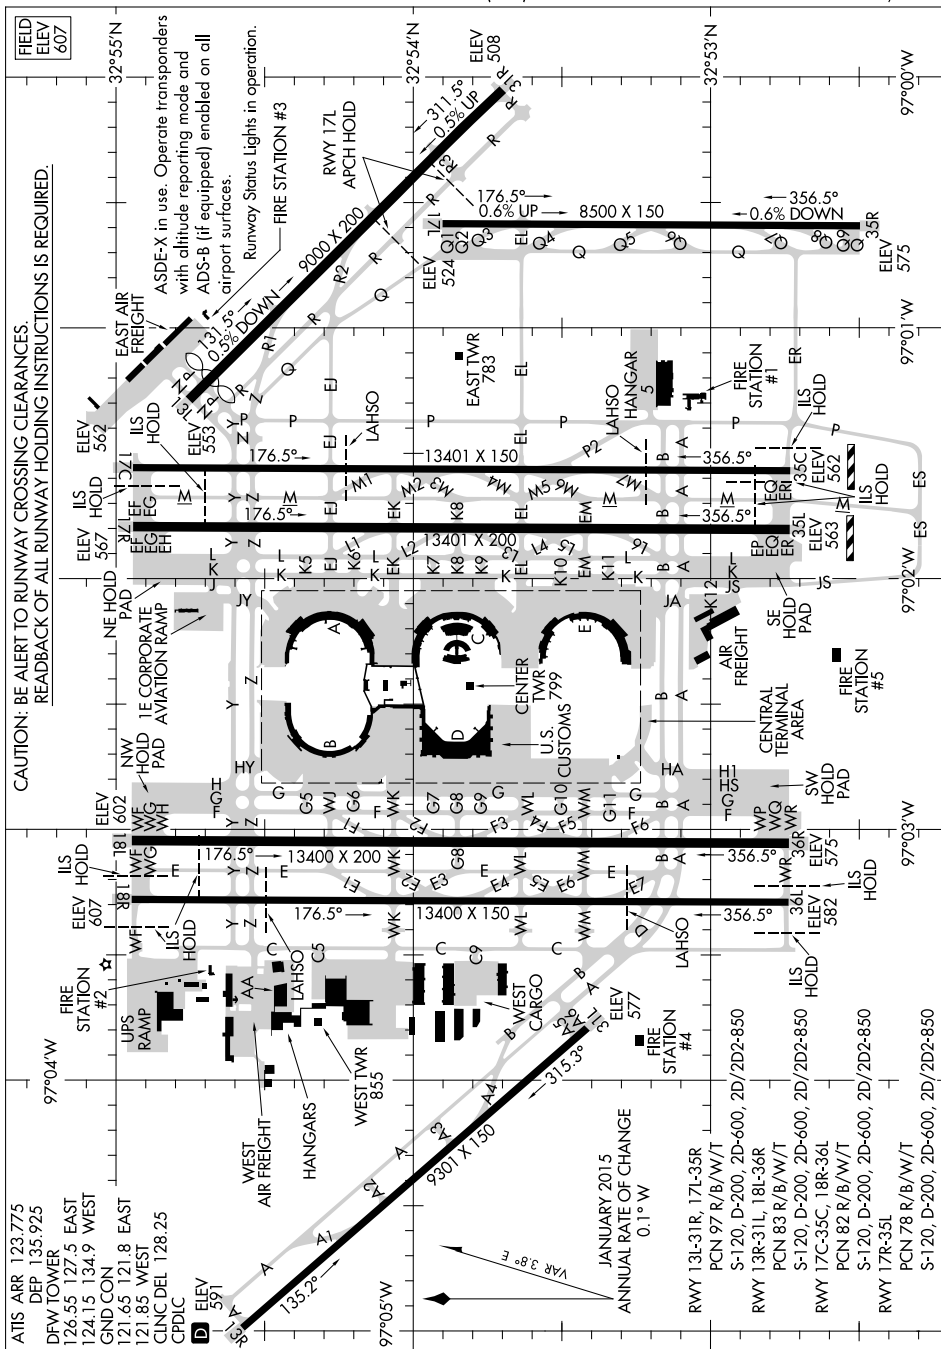

18312
AIRPORT DIAGRAM

DALLAS-FORT WORTH INTL (DFW)
 DALLAS-FORT WORTH, TEXAS

AL-6039 (FAA)

SC-2, 06 DEC 2018 to 03 JAN 2019

SC-2, 06 DEC 2018 to 03 JAN 2019

AIRPORT DIAGRAM
 18312

DALLAS-FORT WORTH, TEXAS
DALLAS-FORT WORTH INTL (DFW)