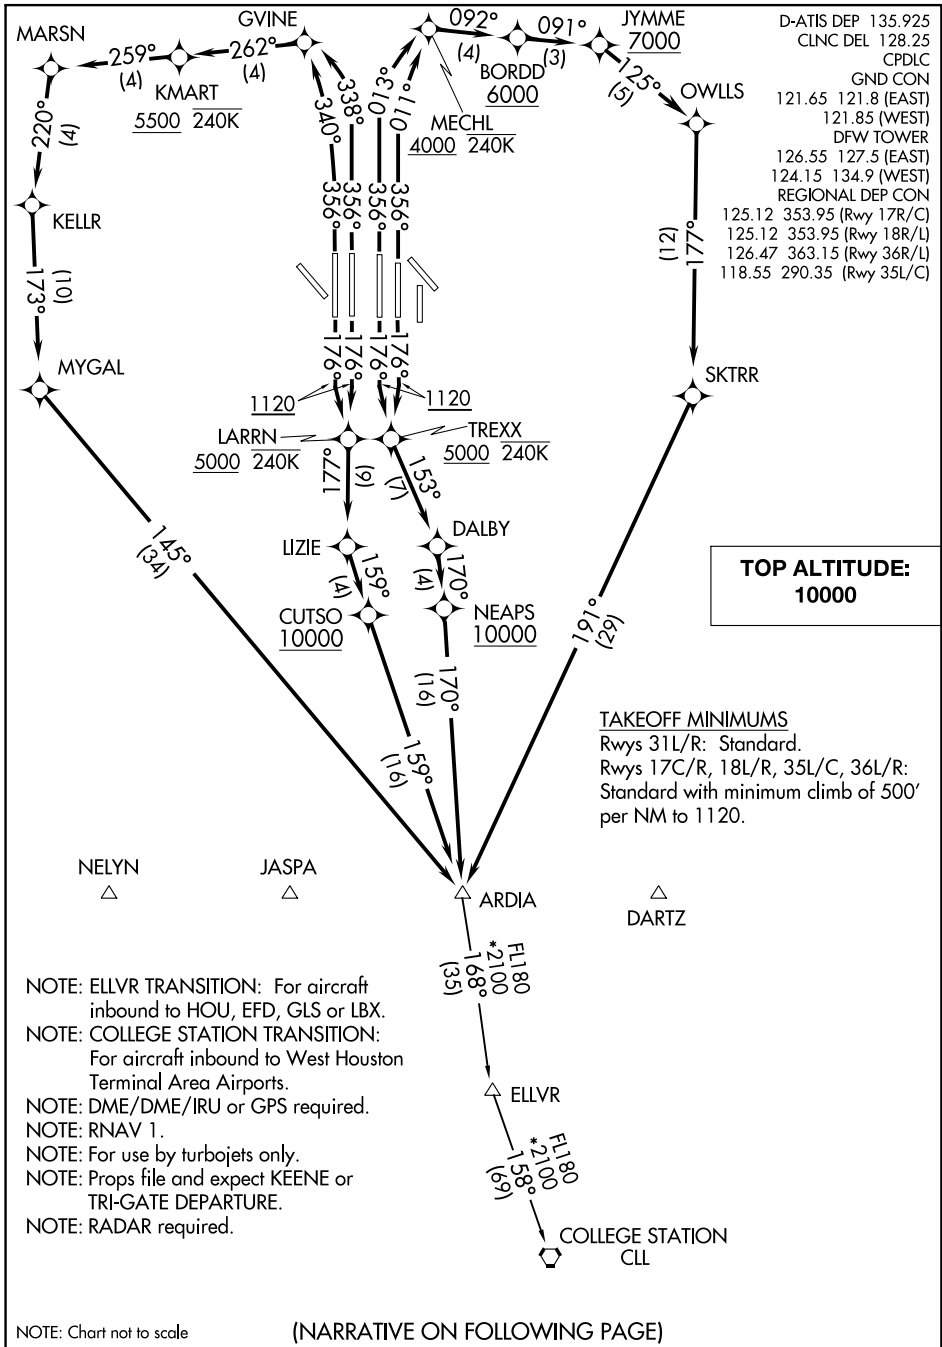

(ARDIA6.ARDIA) 18032

AL-6039 (FAA)

DALLAS-FORT WORTH INTL (DFW)

ARDIA SIX DEPARTURE (RNAV)

DALLAS-FORT WORTH, TEXAS

D-ATIS DEP 135.925
 CLNC DEL 128.25
 CPDLC
 GND CON
 121.65 121.8 (EAST)
 121.85 (WEST)
 DFW TOWER
 126.55 127.5 (EAST)
 124.15 134.9 (WEST)
 REGIONAL DEP CON
 125.12 353.95 (Rwy 17R/C)
 125.12 353.95 (Rwy 18R/L)
 126.47 363.15 (Rwy 36R/L)
 118.55 290.35 (Rwy 35L/C)

SC-2, 06 DEC 2018 to 03 JAN 2019

SC-2, 06 DEC 2018 to 03 JAN 2019

ARDIA SIX DEPARTURE (RNAV)

(ARDIA6.ARDIA) 30APR15

DALLAS-FORT WORTH, TEXAS

DALLAS-FORT WORTH INTL (DFW)