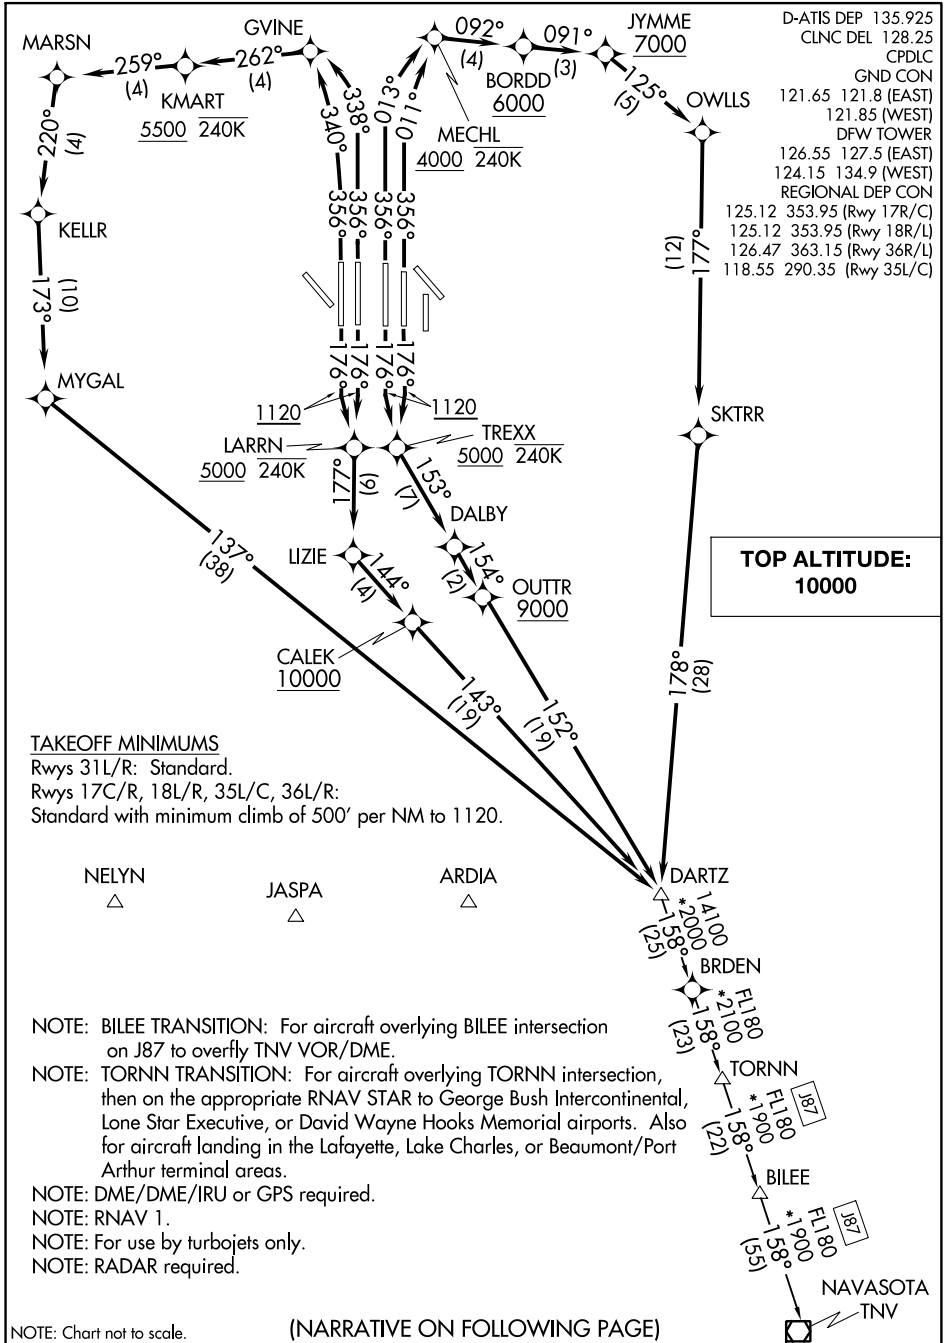

(DARTZ7.DARTZ) 18032

AL-6039 (FAA)

DALLAS-FORT WORTH INTL (DFW)

DARTZ SEVEN DEPARTURE (RNAV)

DALLAS-FORT WORTH, TEXAS

D-ATIS DEP 135.925
 CLNC DEL 128.25
 CPDLC
 GND CON
 121.65 121.8 (EAST)
 121.85 (WEST)
 DFW TOWER
 126.55 127.5 (EAST)
 124.15 134.9 (WEST)
 REGIONAL DEP CON
 125.12 353.95 (Rwy 17R/C)
 125.12 353.95 (Rwy 18R/L)
 126.47 363.15 (Rwy 36R/L)
 118.55 290.35 (Rwy 35L/C)

SC-2, 06 DEC 2018 to 03 JAN 2019

SC-2, 06 DEC 2018 to 03 JAN 2019

DARTZ SEVEN DEPARTURE (RNAV)

(DARTZ7.DARTZ) 10NOV16

DALLAS-FORT WORTH, TEXAS

DALLAS-FORT WORTH INTL (DFW)