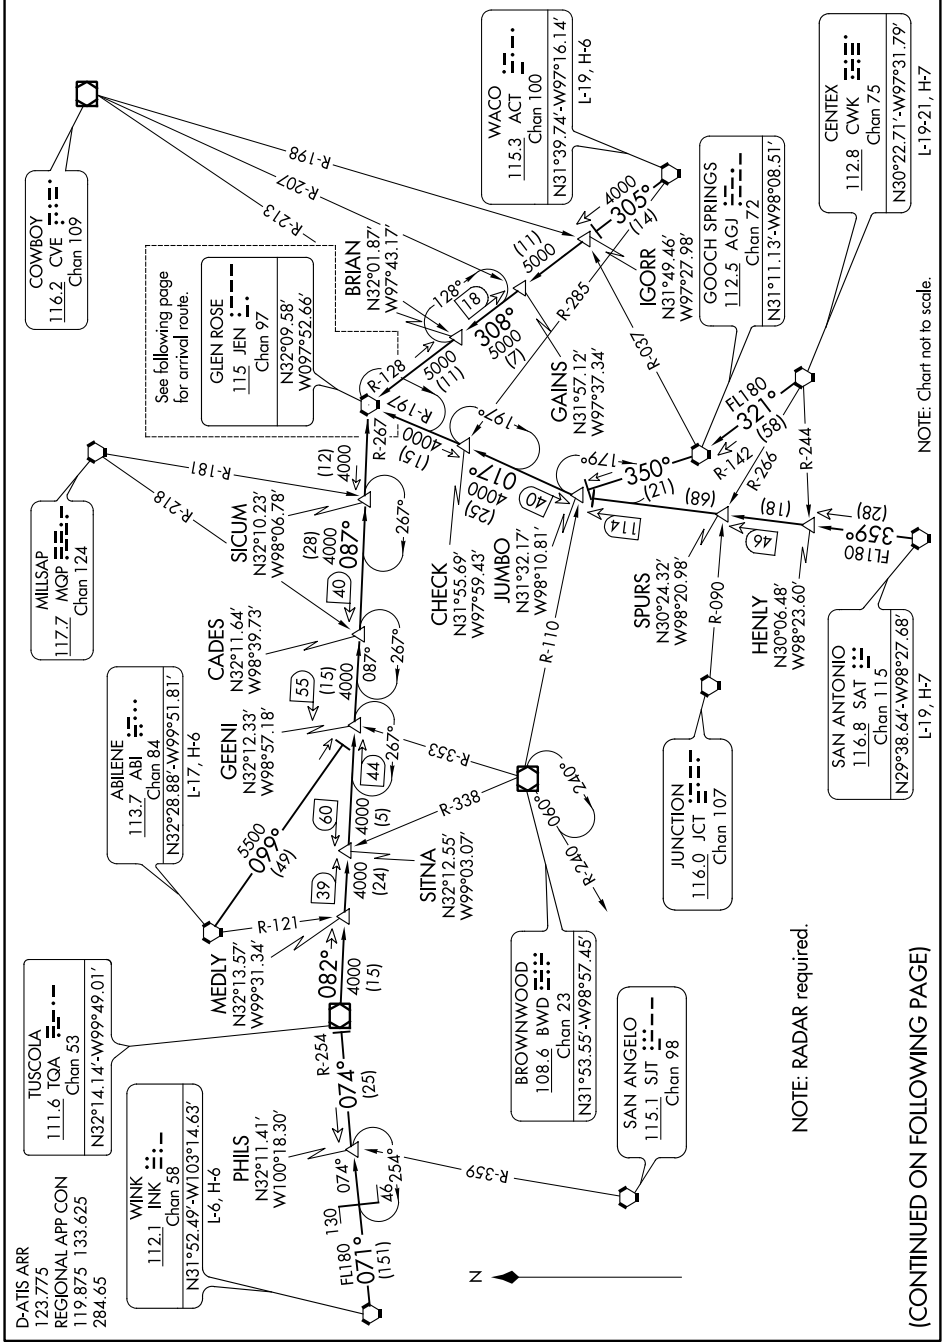

GLEN ROSE ONE ARRIVAL Transition Routes

SC-2, 06 DEC 2018 to 03 JAN 2019

NOTE: Chart not to scale.

SC-2, 06 DEC 2018 to 03 JAN 2019

GLEN ROSE ONE ARRIVAL Transition Routes

(CONTINUED ON FOLLOWING PAGE)

NOTE: RADAR required.