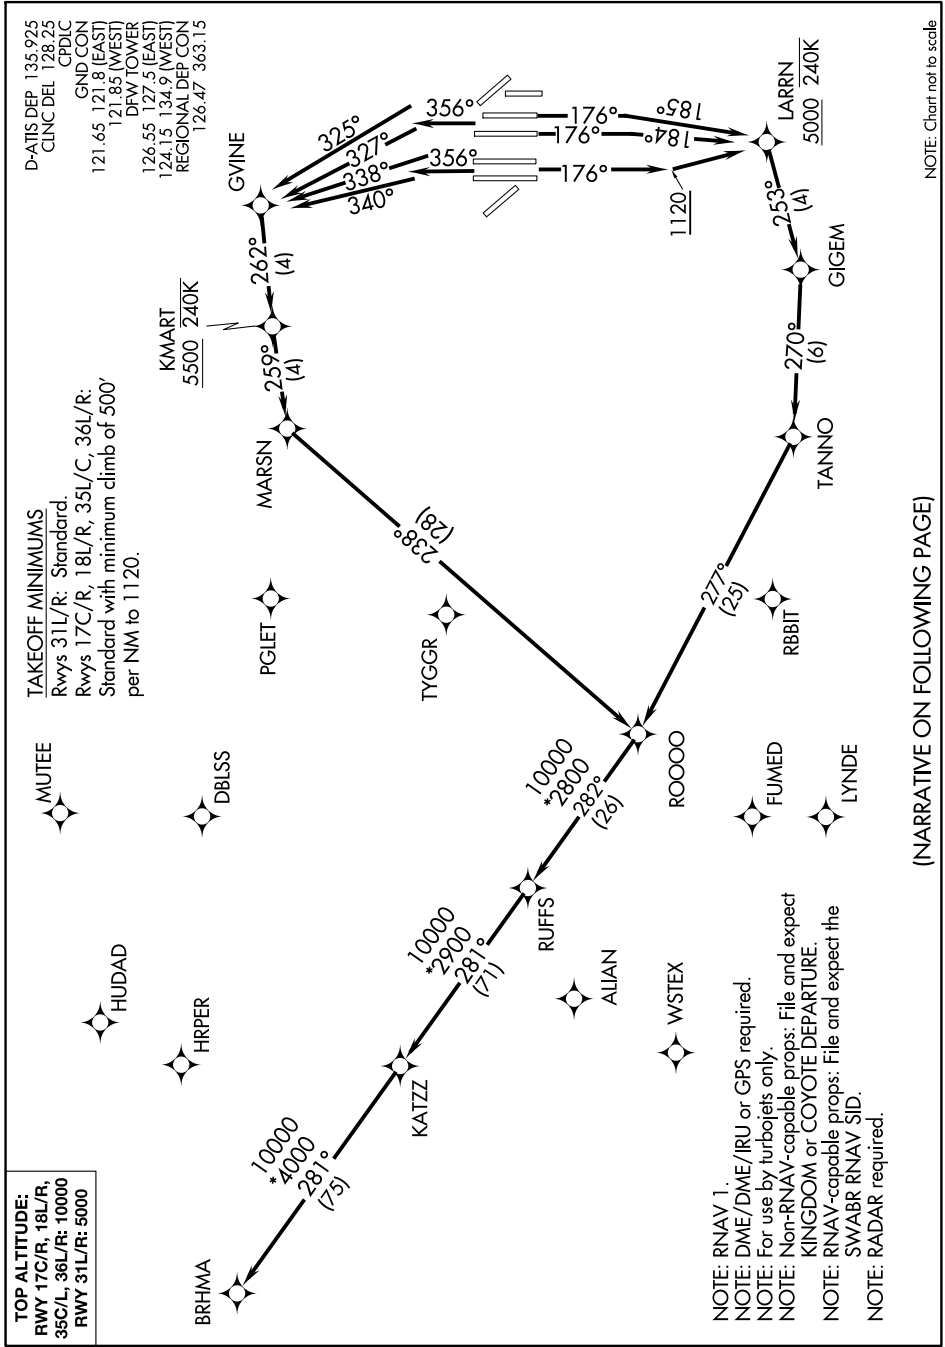

# KATZZ TWO DEPARTURE (RNAV)

SC-2, 06 DEC 2018 to 03 JAN 2019

NOTE: Chart not to scale

(NARRATIVE ON FOLLOWING PAGE)

SC-2, 06 DEC 2018 to 03 JAN 2019

# KATZZ TWO DEPARTURE (RNAV)

(KATZZ2.KATZZ) 04FEB16