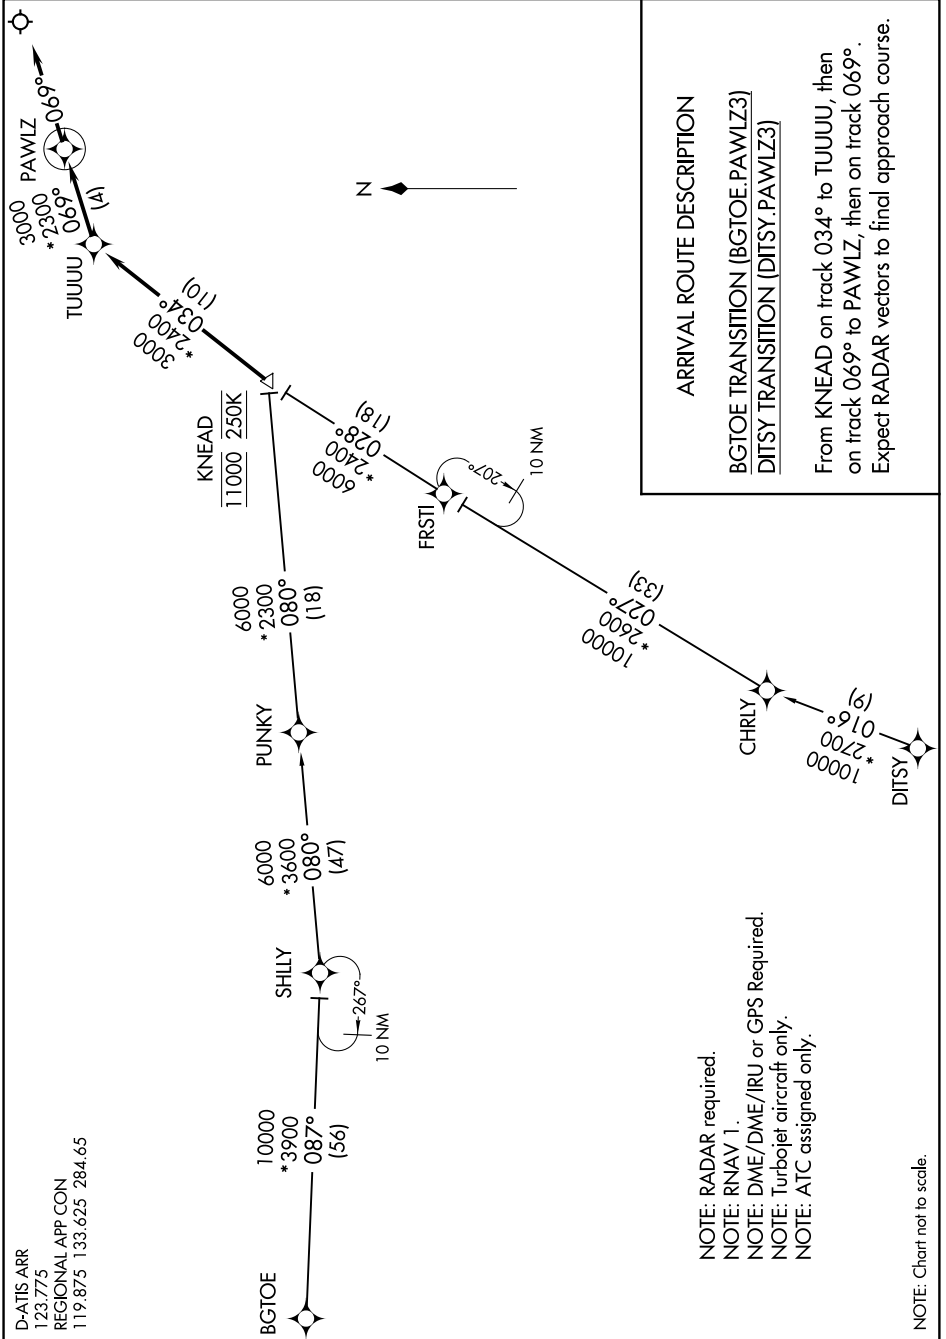

(KNEAD.PAWLZ3) 17117

# PAWLZ THREE ARRIVAL (RNAV)

AL-6039 (FAA)

DALLAS-FORT WORTH INTL (DFW)  
DALLAS-FORT WORTH, TEXAS

SC-2: 06 DEC 2018 to 03 JAN 2019

D-ATIS ARR  
123.775  
REGIONAL APP CON  
119.875 133.625 284.65

- NOTE: RADAR required.
- NOTE: RNAV 1.
- NOTE: DME/DME/IRU or GPS Required.
- NOTE: Turbojet aircraft only.
- NOTE: ATC assigned only.

NOTE: Chart not to scale.

SC-2: 06 DEC 2018 to 03 JAN 2019

PAWLZ THREE ARRIVAL (RNAV)  
(KNEAD.PAWLZ3) 31MAR16

DALLAS-FORT WORTH, TEXAS  
DALLAS-FORT WORTH INTL (DFW)