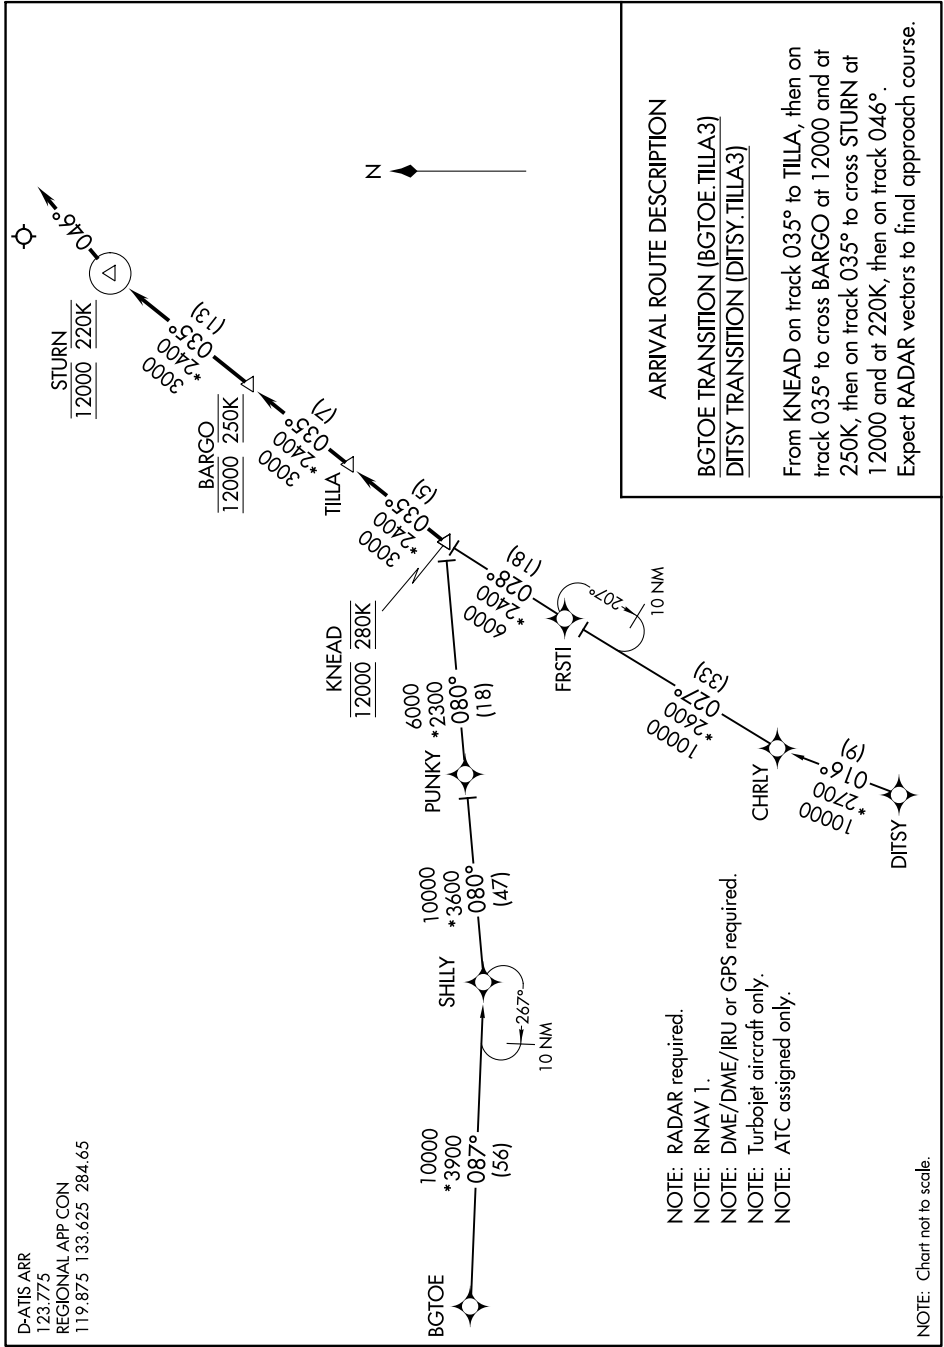

TILLA THREE ARRIVAL (RNAV)

SC-2, 06 DEC 2018 to 03 JAN 2019

SC-2, 06 DEC 2018 to 03 JAN 2019

TILLA THREE ARRIVAL (RNAV)

(KNEAD.TILLA3) 31MART6

D-ATIS ARR
123.775
REGIONAL APP CON
119.875 133.625 284.65