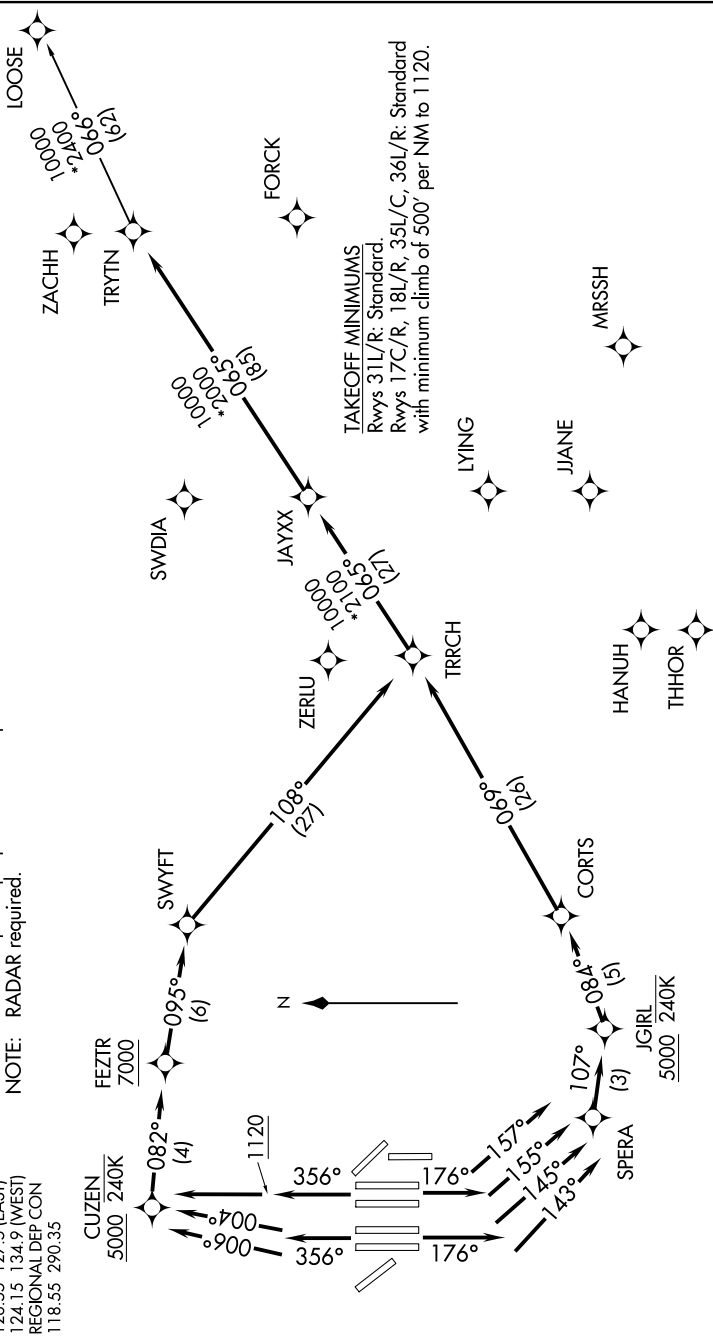

TRYTN THREE DEPARTURE (RNAV)

TOP ALTITUDE:
RWYS 31L/31R: 5000
**RWYS 17C/17R/18L/18R/
 35L/35C/36L/36R: 10000**

- NOTE: DME/DME/IRU or GPS required.
- NOTE: RNAV 1.
- NOTE: For use by turbojet aircraft only.
- NOTE: Non-RNAV capable props: File and expect WYLLIE or HUBBARD DEPARTURE.
- NOTE: RNAV capable props: File and expect the KUSSO RNAV SID.
- NOTE: RADAR required.

SC-2, 06 DEC 2018 to 03 JAN 2019

- D-ATIS DEP
- 135.925
- CINC DEL
- 128.25
- CPDC
- GND CON
- 121.65 121.8 (EAST)
- 121.85 (WEST)
- DFW TOWER
- 126.55 127.5 (EAST)
- 124.15 134.9 (WEST)
- REGIONAL DEP CON
- 118.55 290.35

(NARRATIVE ON FOLLOWING PAGE)

SC-2, 06 DEC 2018 to 03 JAN 2019

TRYTN THREE DEPARTURE (RNAV)

(TRYTN3.TRYTN) 29MAR18

NOTE: Chart not to scale.