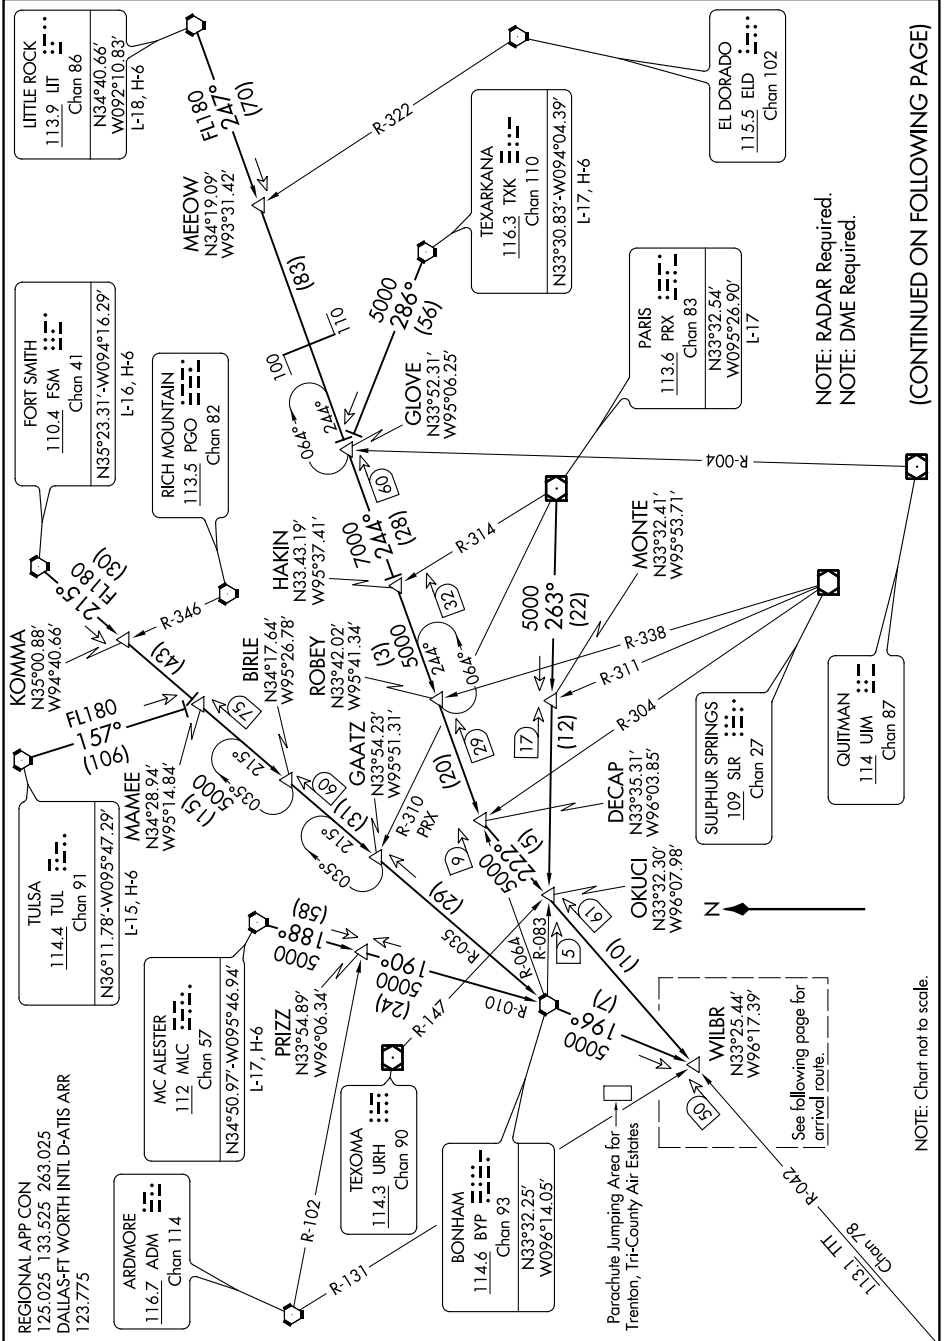

WILBR FOUR ARRIVAL

Transition Routes

SC-2. 06 DEC 2018 to 03 JAN 2019

SC-2. 06 DEC 2018 to 03 JAN 2019