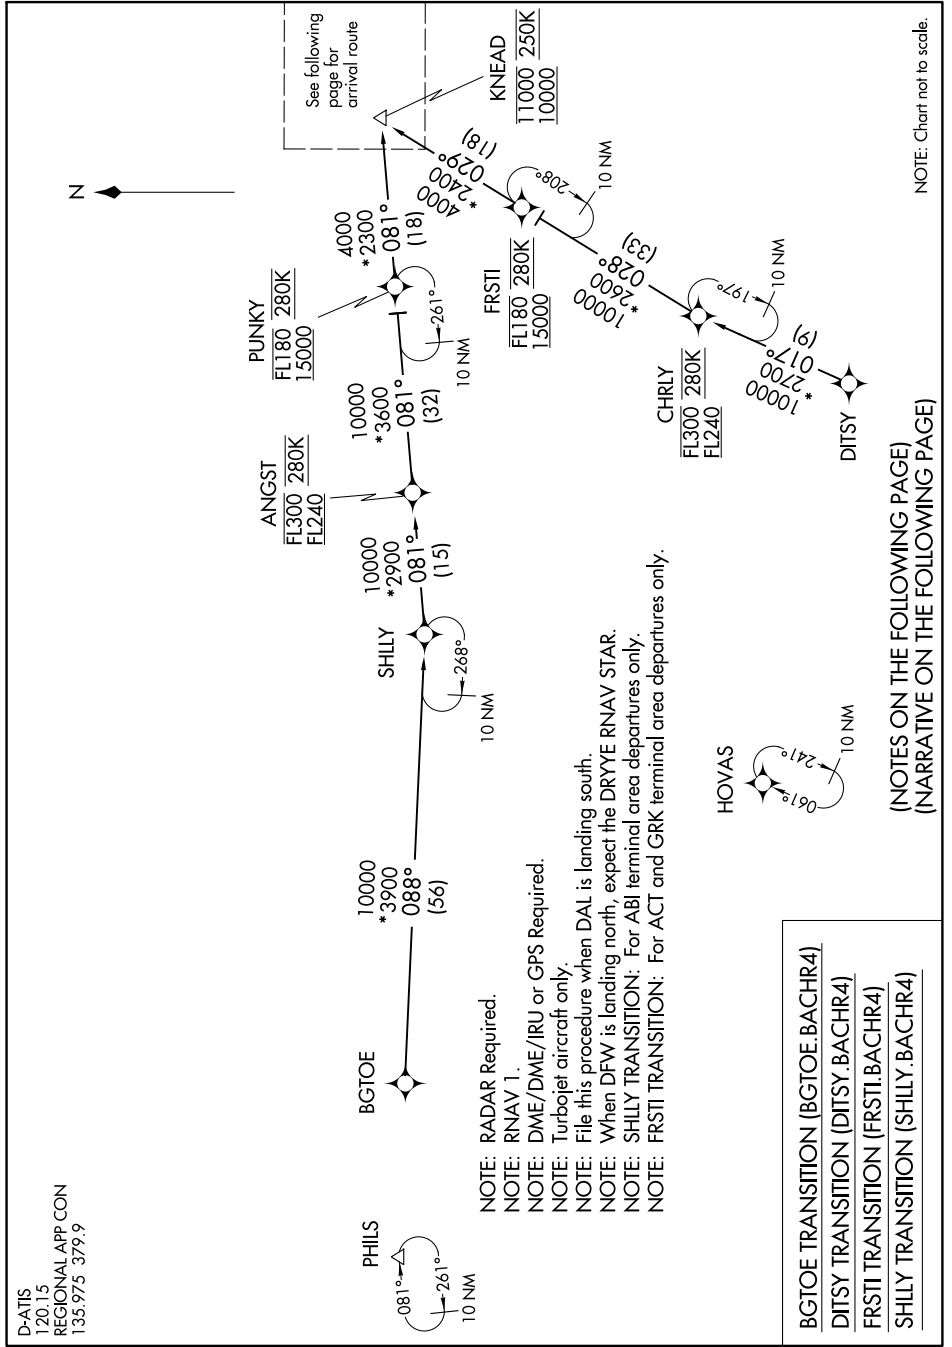

BACHR FOUR ARRIVAL (RNAV) Transition Routes

SC-2, 03 JAN 2019 to 31 JAN 2019

NOTE: Chart not to scale.

(NOTES ON THE FOLLOWING PAGE)
(NARRATIVE ON THE FOLLOWING PAGE)

SC-2, 03 JAN 2019 to 31 JAN 2019

D-ATIS
120.15
REGIONAL APP CON
135.975 379.9

BACHR FOUR ARRIVAL (RNAV) Transition Routes

- BGTOE TRANSITION (BGTOE.BACHR4)
- DITSY TRANSITION (DITSY.BACHR4)
- FRSTI TRANSITION (FRSTI.BACHR4)
- SHILLY TRANSITION (SHILLY.BACHR4)