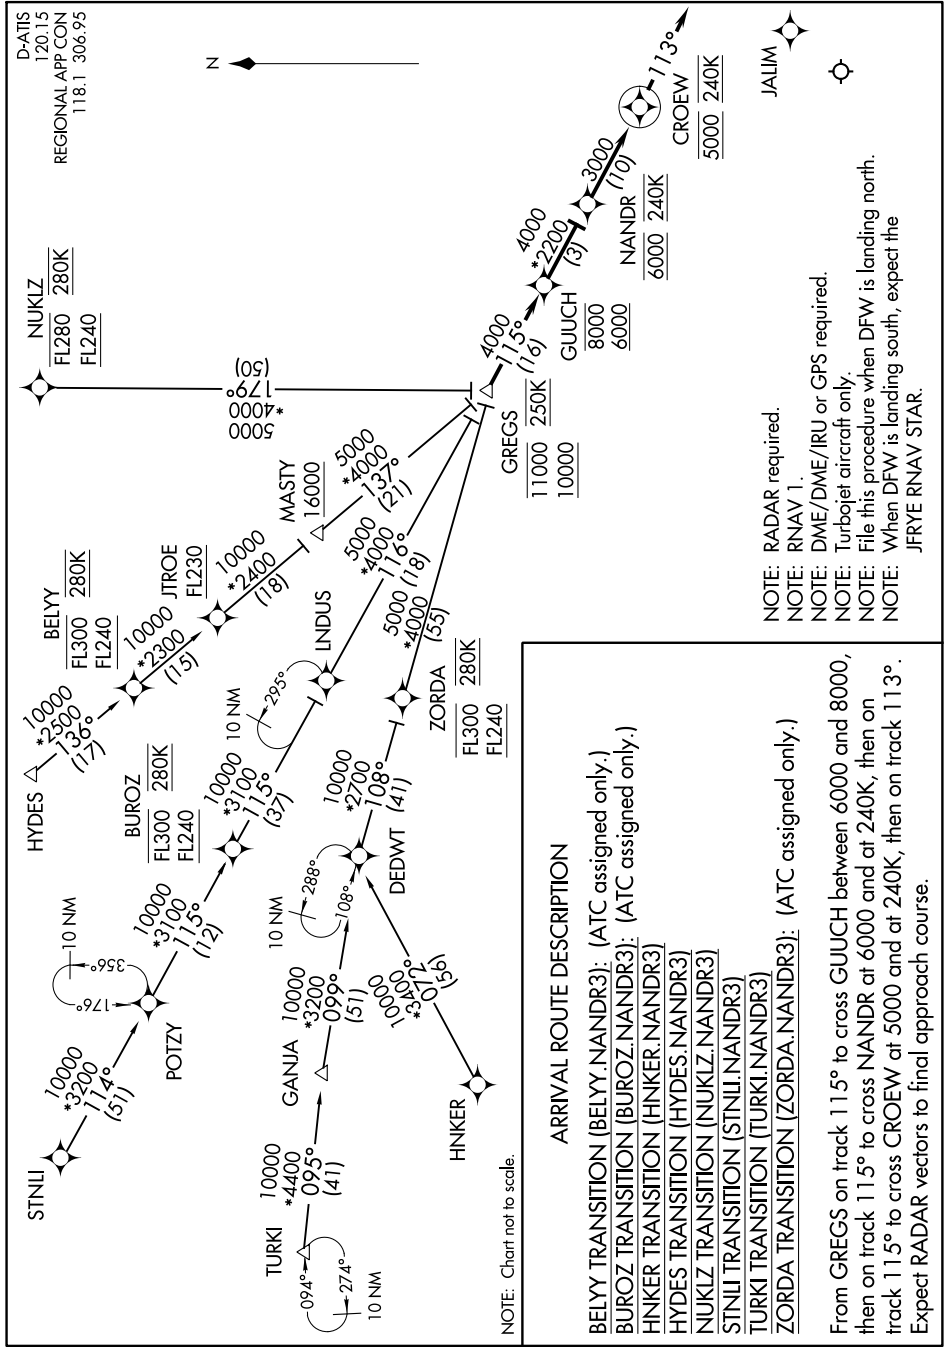

# NANDR THREE ARRIVAL (RNAV)

DALLAS, TEXAS

SC-2, 03 JAN 2019 to 31 JAN 2019

NOTE: RADAR required.  
 NOTE: RNAV 1.  
 NOTE: DME/DME/IRU or GPS required.  
 NOTE: Turbojet aircraft only.  
 NOTE: File this procedure when DFW is landing north.  
 NOTE: When DFW is landing south, expect the JFRYE RNAV STAR.

# NANDR THREE ARRIVAL (RNAV)

DALLAS, TEXAS

DALLAS LOVE FIELD (DAL)

SC-2, 03 JAN 2019 to 31 JAN 2019