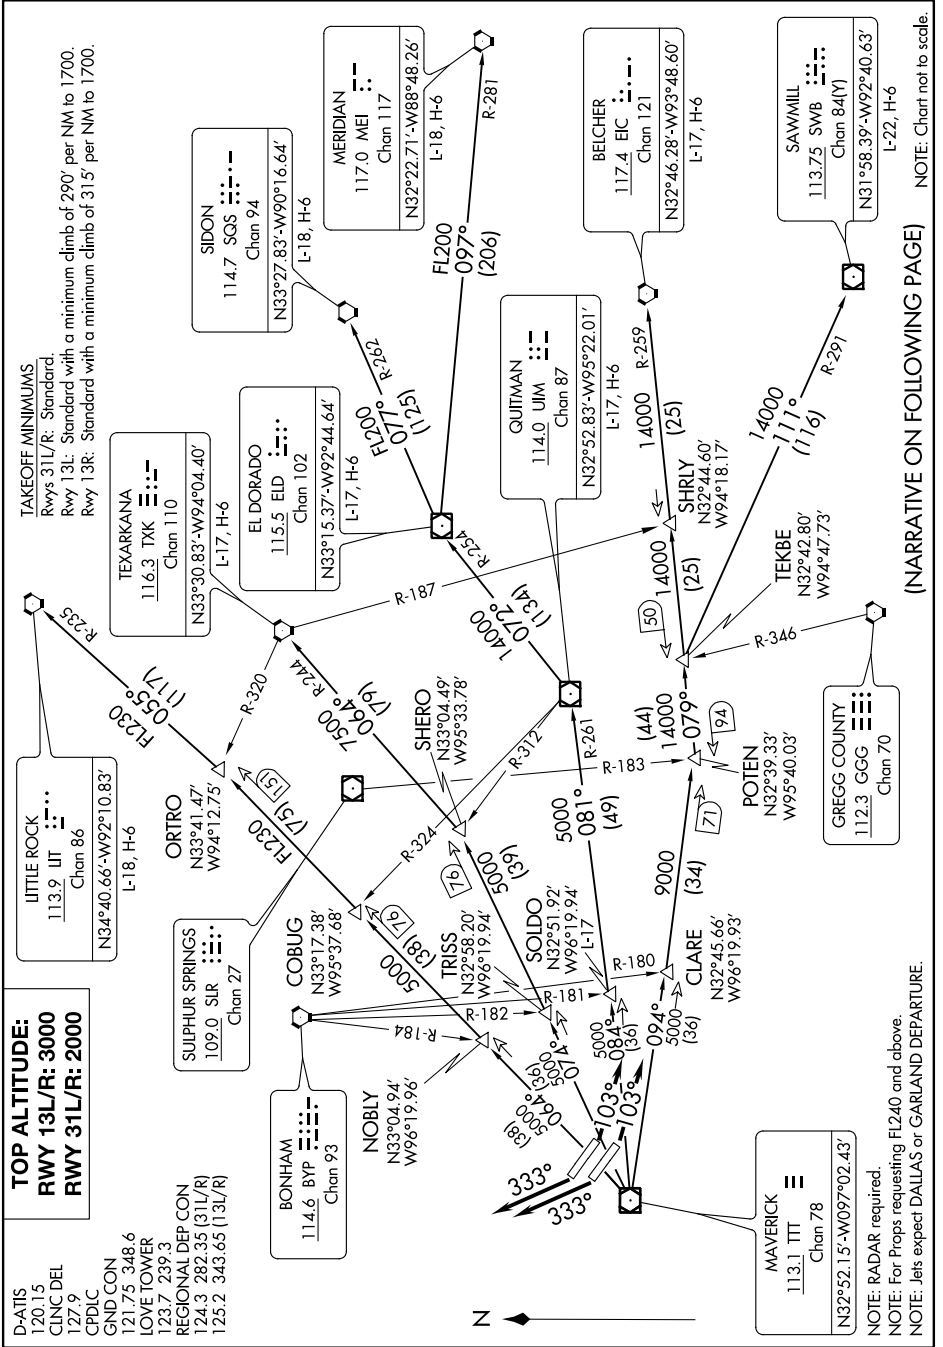

WYLIE NINE DEPARTURE

SC-2, 03 JAN 2019 to 31 JAN 2019

(NARRATIVE ON FOLLOWING PAGE)

SC-2, 03 JAN 2019 to 31 JAN 2019

WYLIE NINE DEPARTURE