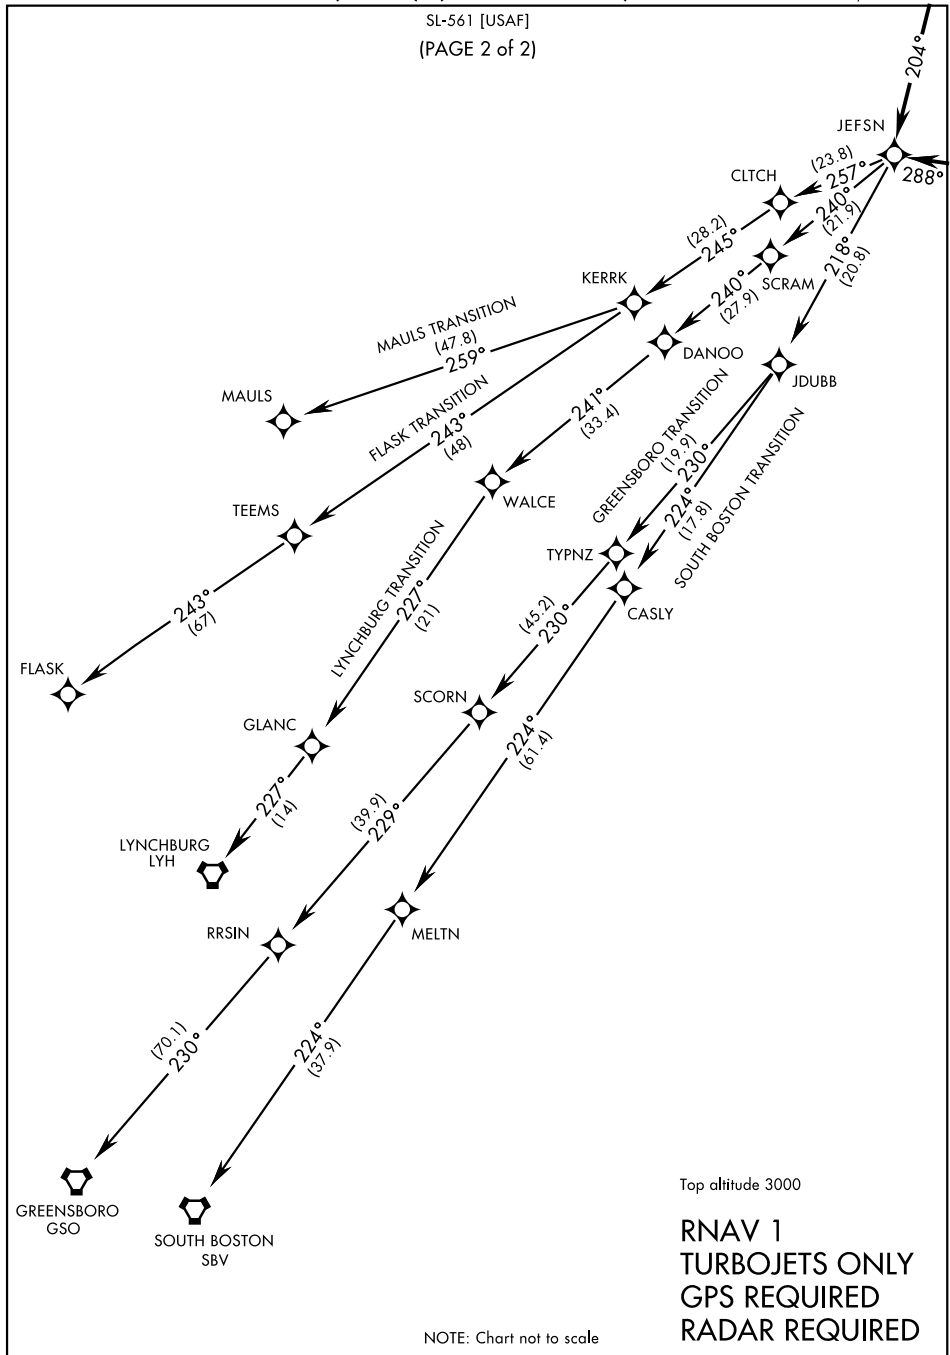

JEFSN ONE DEPARTURE (RNAV) (JEFSN1 • JEFNS)

JOINT BASE ANDREWS (KADW)
CAMP SPRINGS, MARYLAND

SL-561 [USAF]
(PAGE 2 of 2)

NE-3, 03 JAN 2019 to 31 JAN 2019

NE-3, 03 JAN 2019 to 31 JAN 2019

JEFSN ONE DEPARTURE (RNAV) (JEFSN1 • JEFNS)

Amdt 2 17AUG17

CAMP SPRINGS, MARYLAND
JOINT BASE ANDREWS (KADW)