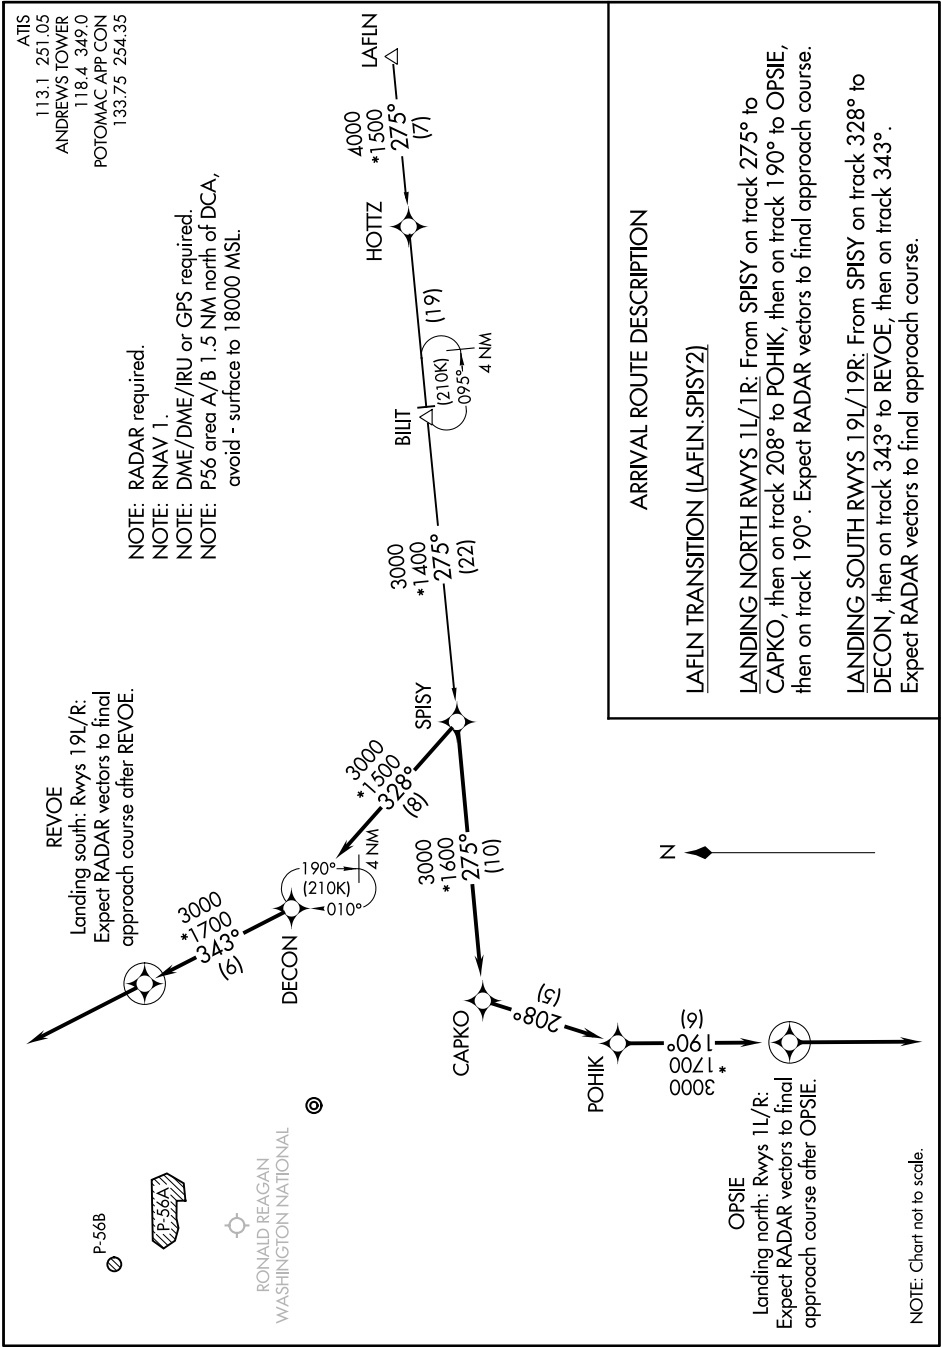

# SPISY TWO ARRIVAL (RNAV)

CAMP SPRINGS, MARYLAND

NE-3, 03 JAN 2019 to 31 JAN 2019

# SPISY TWO ARRIVAL (RNAV)

CAMP SPRINGS, MARYLAND

JOINT BASE ANDREWS (ADW)

NE-3, 03 JAN 2019 to 31 JAN 2019