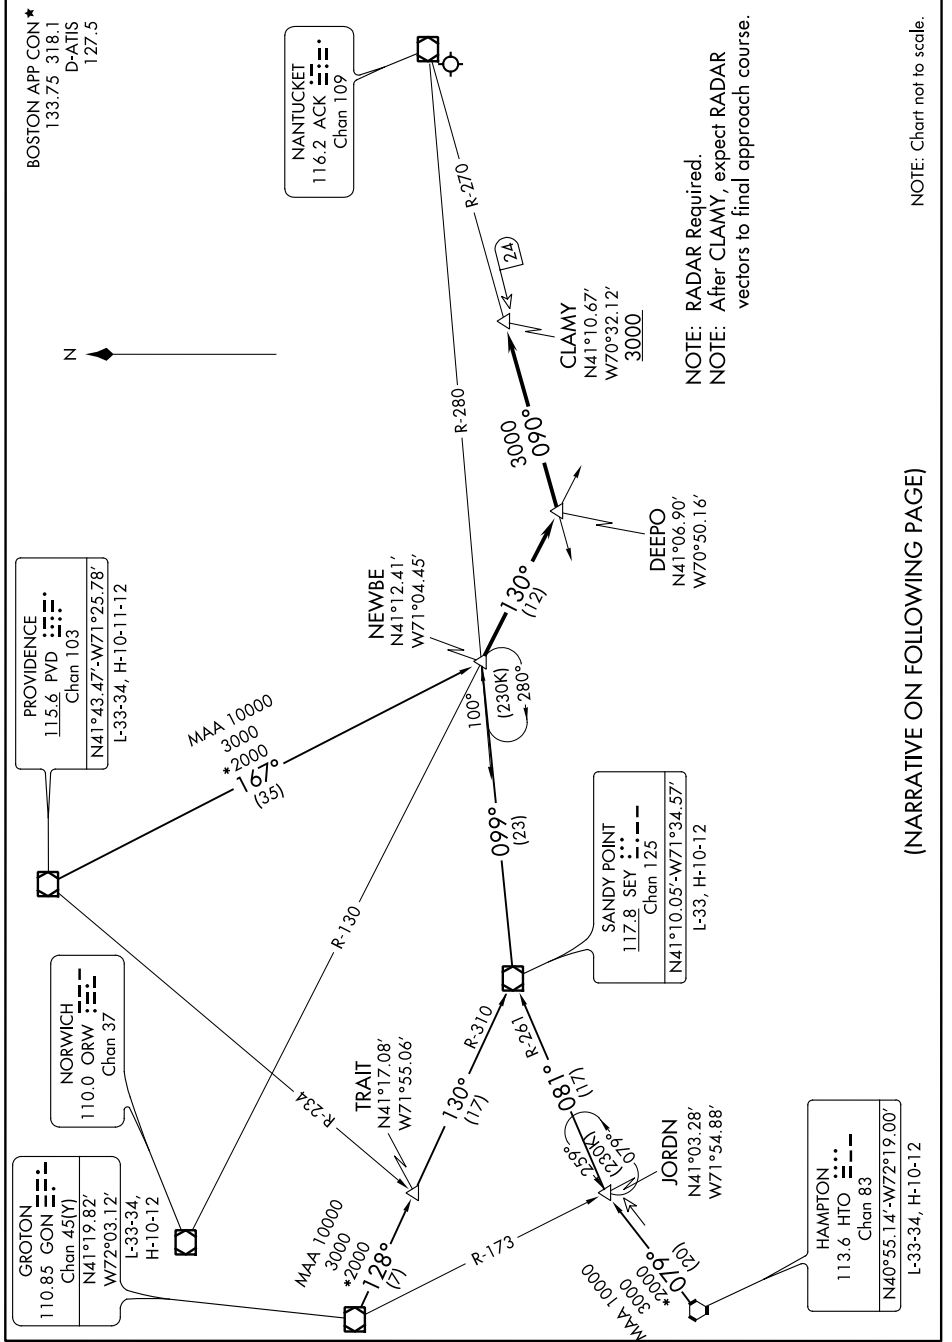

NEWBE THREE ARRIVAL

AL-659 (FAA)

NANTUCKET MEMORIAL (ACK)
NANTUCKET, MASSACHUSETTS

NE-1, 03 JAN 2019 to 31 JAN 2019

NOTE: RADAR Required.
NOTE: After CLAMY, expect RADAR vectors to final approach course.

NOTE: Chart not to scale.

(NARRATIVE ON FOLLOWING PAGE)

NEWBE THREE ARRIVAL

(NEWBE.NEWBE3) 12OCT17

NANTUCKET, MASSACHUSETTS
NANTUCKET MEMORIAL (ACK)

NE-1, 03 JAN 2019 to 31 JAN 2019