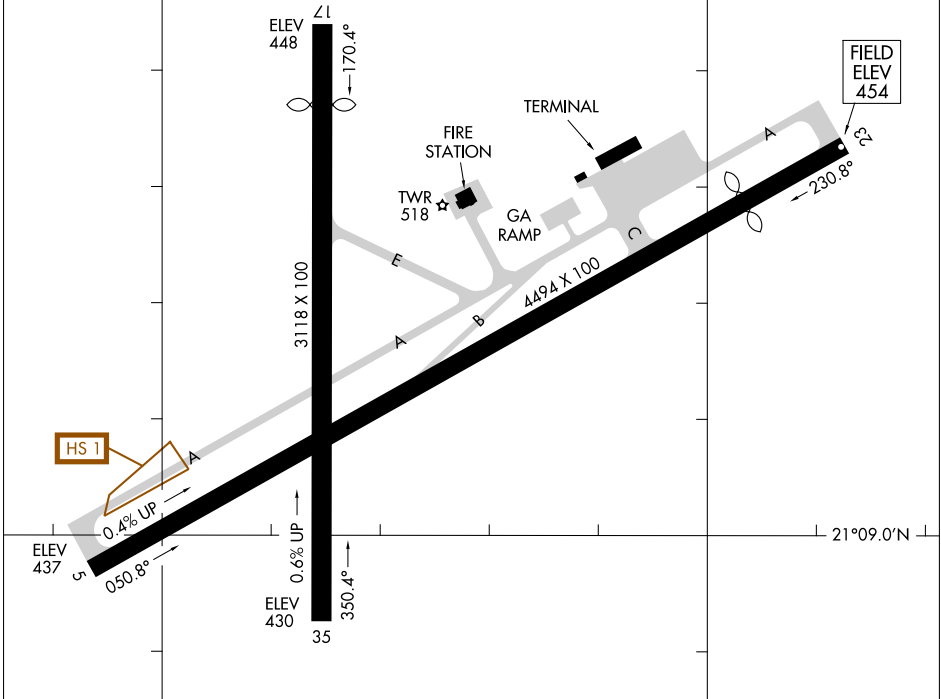

17061

AIRPORT DIAGRAM

MOLOKAI (MKK) (PHMK)
KAUNAKAKAI, HAWAII

ATIS
128.2
MOLOKAI TOWER ★
125.7 306.2
GND CON
121.9
D

AL-759 (FAA)

21°09.5'N

PAC: 03 JAN 2019 to 28 FEB 2019

PAC: 03 JAN 2019 to 28 FEB 2019

21°09.0'N

RWY 05-23
PCN 12 F/B/Y/T
S-30, D-48
RWY 17-35
PCN 11 F/B/Y/T
S-13

CAUTION: BE ALERT TO RUNWAY CROSSING CLEARANCES.
READBCK OF ALL RUNWAY HOLDING INSTRUCTIONS IS REQUIRED.

157°06.0'W

157°05.5'W

AIRPORT DIAGRAM