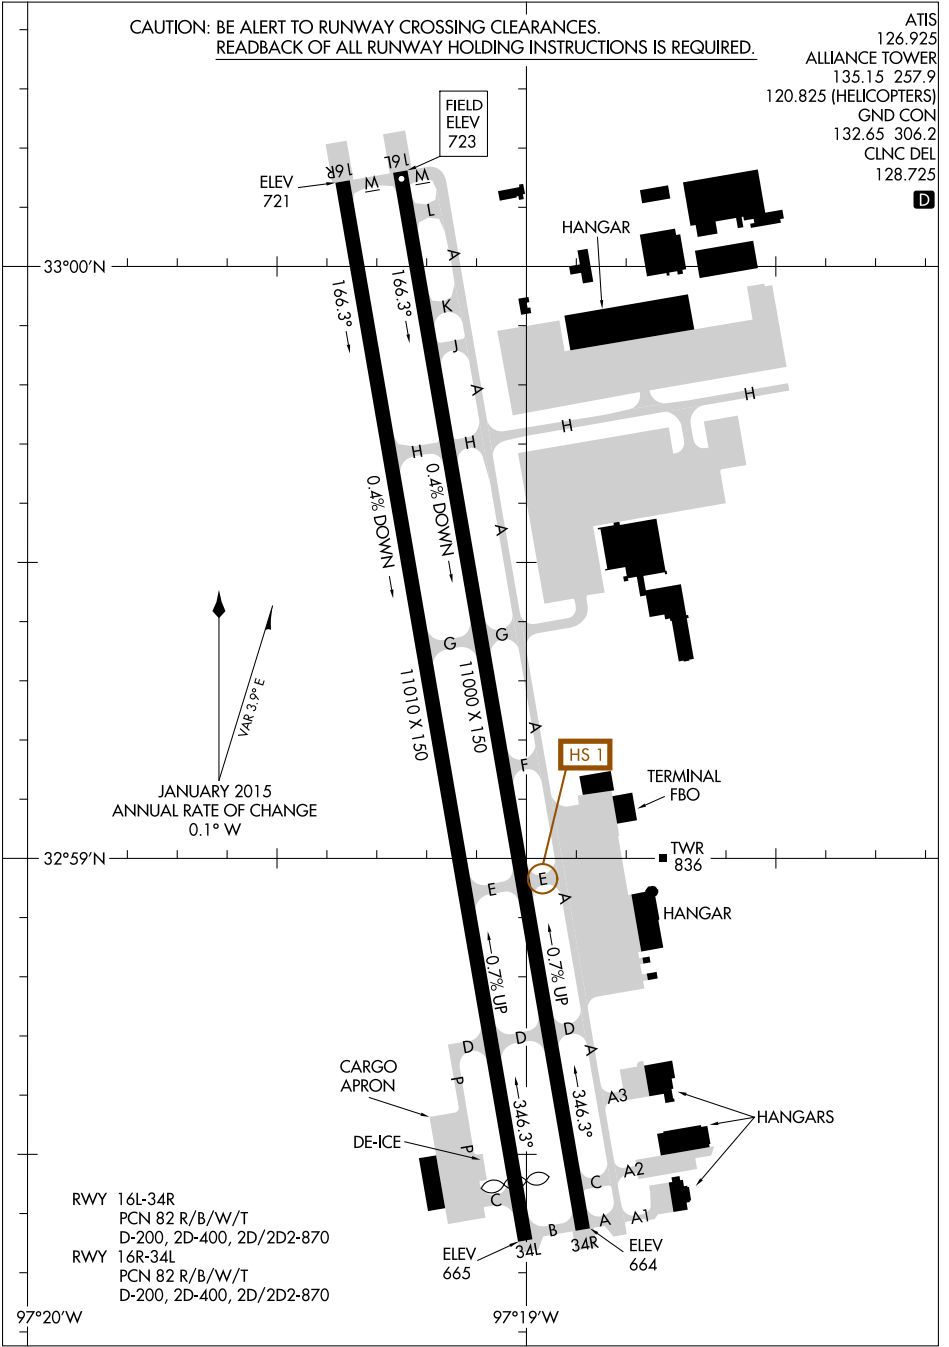

# AIRPORT DIAGRAM

AL-6918 (FAA)

FORT WORTH ALLIANCE (A/FW)  
FORT WORTH, TEXAS

CAUTION: BE ALERT TO RUNWAY CROSSING CLEARANCES.  
READBACK OF ALL RUNWAY HOLDING INSTRUCTIONS IS REQUIRED.

ATIS 126.925  
ALLIANCE TOWER 135.15 257.9  
120.825 (HELICOPTERS)  
GND CON 132.65 306.2  
CLNC DEL 128.725

SC-2, 03 JAN 2019 to 31 JAN 2019

SC-2, 03 JAN 2019 to 31 JAN 2019

RWY 16L-34R  
PCN 82 R/B/W/T  
D-200, 2D-400, 2D/2D2-870

RWY 16R-34L  
PCN 82 R/B/W/T  
D-200, 2D-400, 2D/2D2-870